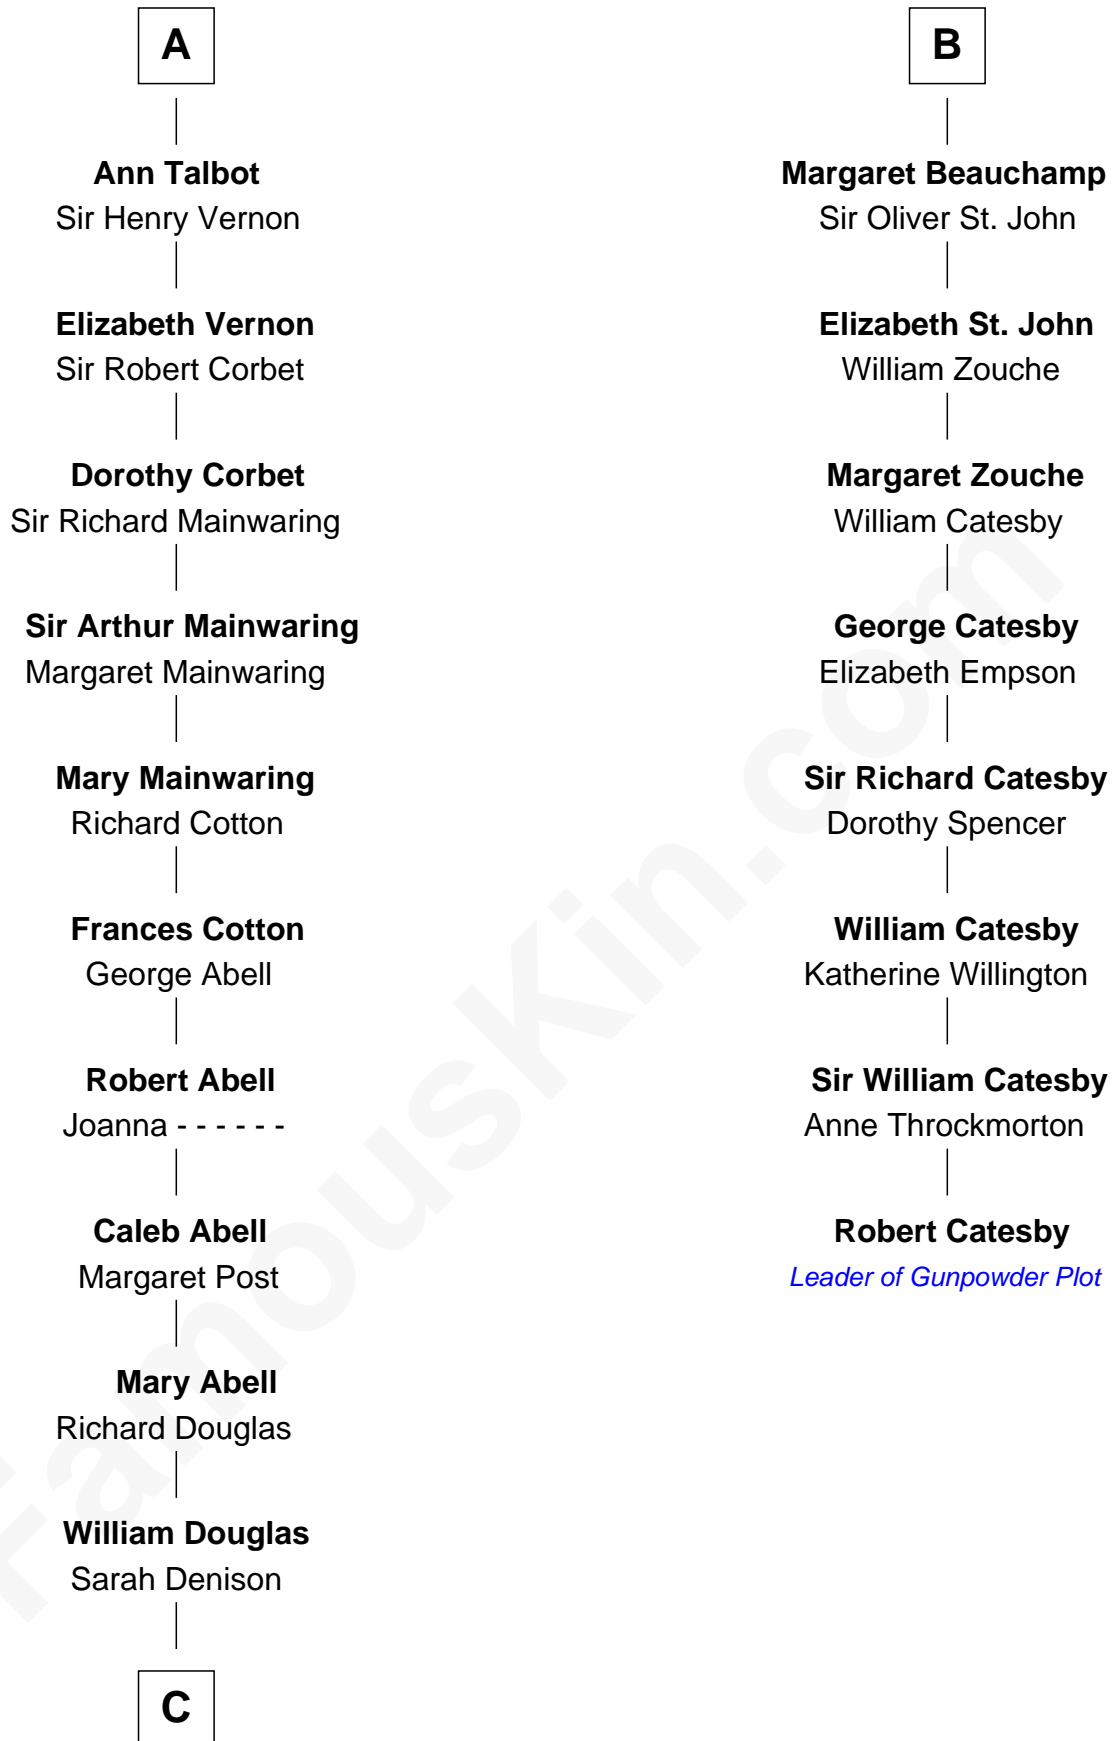

FamousKin.com
Relationship Chart of
Melvyn Douglas
Movie Actor

14th cousin 7 times removed of

Robert Catesby
Leader of Gunpowder Plot

Sir Humphrey de Bohun
Maud of Eu

C

Richard Douglas

Lucy Way

Erskine Douglas

Sophia Garrett

Emma Jane Douglas

Col. George Taliaferro Shackelford

Lena Priscilla Shackelford

Edouard Gregory Hesselberg

Melvyn Douglas

Movie Actor

FamousKin.com