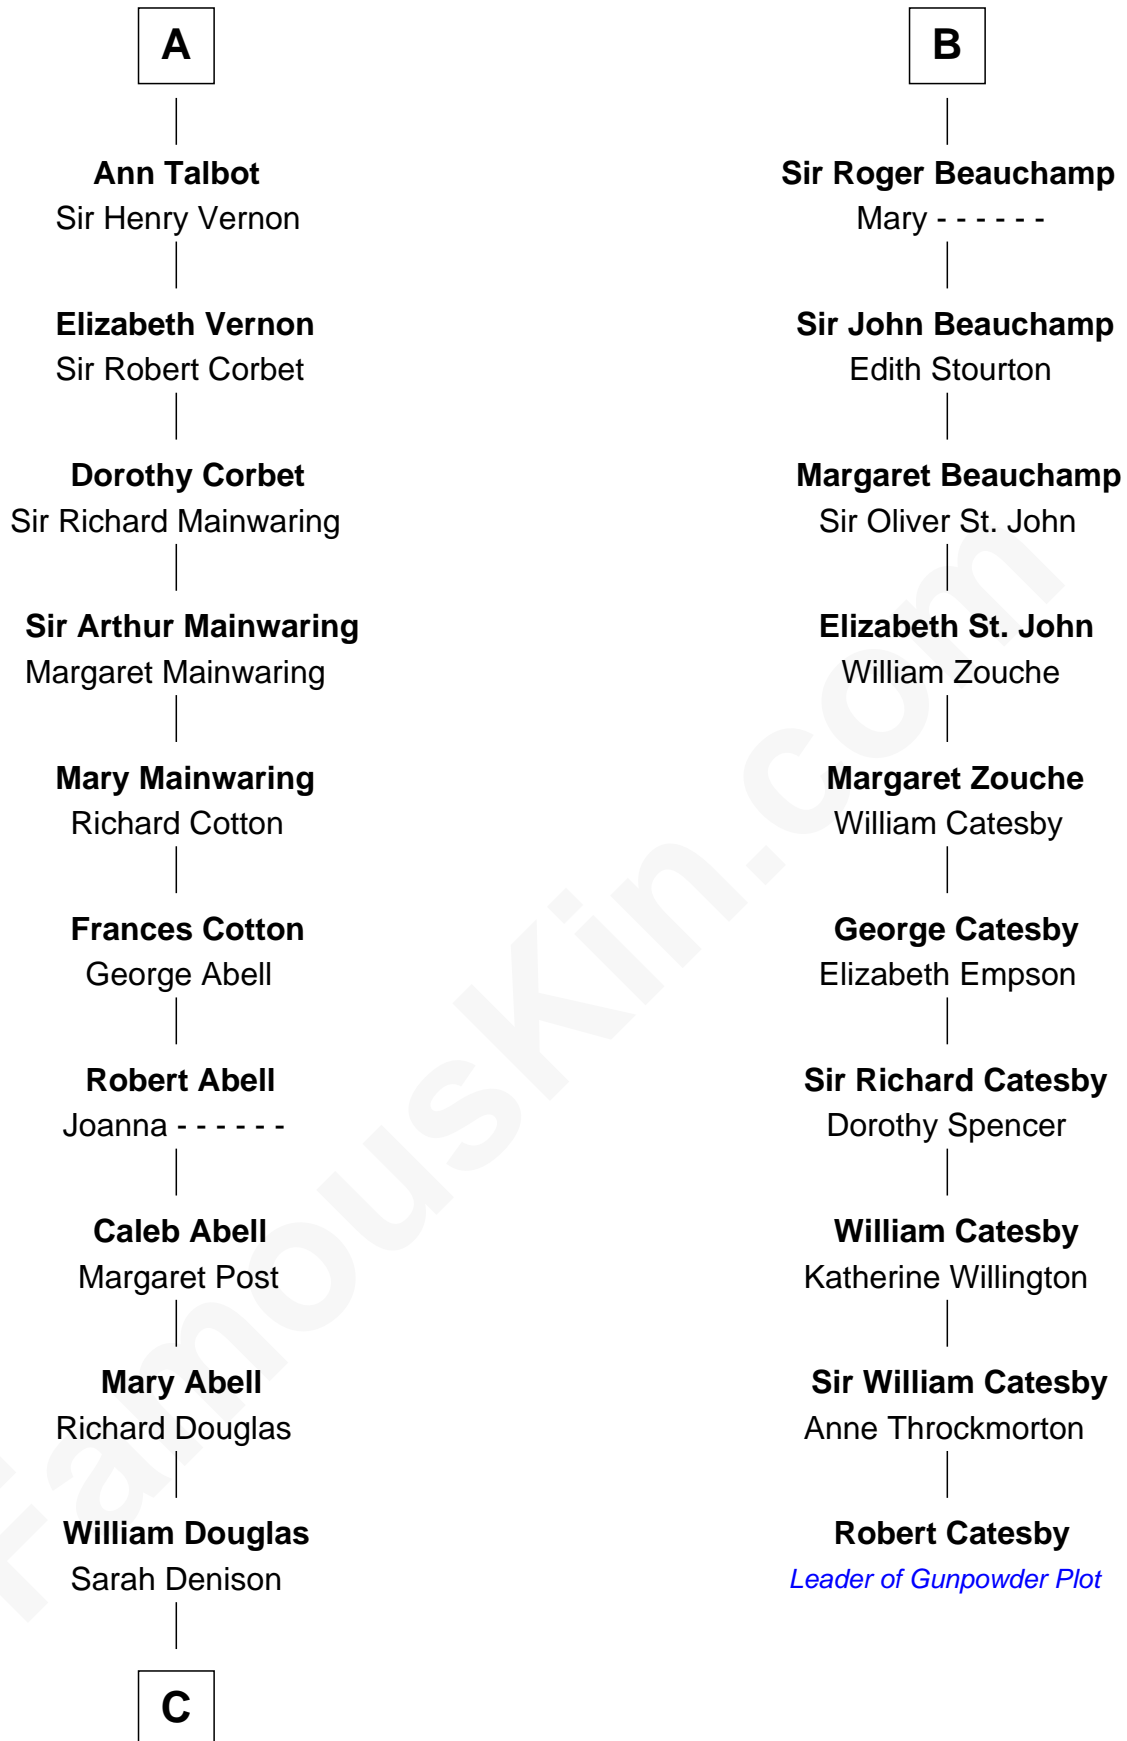

## Relationship Chart of

### Melvyn Douglas

Movie Actor

16th cousin 5 times removed of

**Robert Catesby**  
Leader of Gunpowder Plot

**C**

Richard Douglas

Lucy Way

Erskine Douglas

Sophia Garrett

Emma Jane Douglas

Col. George Taliaferro Shackelford

Lena Priscilla Shackelford

Edouard Gregory Hesselberg

Melvyn Douglas

*Movie Actor*

FamousKin.com