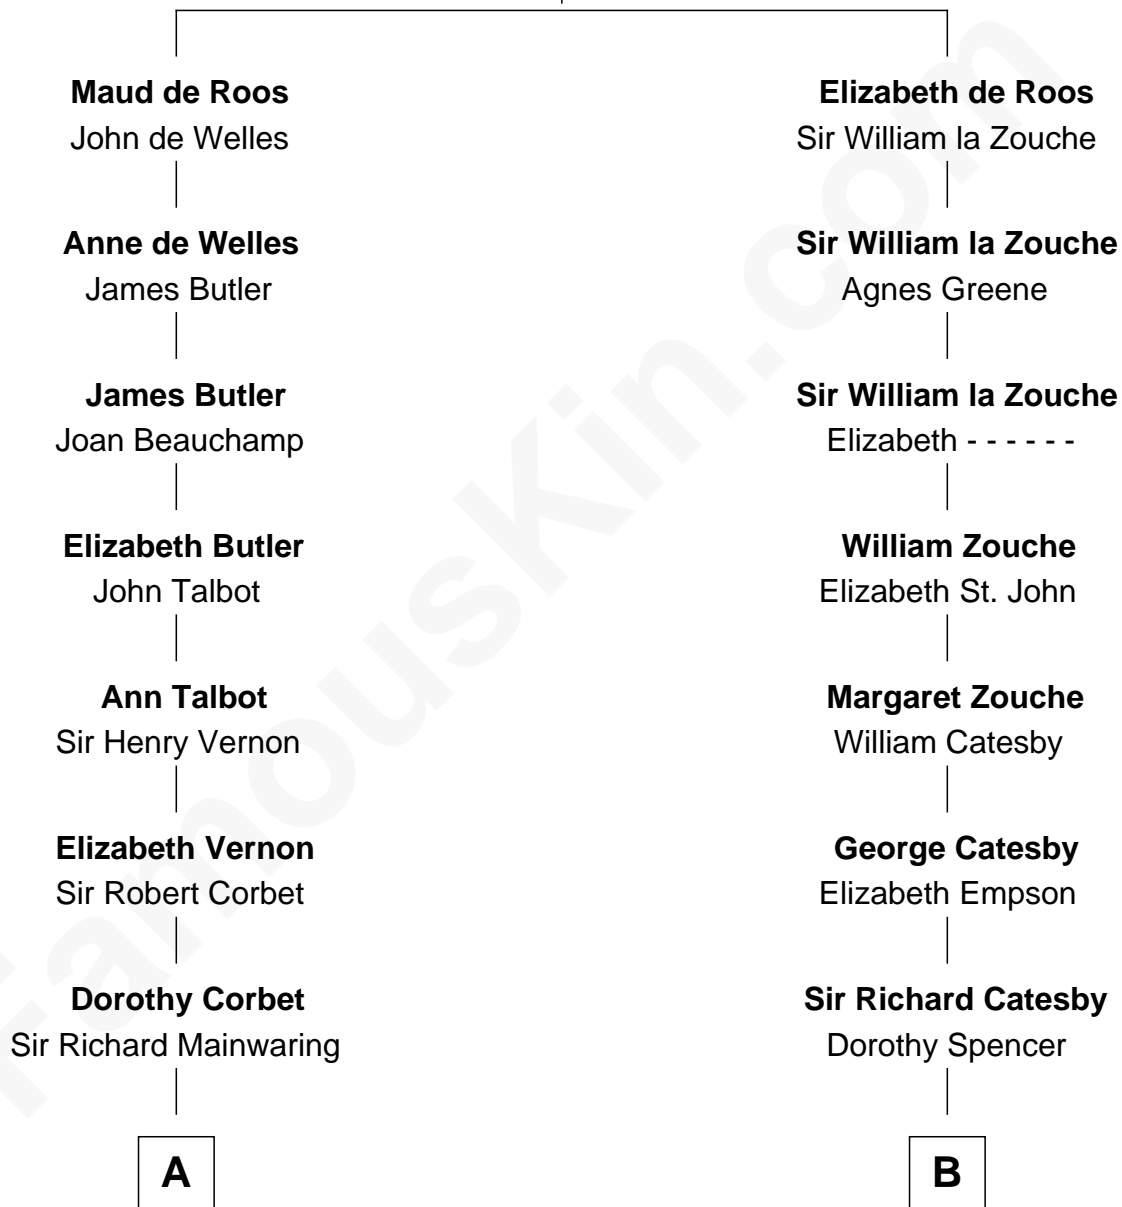

# FamousKin.com Relationship Chart of

**Melvyn Douglas**

*Movie Actor*

9th cousin 9 times removed of

**Robert Catesby**

*Leader of Gunpowder Plot*

**Sir William de Ros**  
Margery de Badlesmere

**C**

—  
**Lena Priscilla Shackelford**  
Edouard Gregory Hesselberg

—  
**Melvyn Douglas**  
*Movie Actor*

FamousKin.com