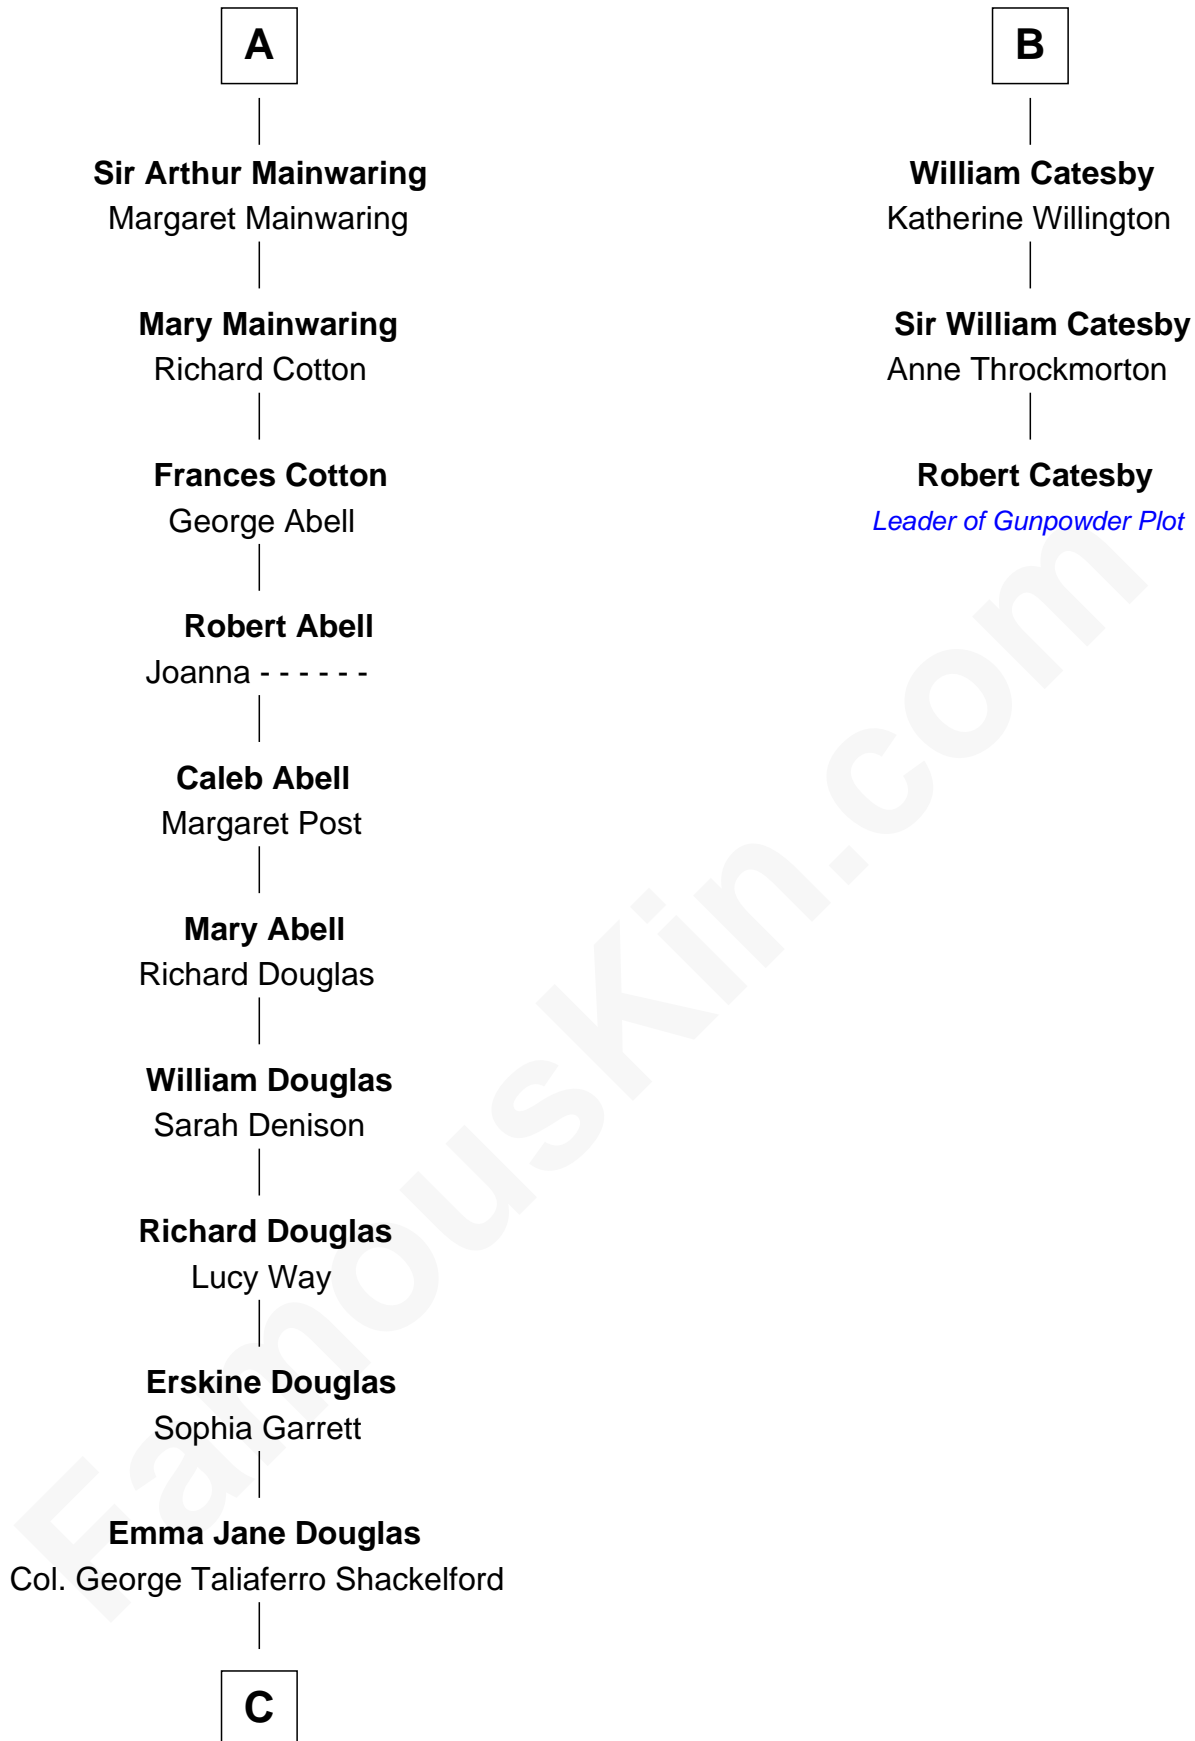

# FamousKin.com Relationship Chart of

**Melvyn Douglas**

*Movie Actor*

9th cousin 9 times removed of

**Robert Catesby**

*Leader of Gunpowder Plot*

**Sir William de Ros**  
Margery de Badlesmere

**C**

—  
**Lena Priscilla Shackelford**  
Edouard Gregory Hesselberg

—  
**Melvyn Douglas**  
*Movie Actor*

FamousKin.com