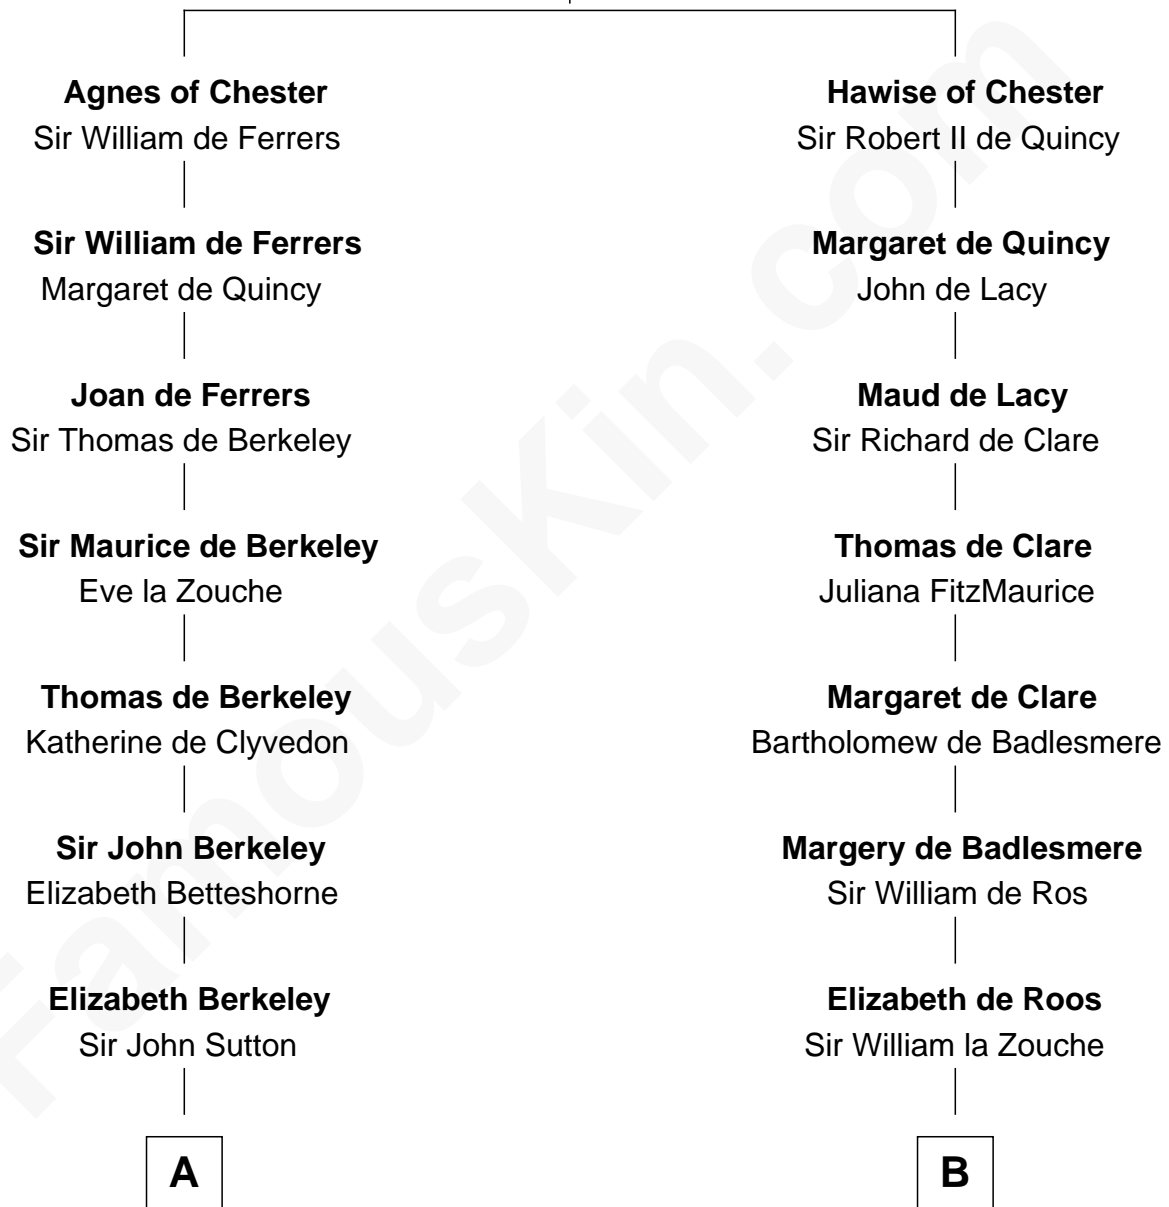

FamousKin.com Relationship Chart of

Melvyn Douglas

Movie Actor

15th cousin 5 times removed of

Robert Catesby

Leader of Gunpowder Plot

Hugh de Kevelioc
Bertrade de Montfort

C

—
Erskine Douglas

Sophia Garrett

—
Emma Jane Douglas

Col. George Taliaferro Shackelford

—
Lena Priscilla Shackelford

Edouard Gregory Hesselberg

—
Melvyn Douglas

Movie Actor