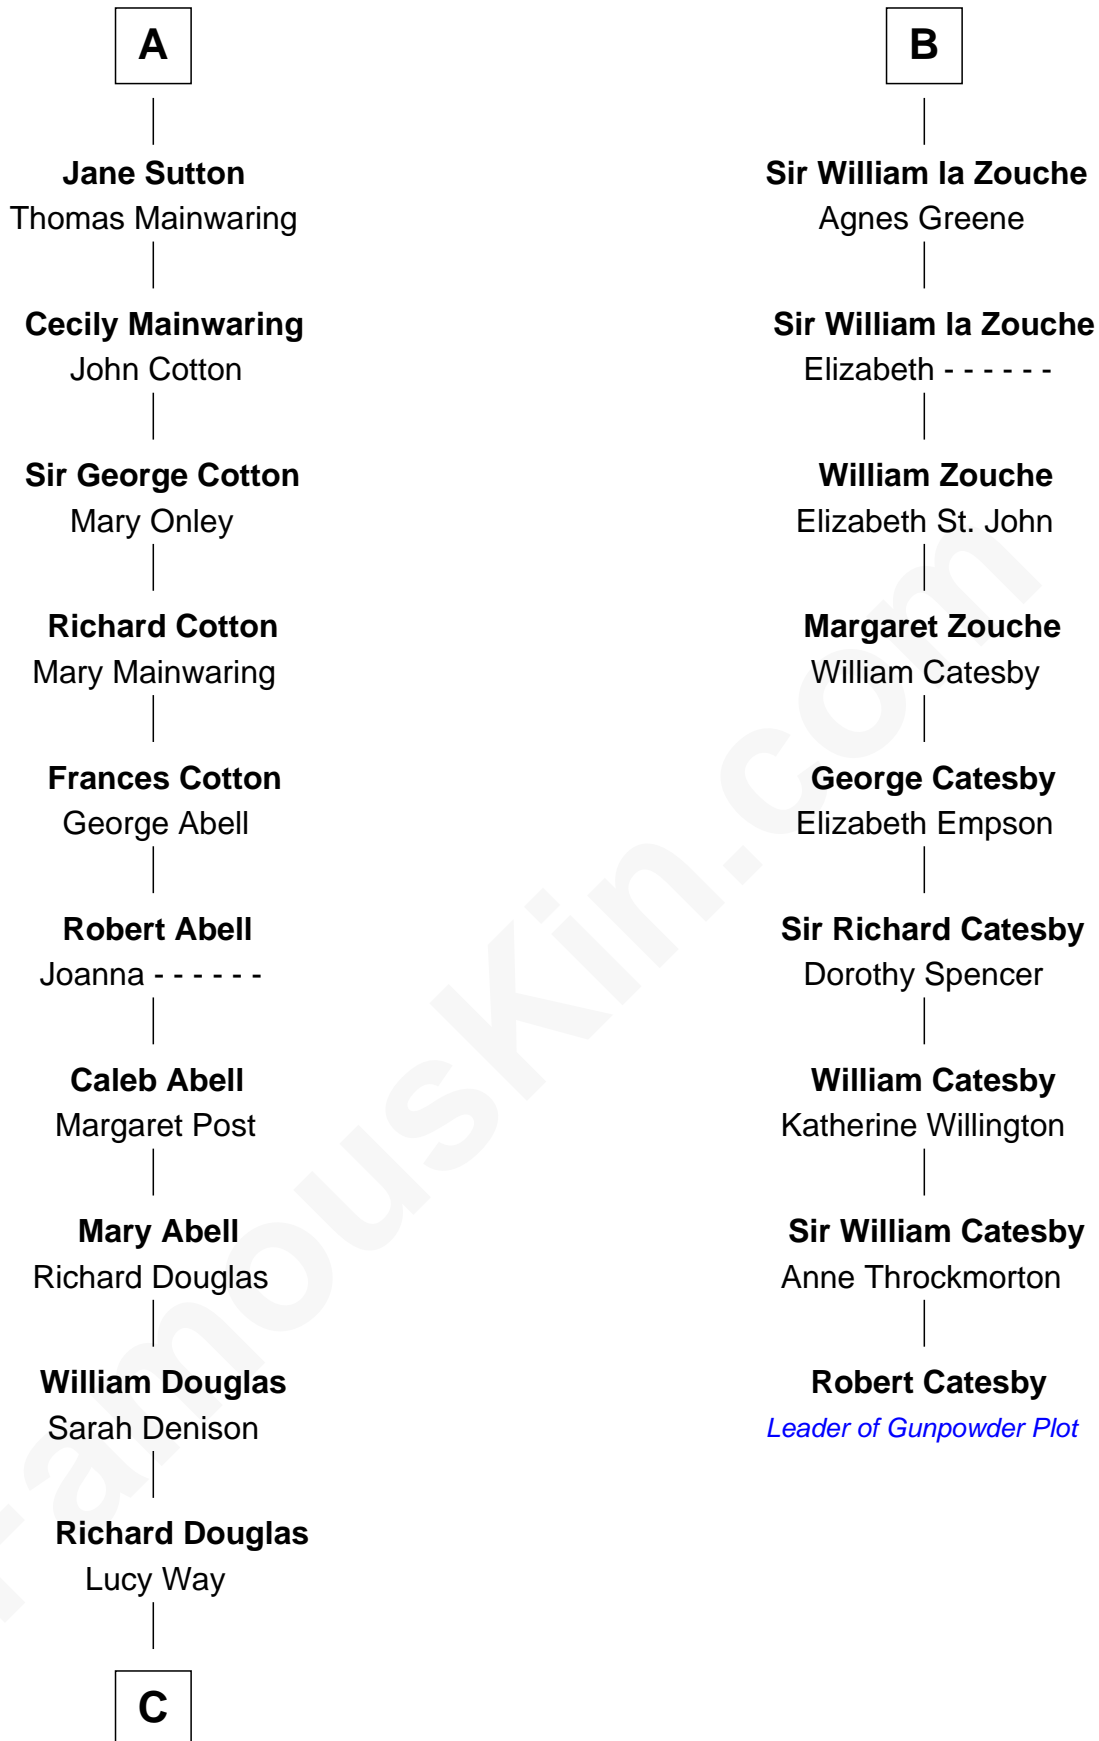

FamousKin.com Relationship Chart of

Melvyn Douglas

Movie Actor

15th cousin 5 times removed of

Robert Catesby

Leader of Gunpowder Plot

Hugh de Kevelioc
Bertrade de Montfort

C

—
Erskine Douglas

Sophia Garrett

—
Emma Jane Douglas

Col. George Taliaferro Shackelford

—
Lena Priscilla Shackelford

Edouard Gregory Hesselberg

—
Melvyn Douglas

Movie Actor