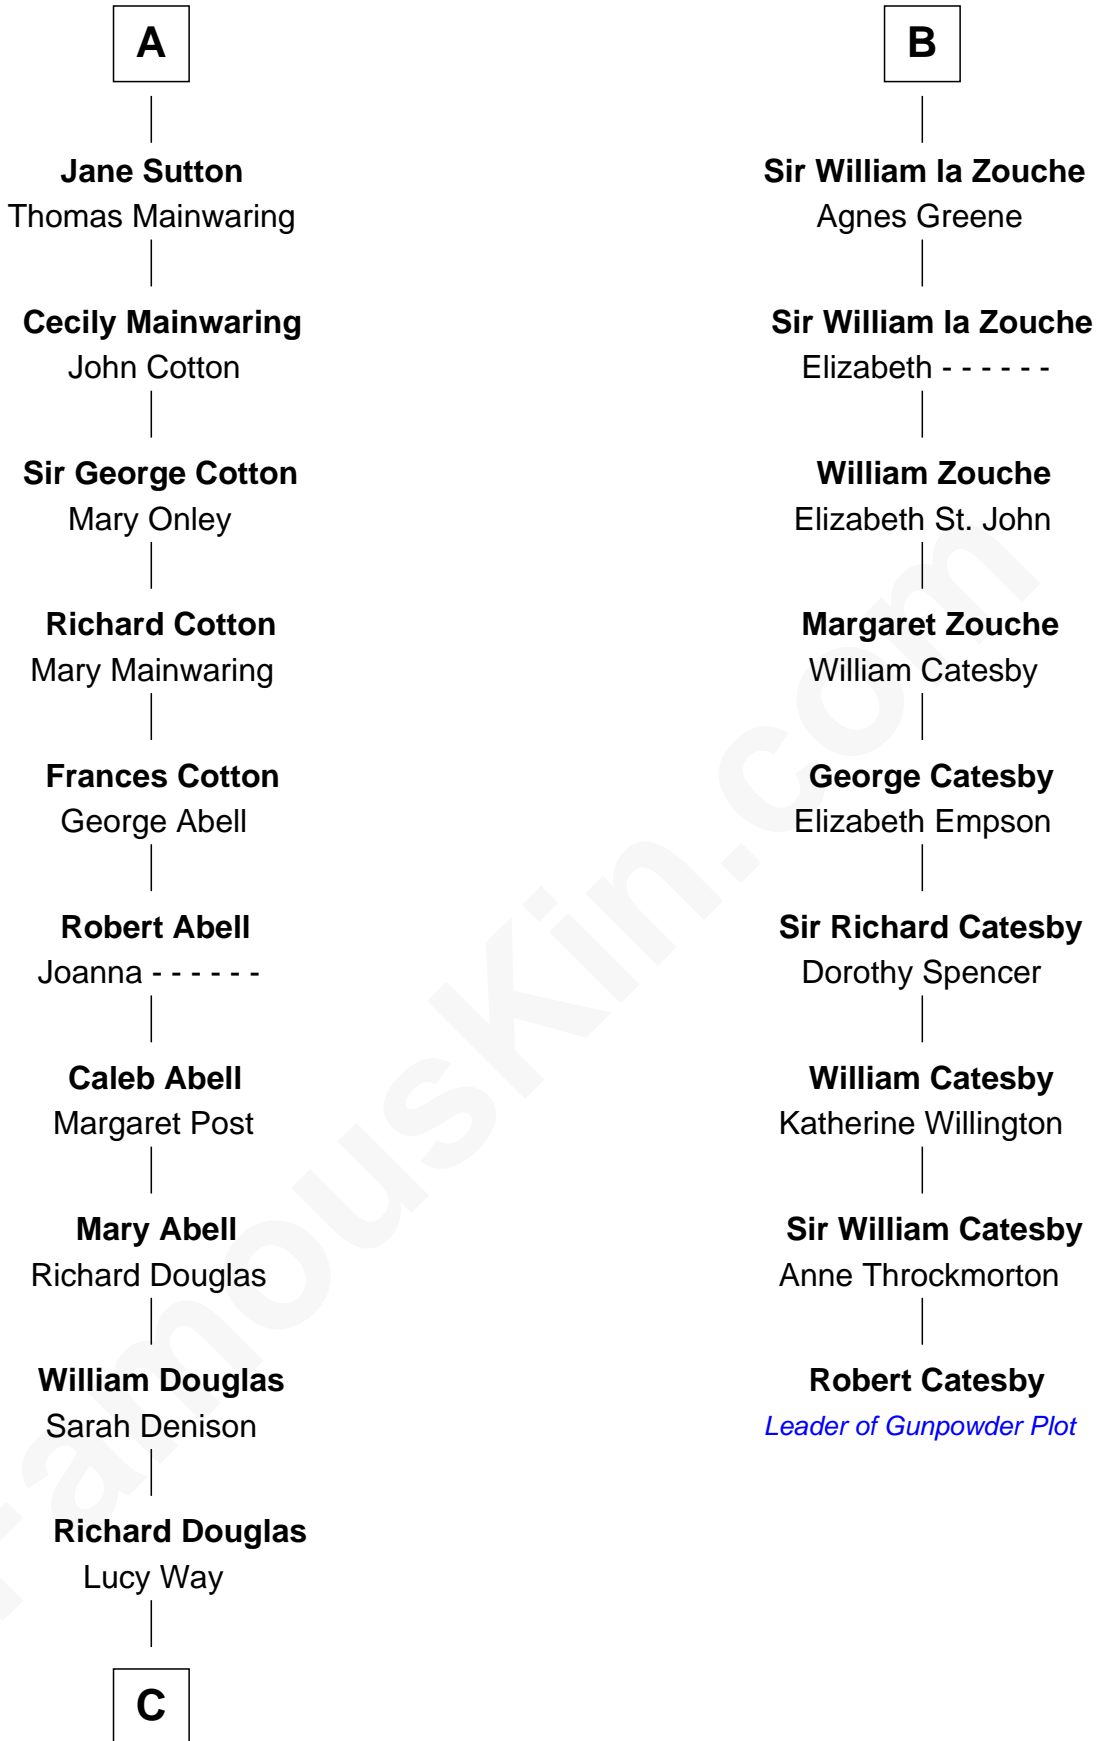

FamousKin.com
Relationship Chart of
Melvyn Douglas
Movie Actor

15th cousin 5 times removed of
Robert Catesby
Leader of Gunpowder Plot

C

—
Erskine Douglas

Sophia Garrett

—
Emma Jane Douglas

Col. George Taliaferro Shackelford

—
Lena Priscilla Shackelford

Edouard Gregory Hesselberg

—
Melvyn Douglas

Movie Actor

FamousKin.com