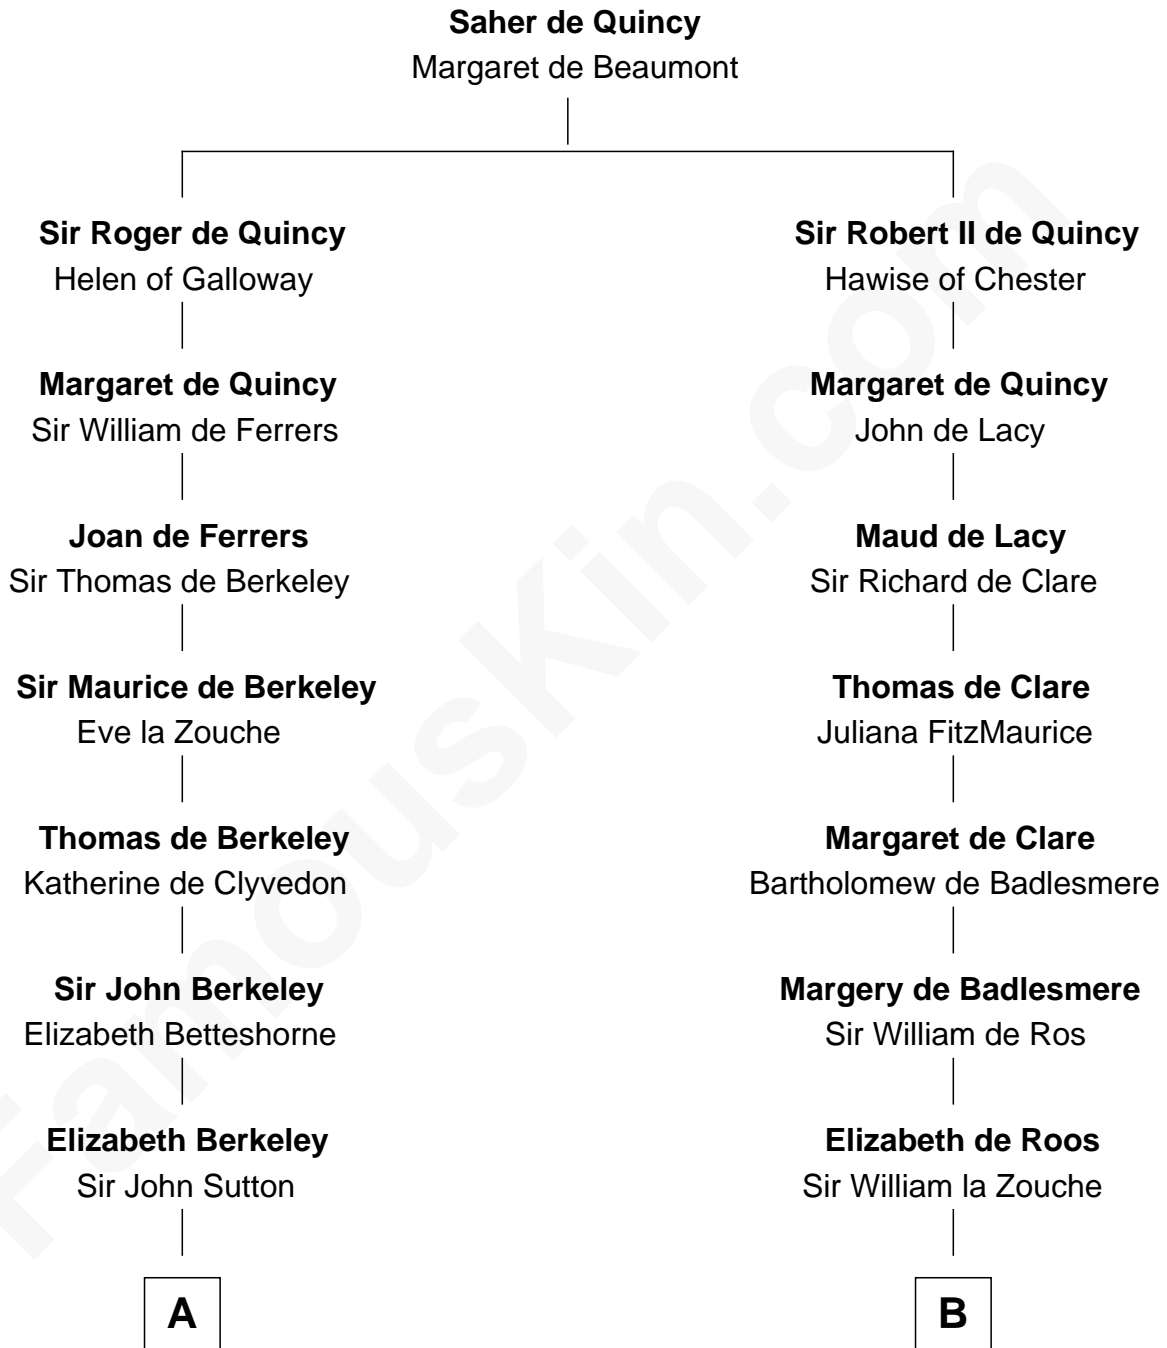

FamousKin.com
Relationship Chart of
Melvyn Douglas
Movie Actor

15th cousin 5 times removed of
Robert Catesby
Leader of Gunpowder Plot

C

—
Erskine Douglas

Sophia Garrett

—
Emma Jane Douglas

Col. George Taliaferro Shackelford

—
Lena Priscilla Shackelford

Edouard Gregory Hesselberg

—
Melvyn Douglas

Movie Actor

FamousKin.com