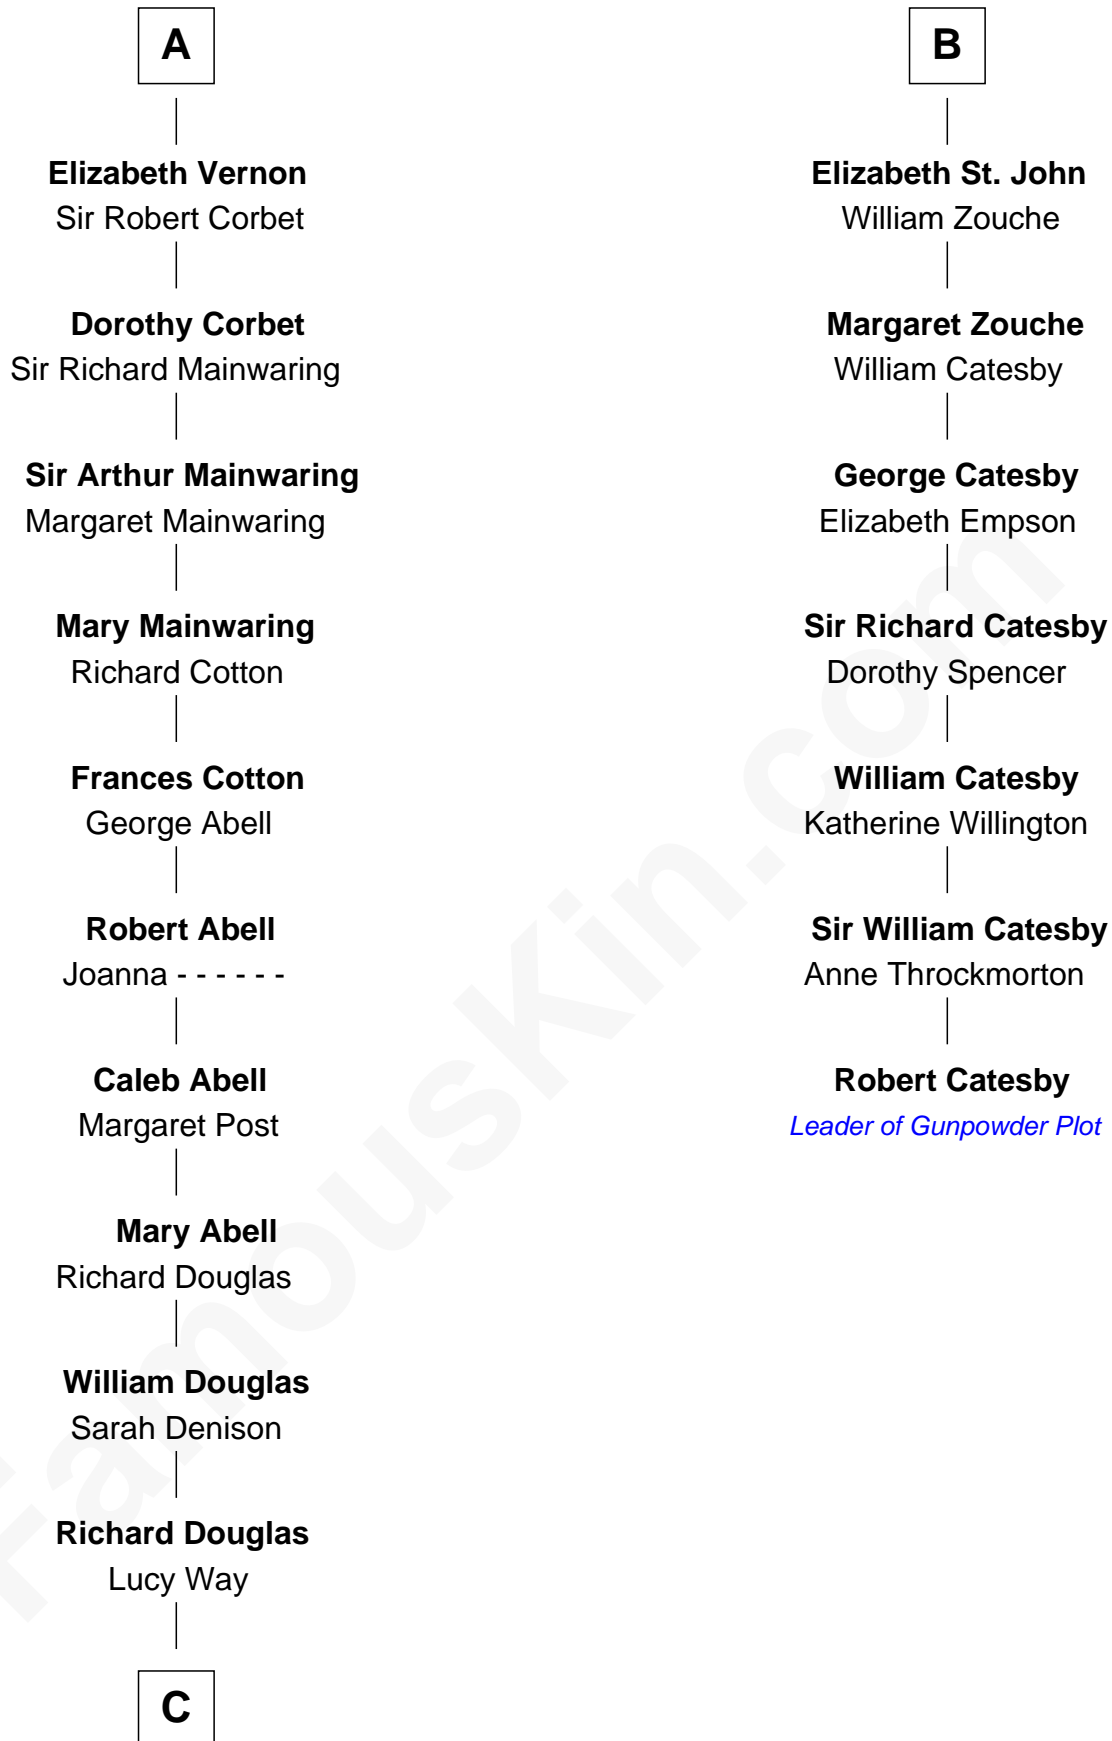

# FamousKin.com Relationship Chart of

**Melvyn Douglas**

*Movie Actor*

13th cousin 7 times removed of

**Robert Catesby**

*Leader of Gunpowder Plot*

**C**

—  
**Erskine Douglas**

Sophia Garrett

—  
**Emma Jane Douglas**

Col. George Taliaferro Shackelford

—  
**Lena Priscilla Shackelford**

Edouard Gregory Hesselberg

—  
**Melvyn Douglas**

*Movie Actor*

FamousKin.com