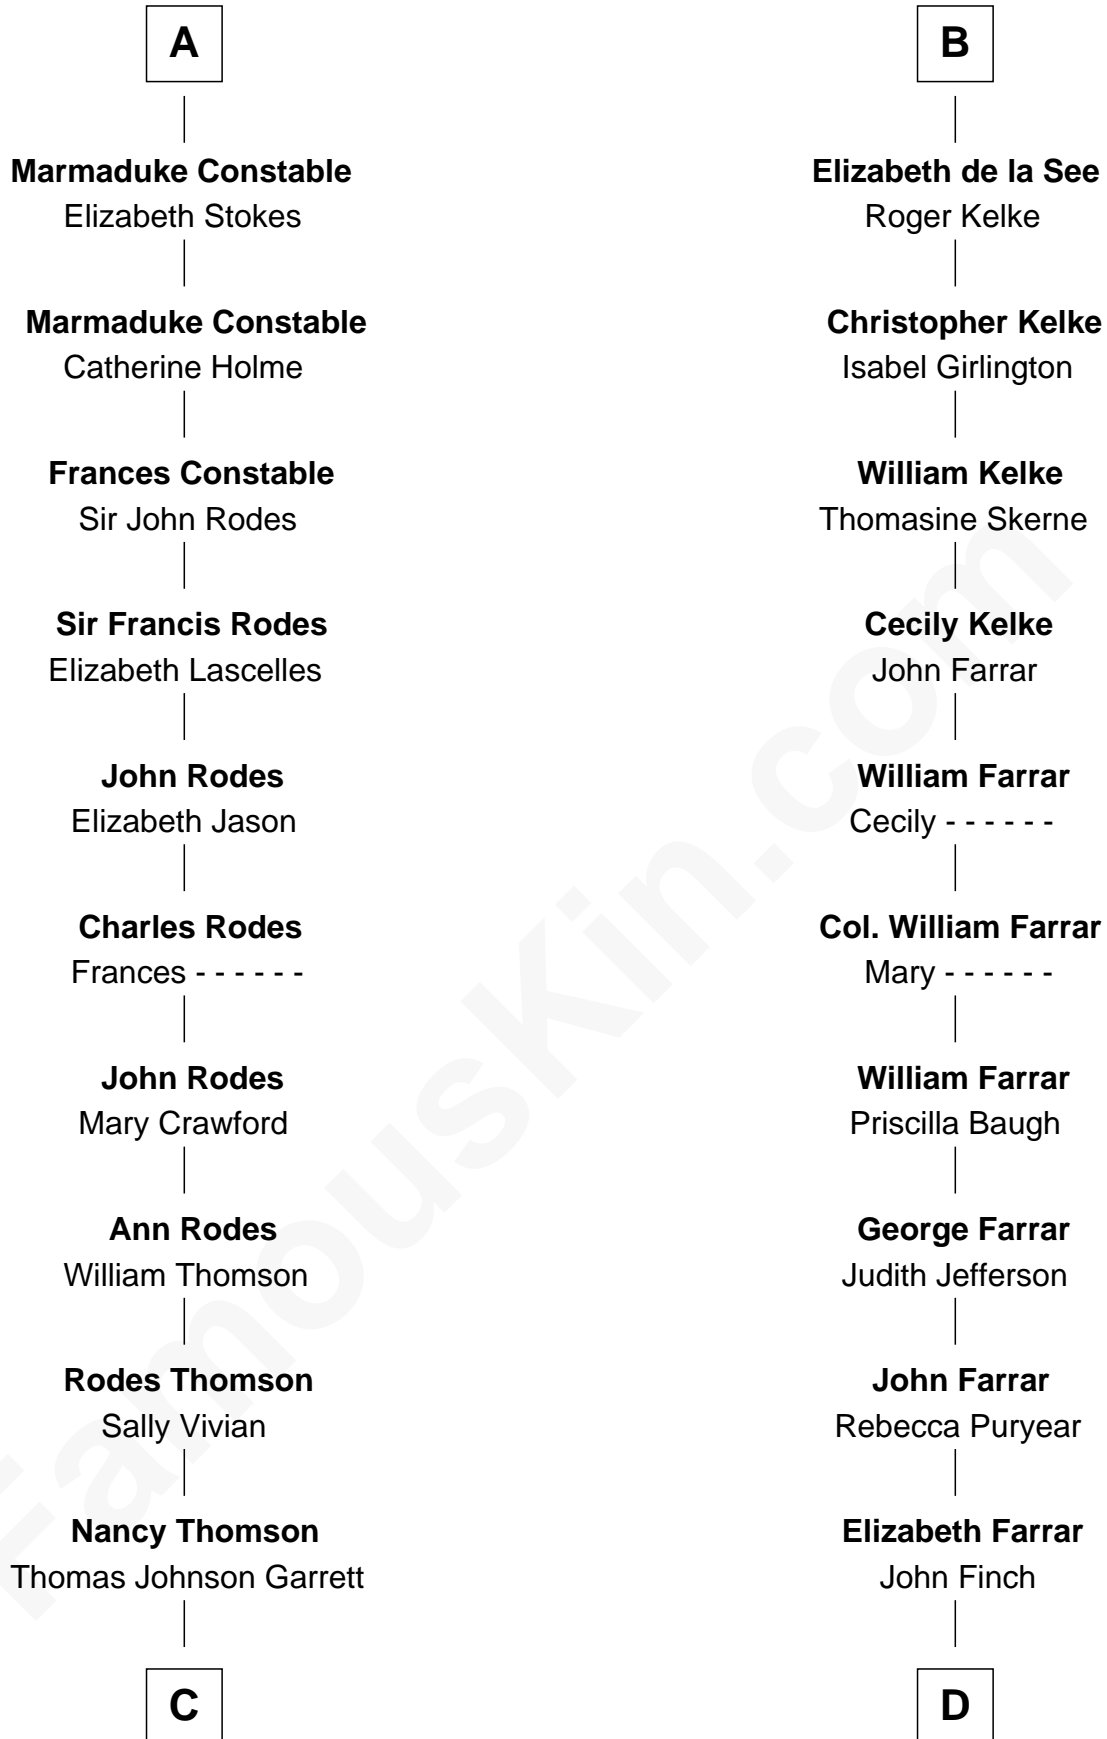

FamousKin.com
Relationship Chart of
Melvyn Douglas
Movie Actor

20th cousin 1 time removed of
Harper Lee
Author of To Kill a Mockingbird

C

Sophia Garrett
Erskine Douglas

Emma Jane Douglas
Col. George Taliaferro Shackelford

Lena Priscilla Shackelford
Edouard Gregory Hesselberg

Melvyn Douglas
Movie Actor

D

John Farrar Finch
Frances Smith

John Robert Finch
Frances Cunningham

James Cunningham Finch
Ellen Rivers Williams

Frances Cunningham Finch
Amasa Coleman Lee