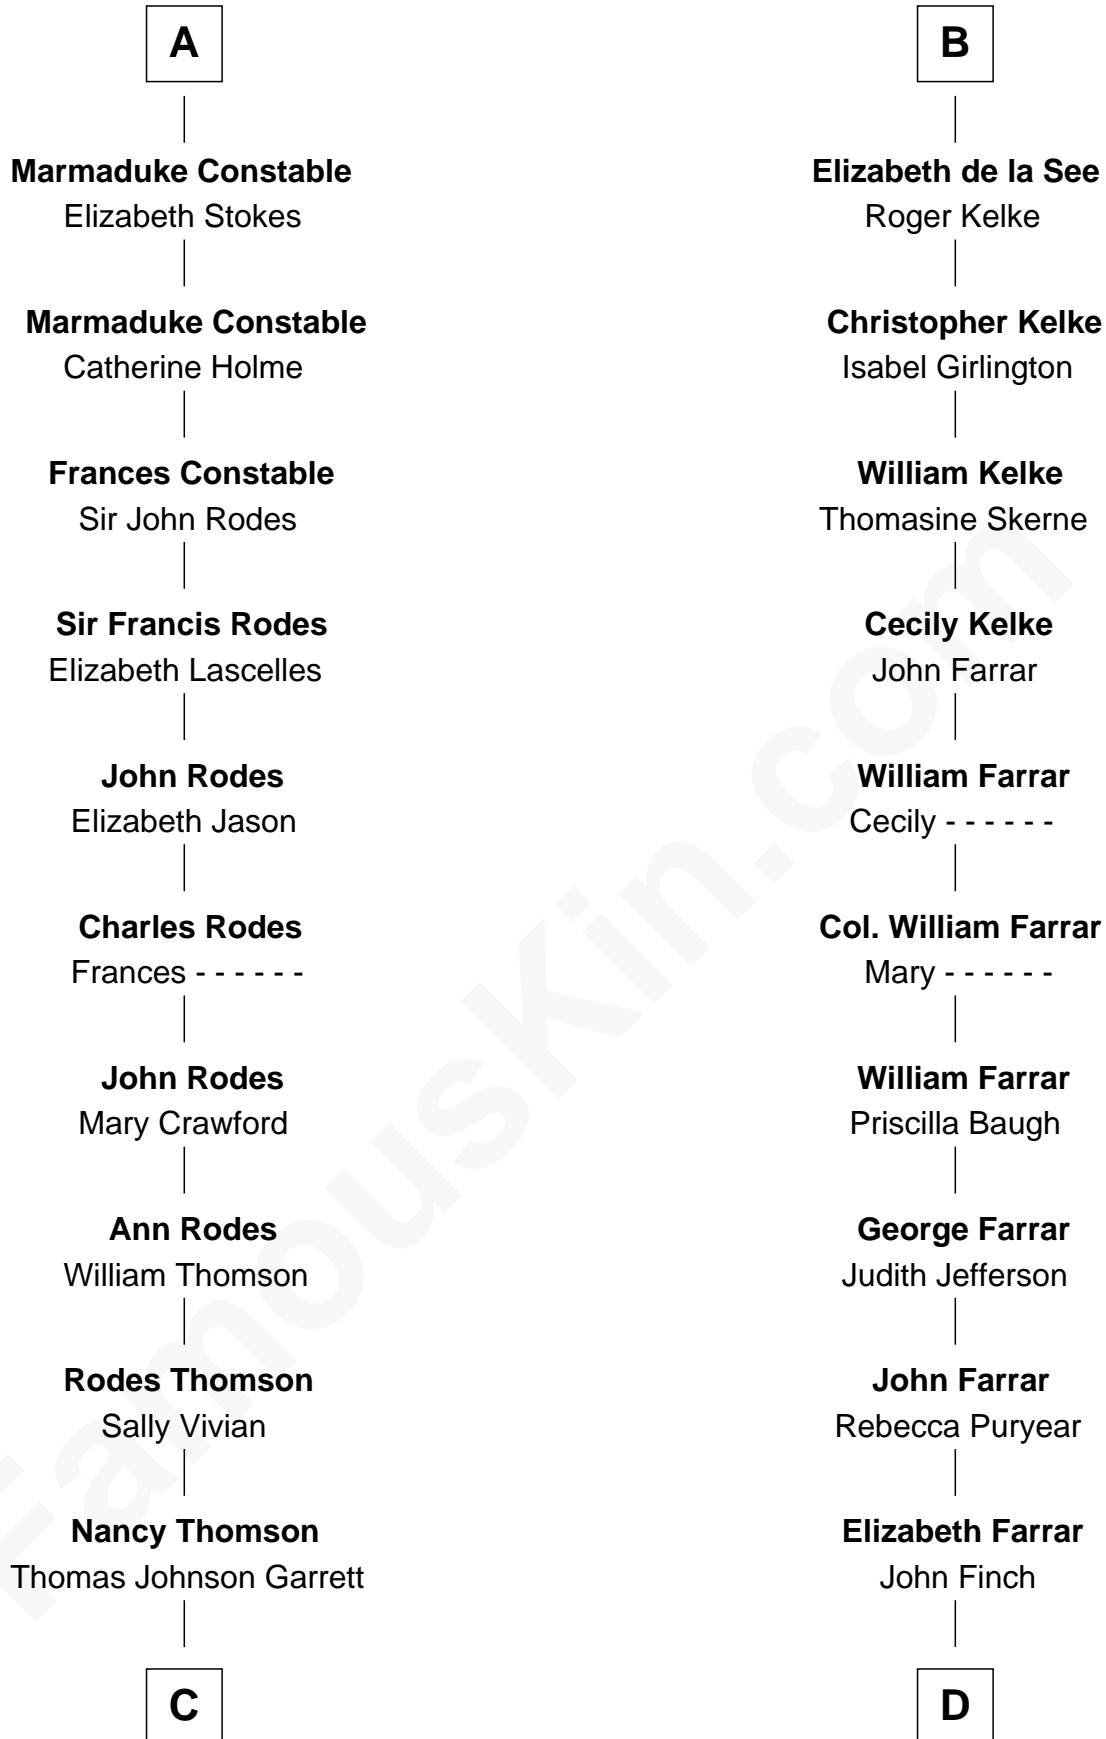

FamousKin.com
Relationship Chart of
Melvyn Douglas
Movie Actor

20th cousin 1 time removed of
Harper Lee
Author of To Kill a Mockingbird

C

Sophia Garrett
Erskine Douglas

Emma Jane Douglas
Col. George Taliaferro Shackelford

Lena Priscilla Shackelford
Edouard Gregory Hesselberg

Melvyn Douglas
Movie Actor

D

John Farrar Finch
Frances Smith

John Robert Finch
Frances Cunningham

James Cunningham Finch
Ellen Rivers Williams

Frances Cunningham Finch
Amasa Coleman Lee