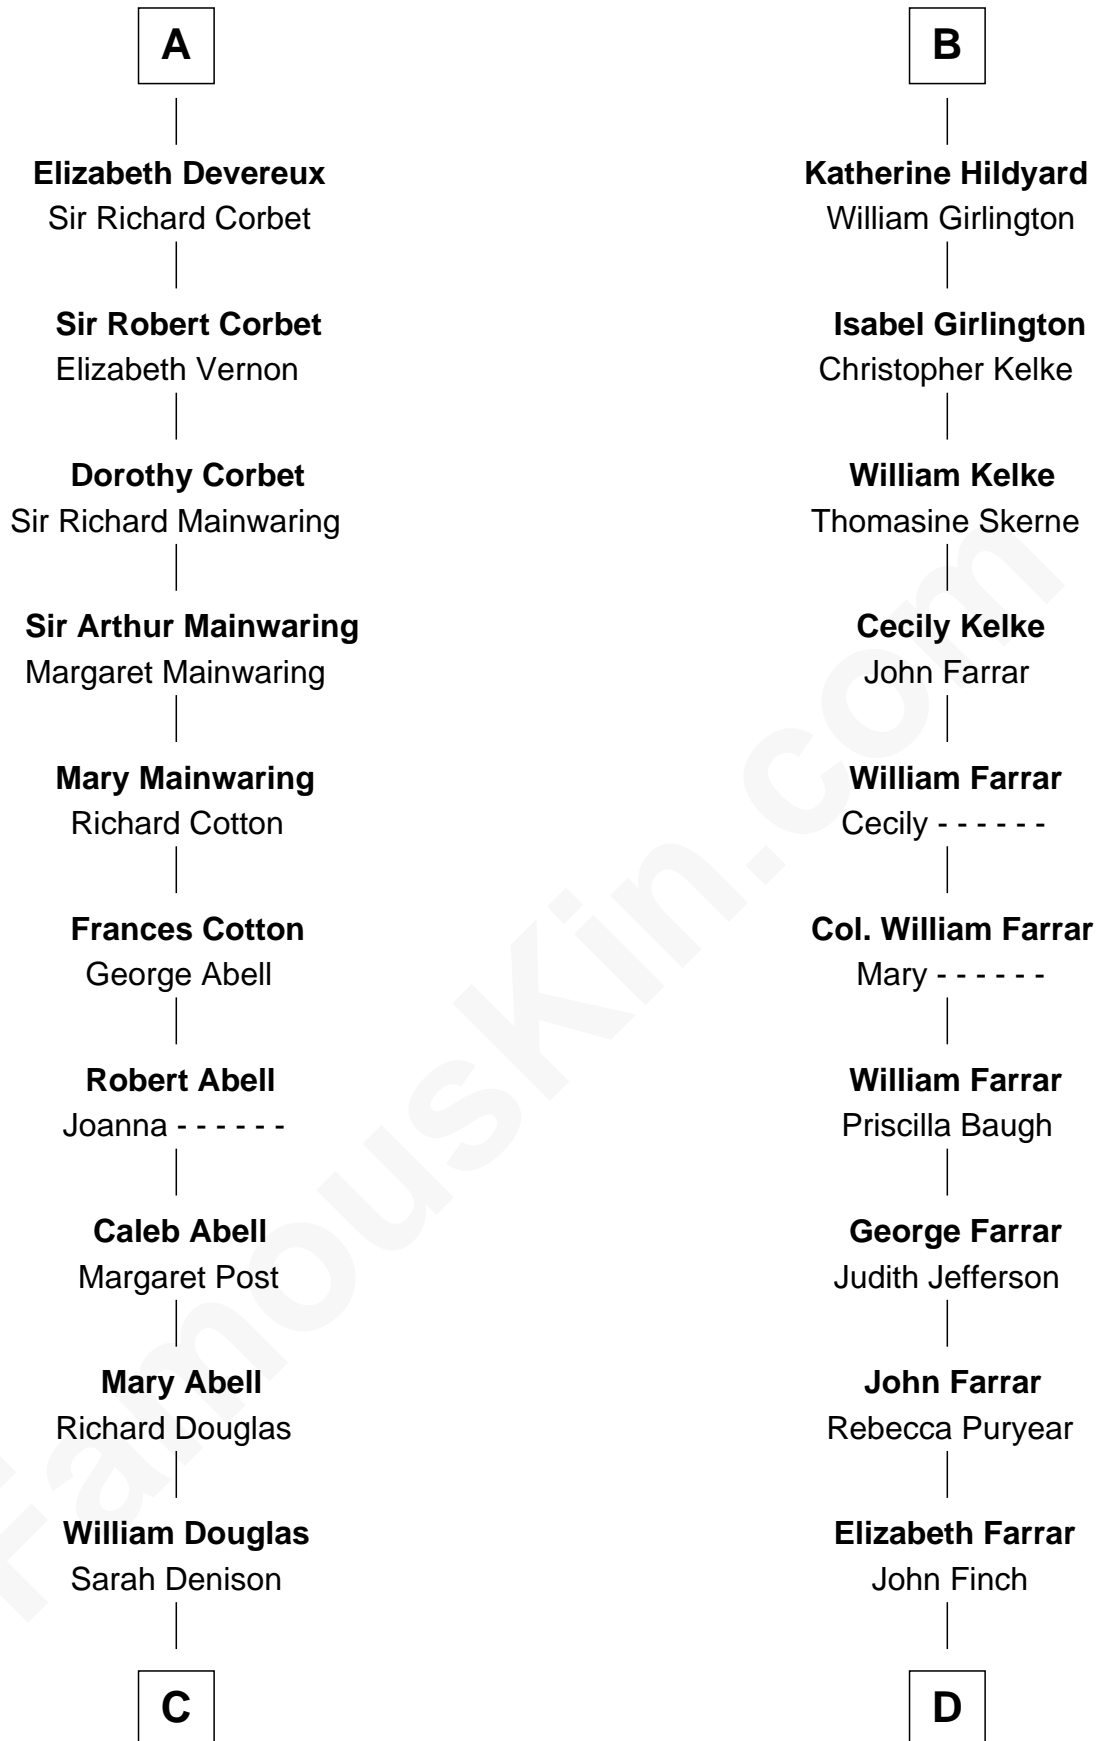

FamousKin.com

Relationship Chart of

Melvyn Douglas

Movie Actor

21st cousin of

Harper Lee

Author of To Kill a Mockingbird

C

Richard Douglas

Lucy Way

Erskine Douglas

Sophia Garrett

Emma Jane Douglas

Col. George Taliaferro Shackelford

Lena Priscilla Shackelford

Edouard Gregory Hesselberg