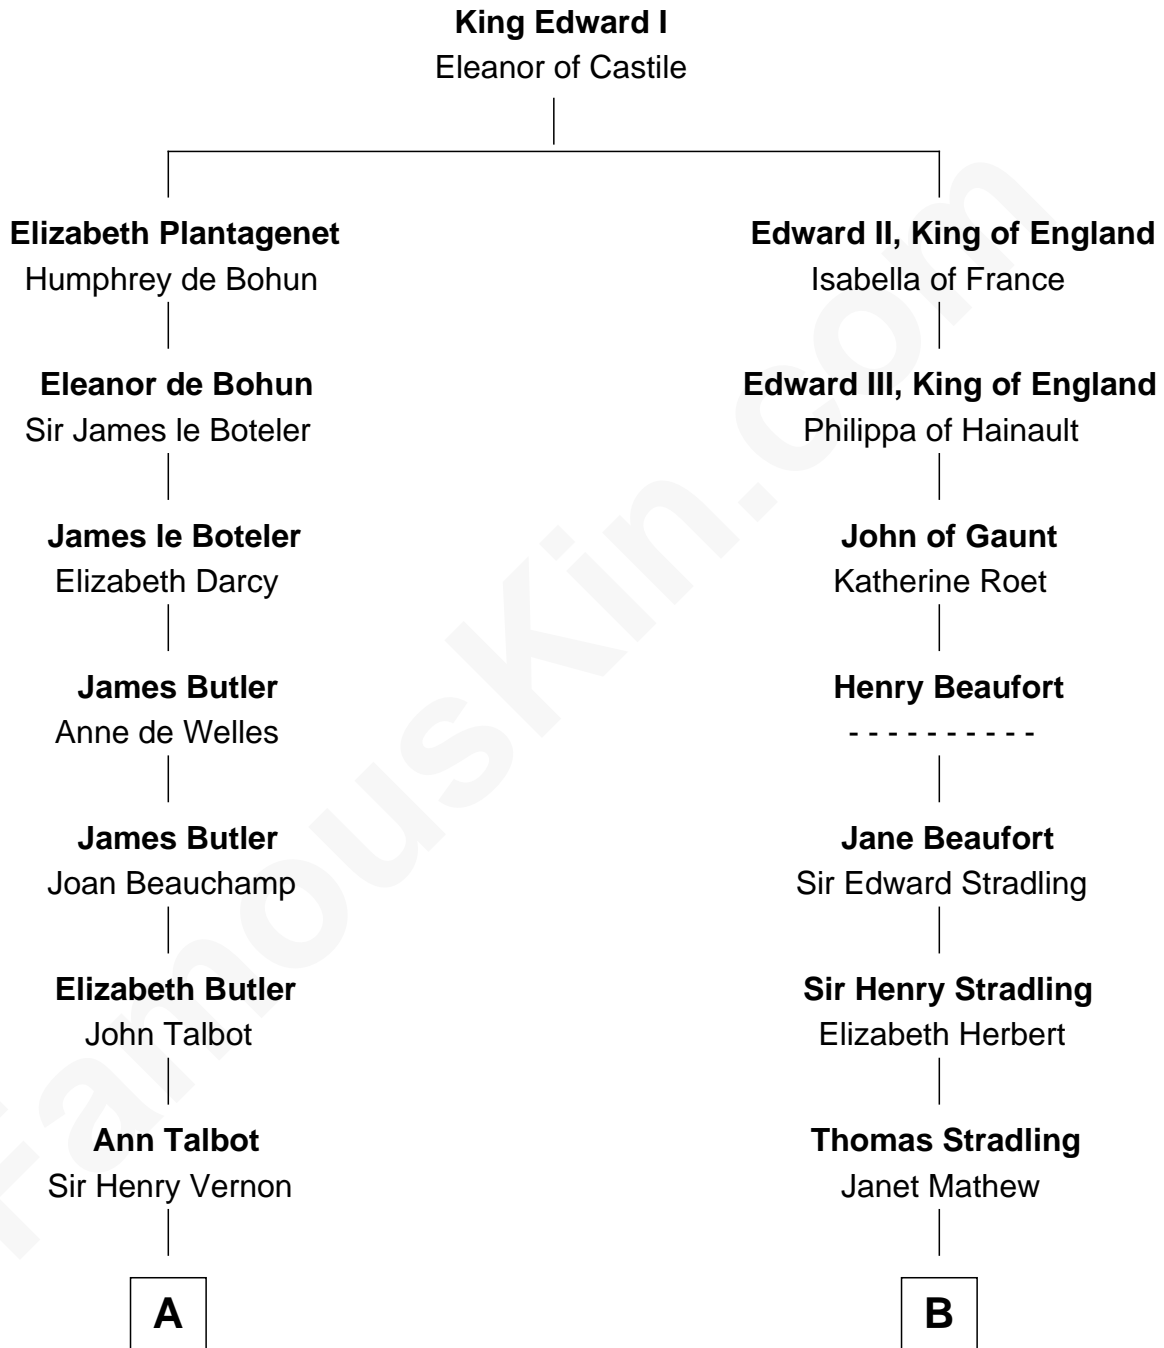

FamousKin.com
Relationship Chart of
Melvyn Douglas
Movie Actor

20th cousin 1 time removed of
Harper Lee
Author of To Kill a Mockingbird

C

Erskine Douglas

Sophia Garrett

Emma Jane Douglas

Col. George Taliaferro Shackelford

Lena Priscilla Shackelford

Edouard Gregory Hesselberg

Melvyn Douglas

Movie Actor

D

Elizabeth Jane Lane

Theophilus Hunter Williams

John Bonner Williams