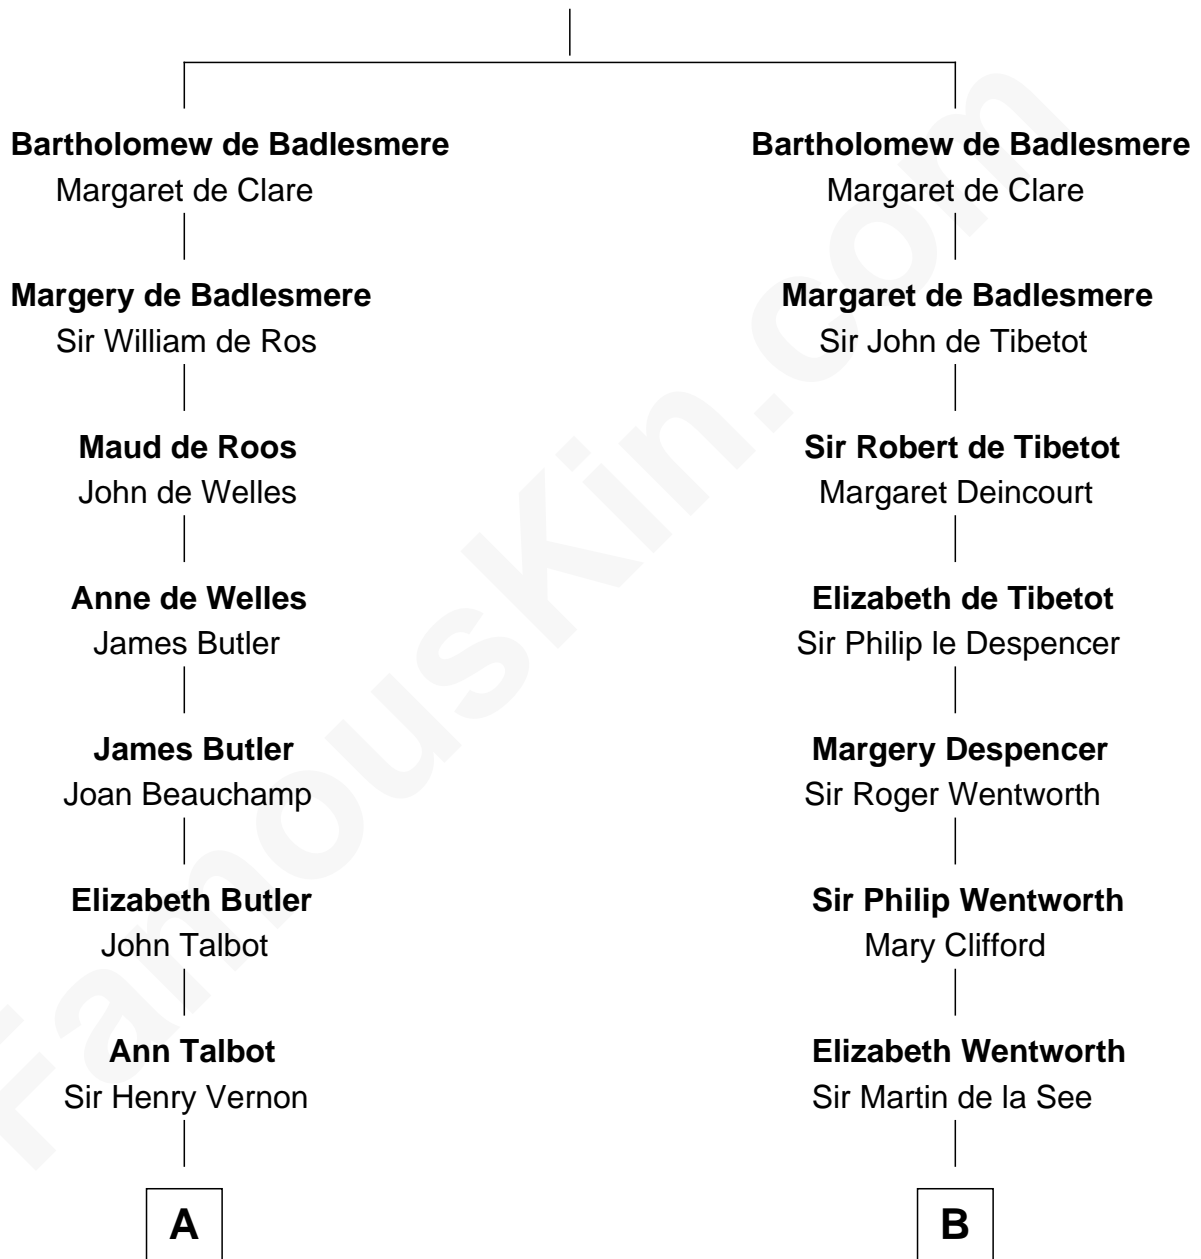

FamousKin.com
Relationship Chart of
Melvyn Douglas
Movie Actor

20th cousin 1 time removed of
Harper Lee
Author of To Kill a Mockingbird

Gunselm de Badlesmere

C

Erskine Douglas

Sophia Garrett

Emma Jane Douglas

Col. George Taliaferro Shackelford

Lena Priscilla Shackelford

Edouard Gregory Hesselberg

Melvyn Douglas

Movie Actor

D

John Farrar Finch

Frances Smith