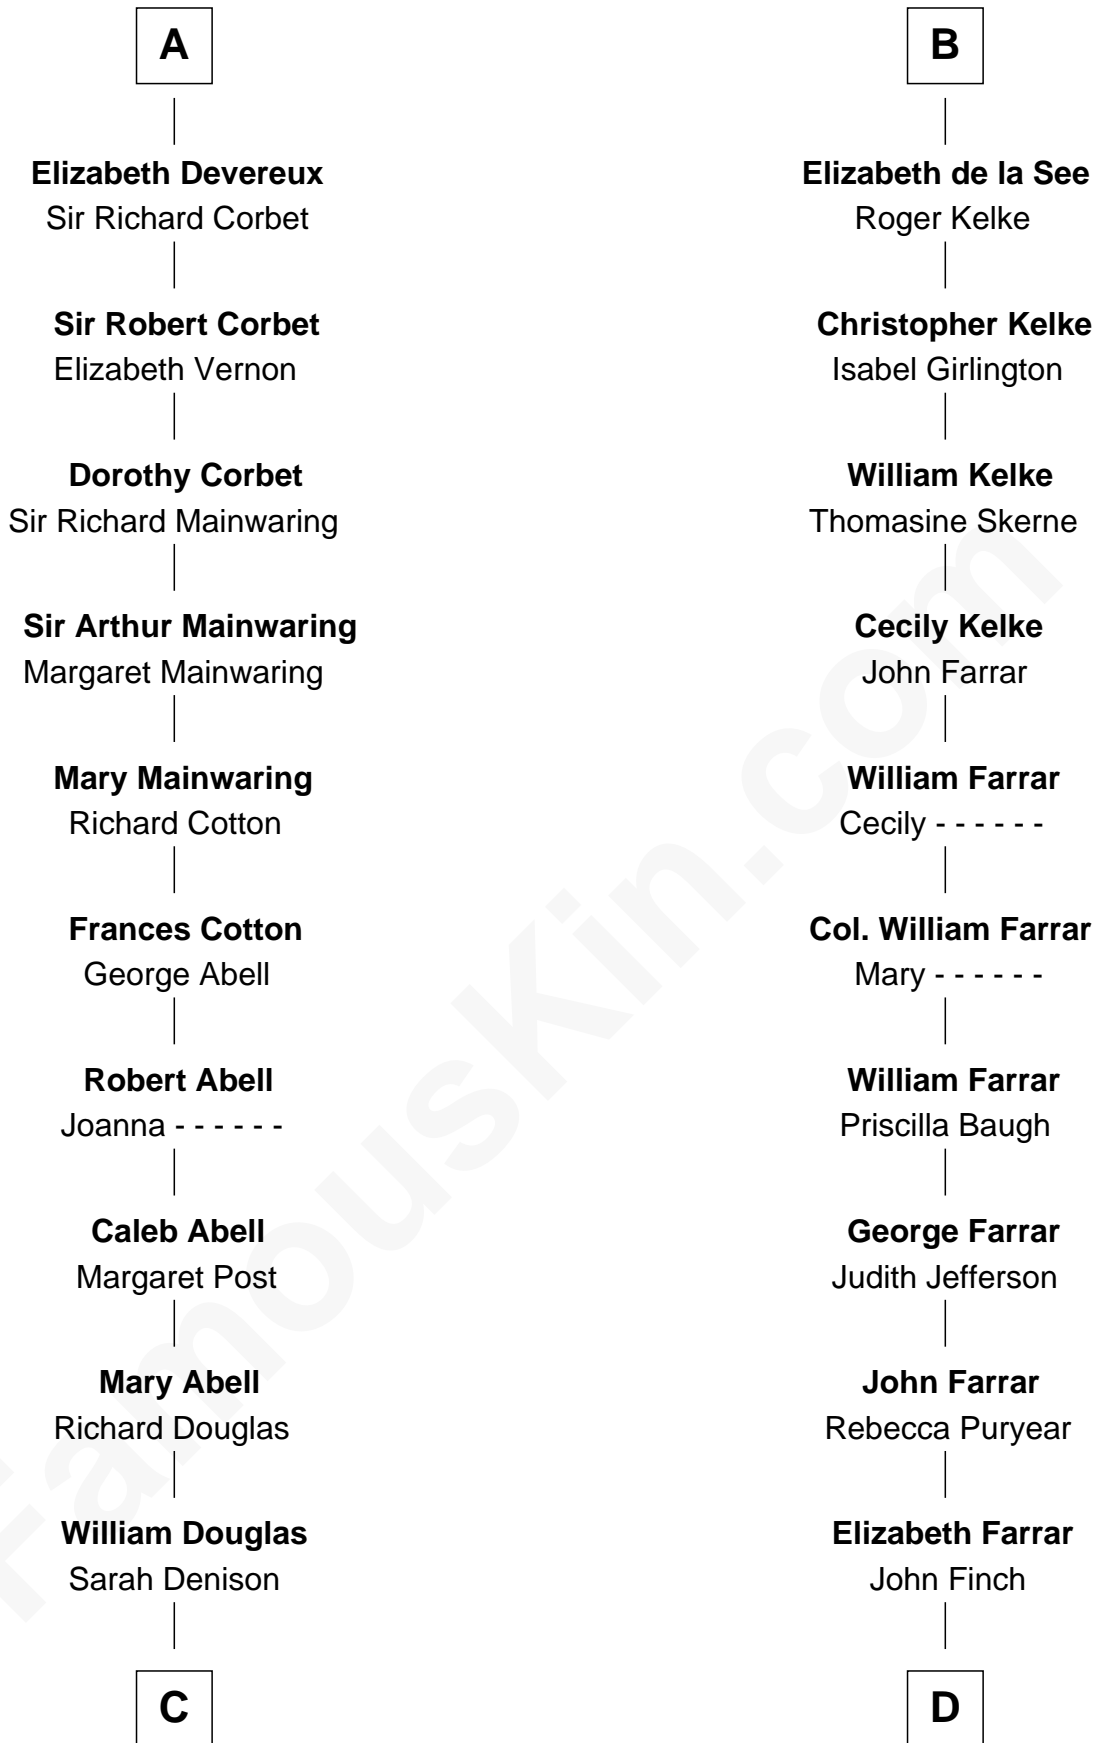

FamousKin.com

Relationship Chart of

Melvyn Douglas

Movie Actor

21st cousin of

Harper Lee

Author of To Kill a Mockingbird

C

Richard Douglas

Lucy Way

Erskine Douglas

Sophia Garrett

Emma Jane Douglas

Col. George Taliaferro Shackelford

Lena Priscilla Shackelford

Edouard Gregory Hesselberg