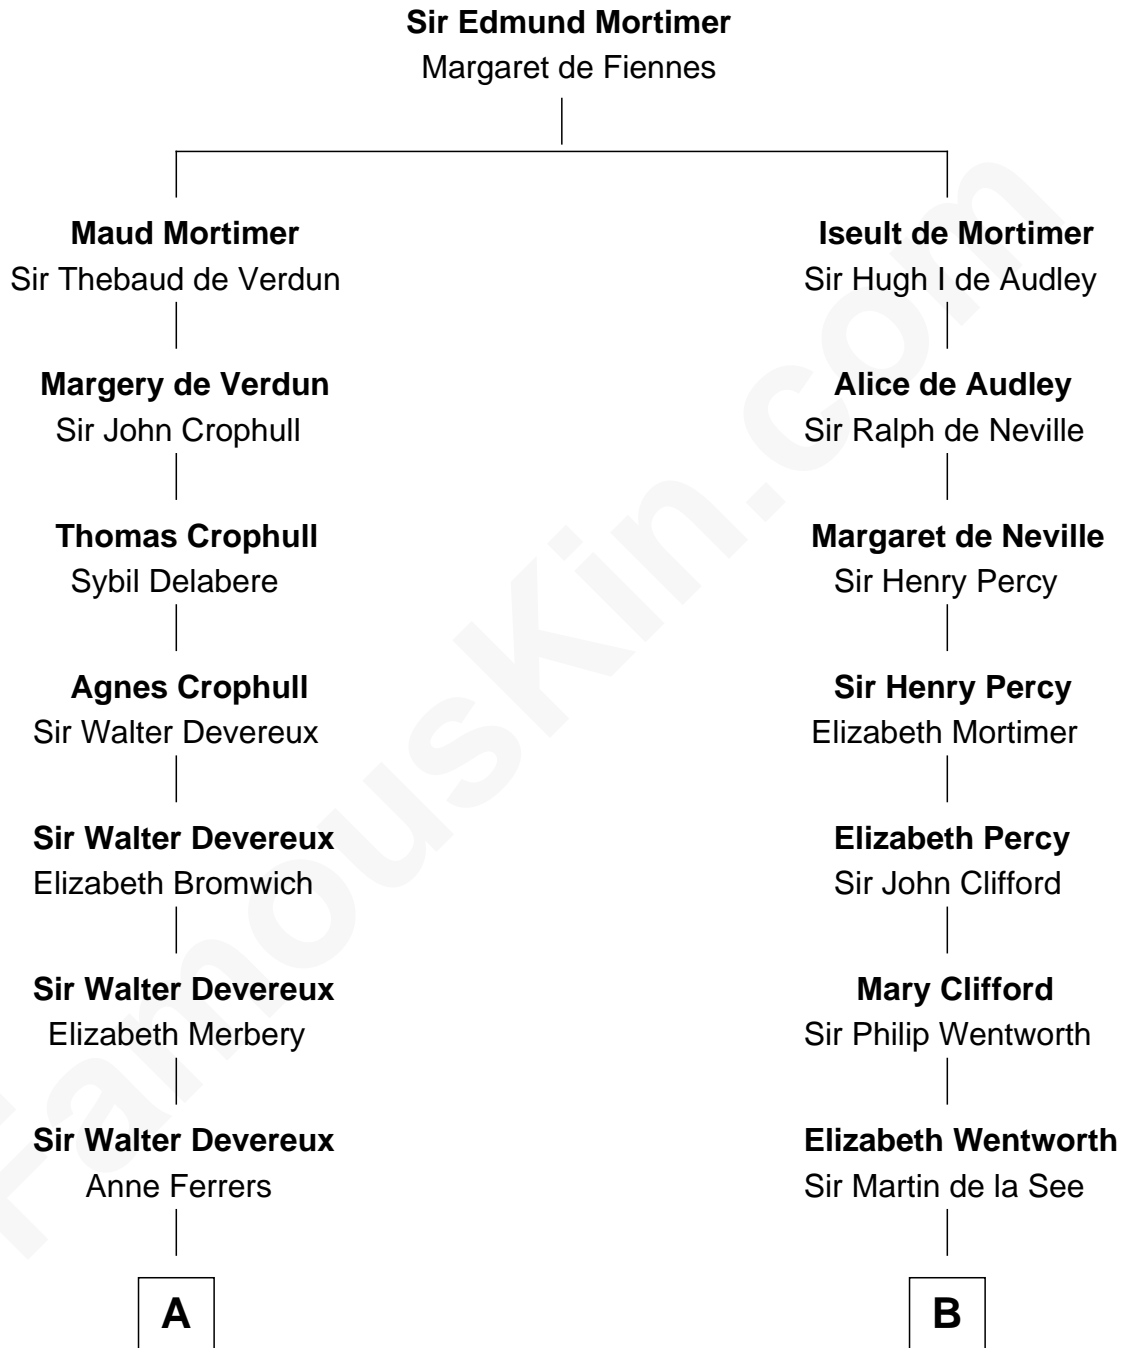

FamousKin.com

Relationship Chart of

Melvyn Douglas

Movie Actor

21st cousin of

Harper Lee

Author of To Kill a Mockingbird

C

Richard Douglas

Lucy Way

Erskine Douglas

Sophia Garrett

Emma Jane Douglas

Col. George Taliaferro Shackelford

Lena Priscilla Shackelford

Edouard Gregory Hesselberg