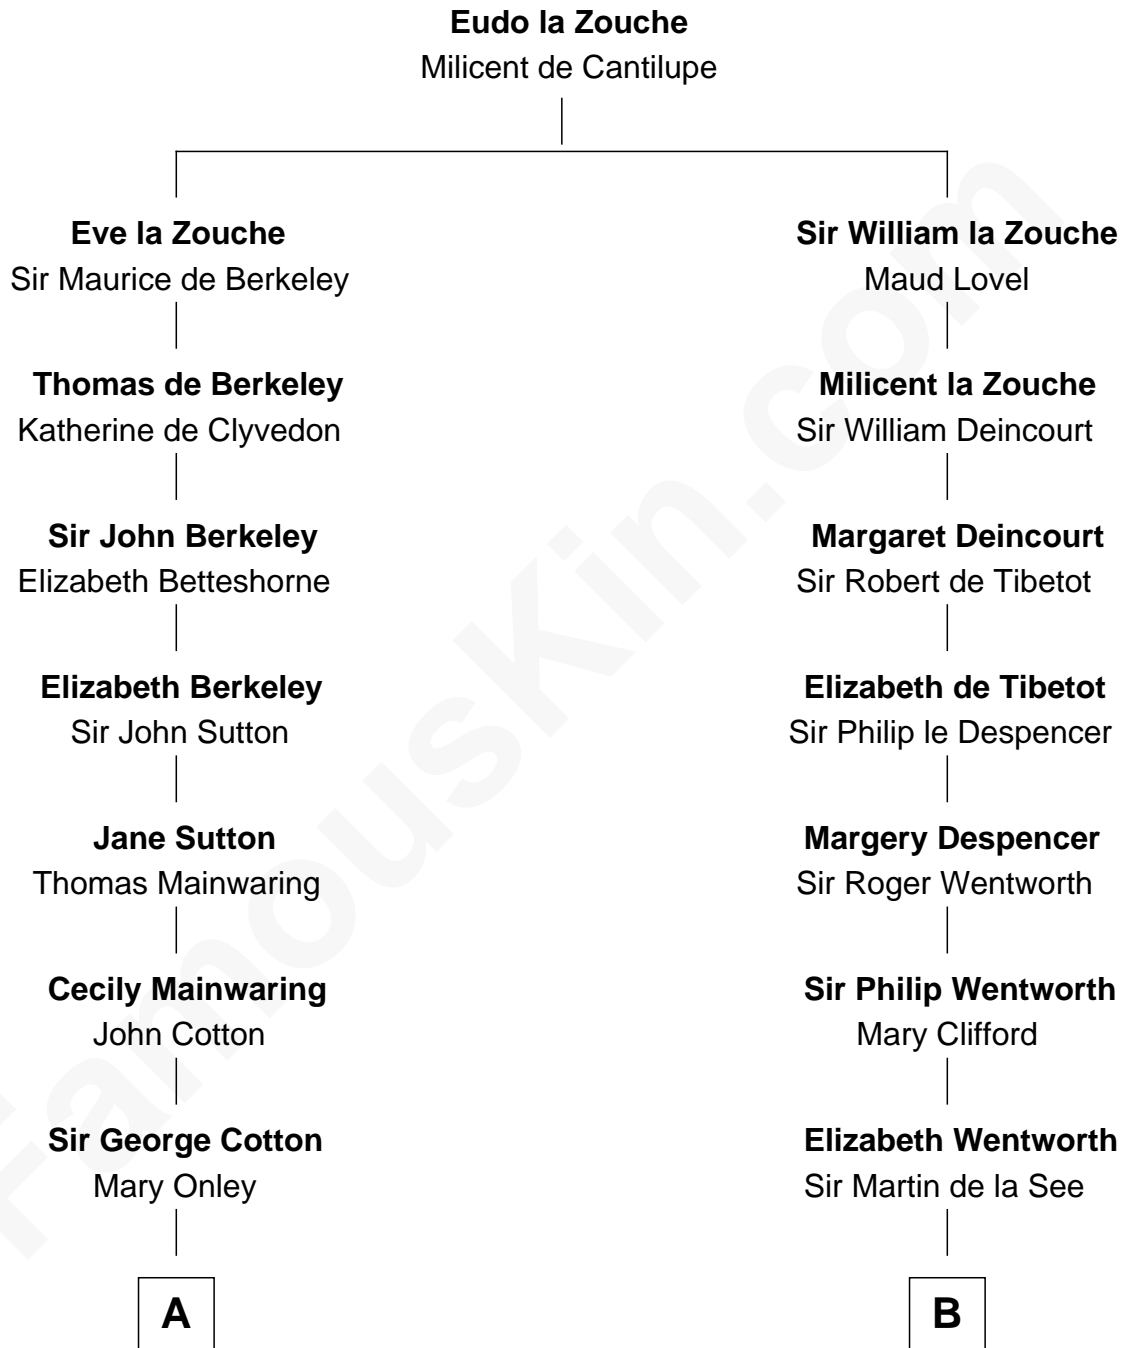

FamousKin.com
Relationship Chart of
Melvyn Douglas
Movie Actor

17th cousin 4 times removed of
Harper Lee
Author of To Kill a Mockingbird

C

John Farrar Finch

Frances Smith

John Robert Finch

Frances Cunningham