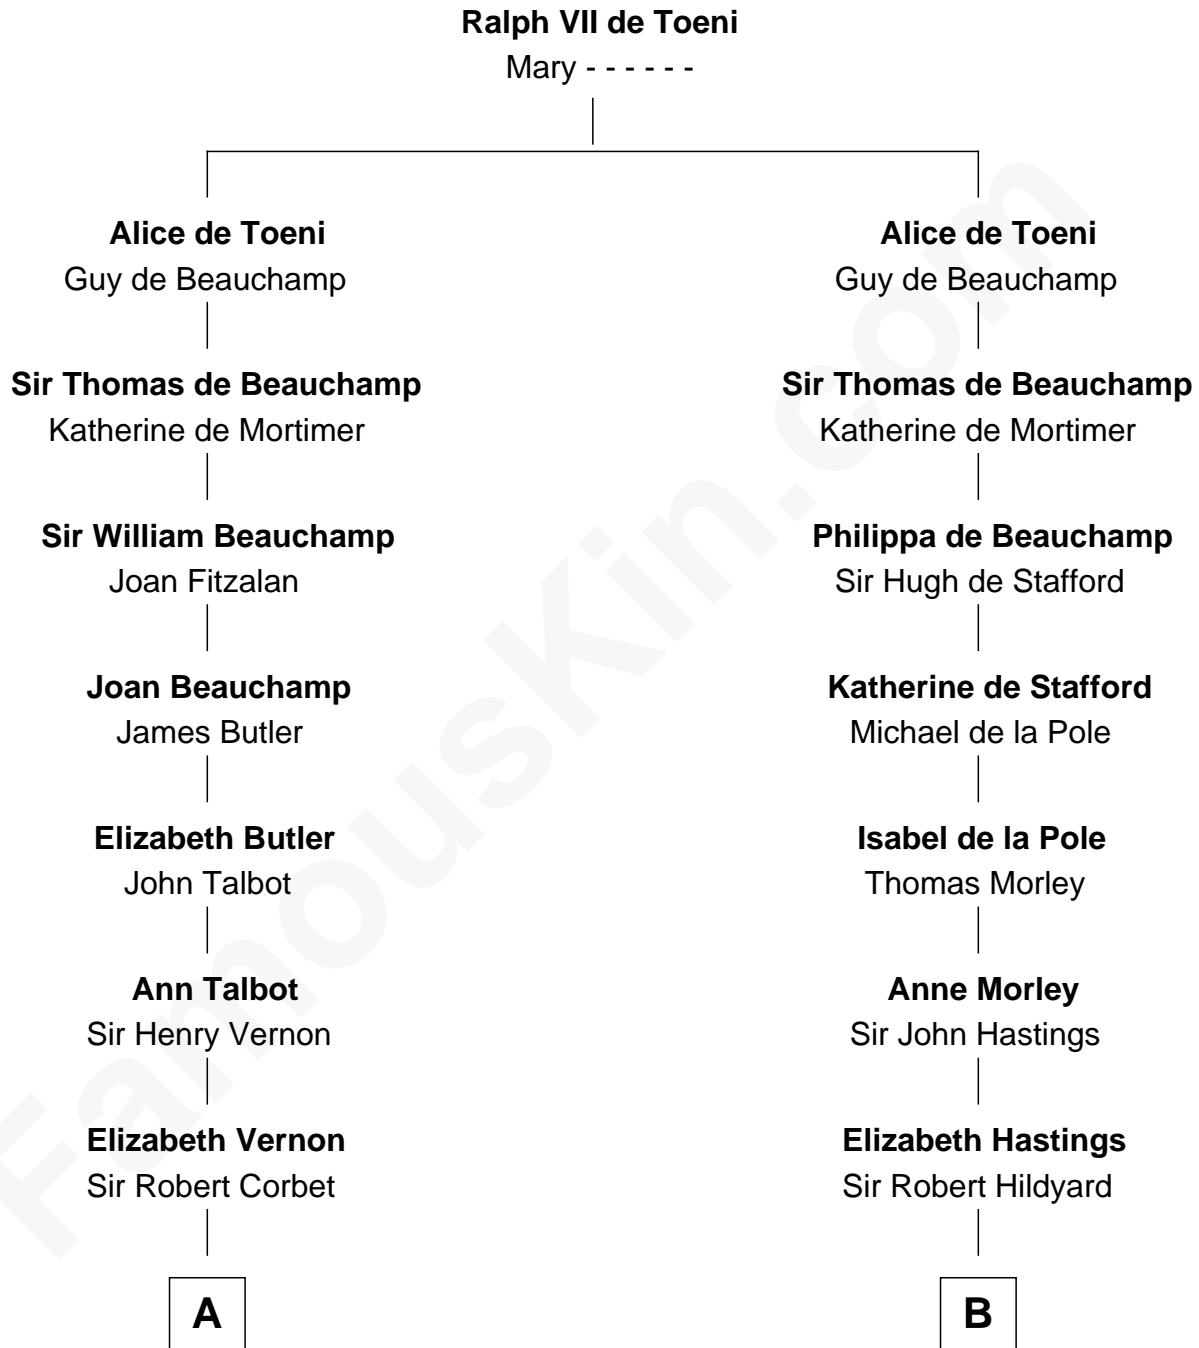

**FamousKin.com**  
**Relationship Chart of**  
**Melvyn Douglas**  
*Movie Actor*

19th cousin 2 times removed of  
**Harper Lee**  
*Author of To Kill a Mockingbird*

**C**

**Emma Jane Douglas**  
Col. George Taliaferro Shackelford

**Lena Priscilla Shackelford**  
Edouard Gregory Hesselberg

**Melvyn Douglas**  
*Movie Actor*

**D**

**John Farrar Finch**  
Frances Smith

**John Robert Finch**  
Frances Cunningham

**James Cunningham Finch**  
Ellen Rivers Williams