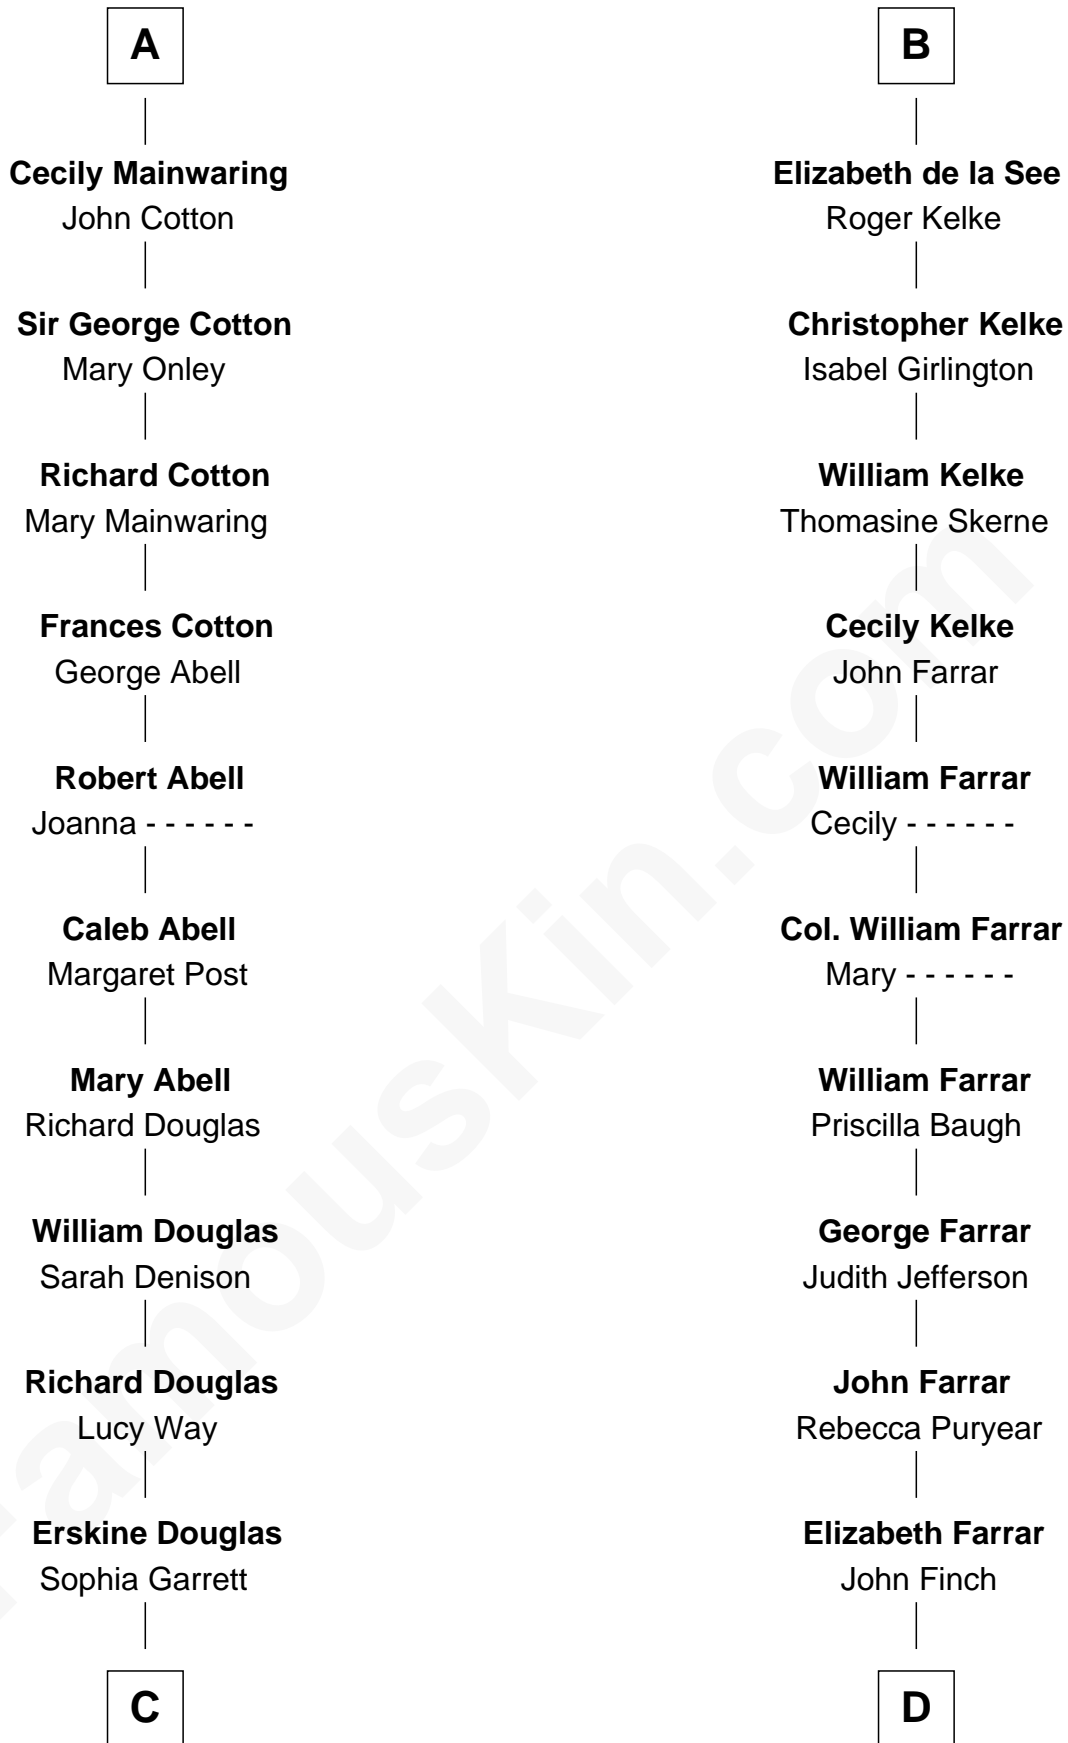

FamousKin.com
Relationship Chart of
Melvyn Douglas
Movie Actor

19th cousin 2 times removed of
Harper Lee
Author of To Kill a Mockingbird

C

Emma Jane Douglas
Col. George Taliaferro Shackelford

Lena Priscilla Shackelford
Edouard Gregory Hesselberg