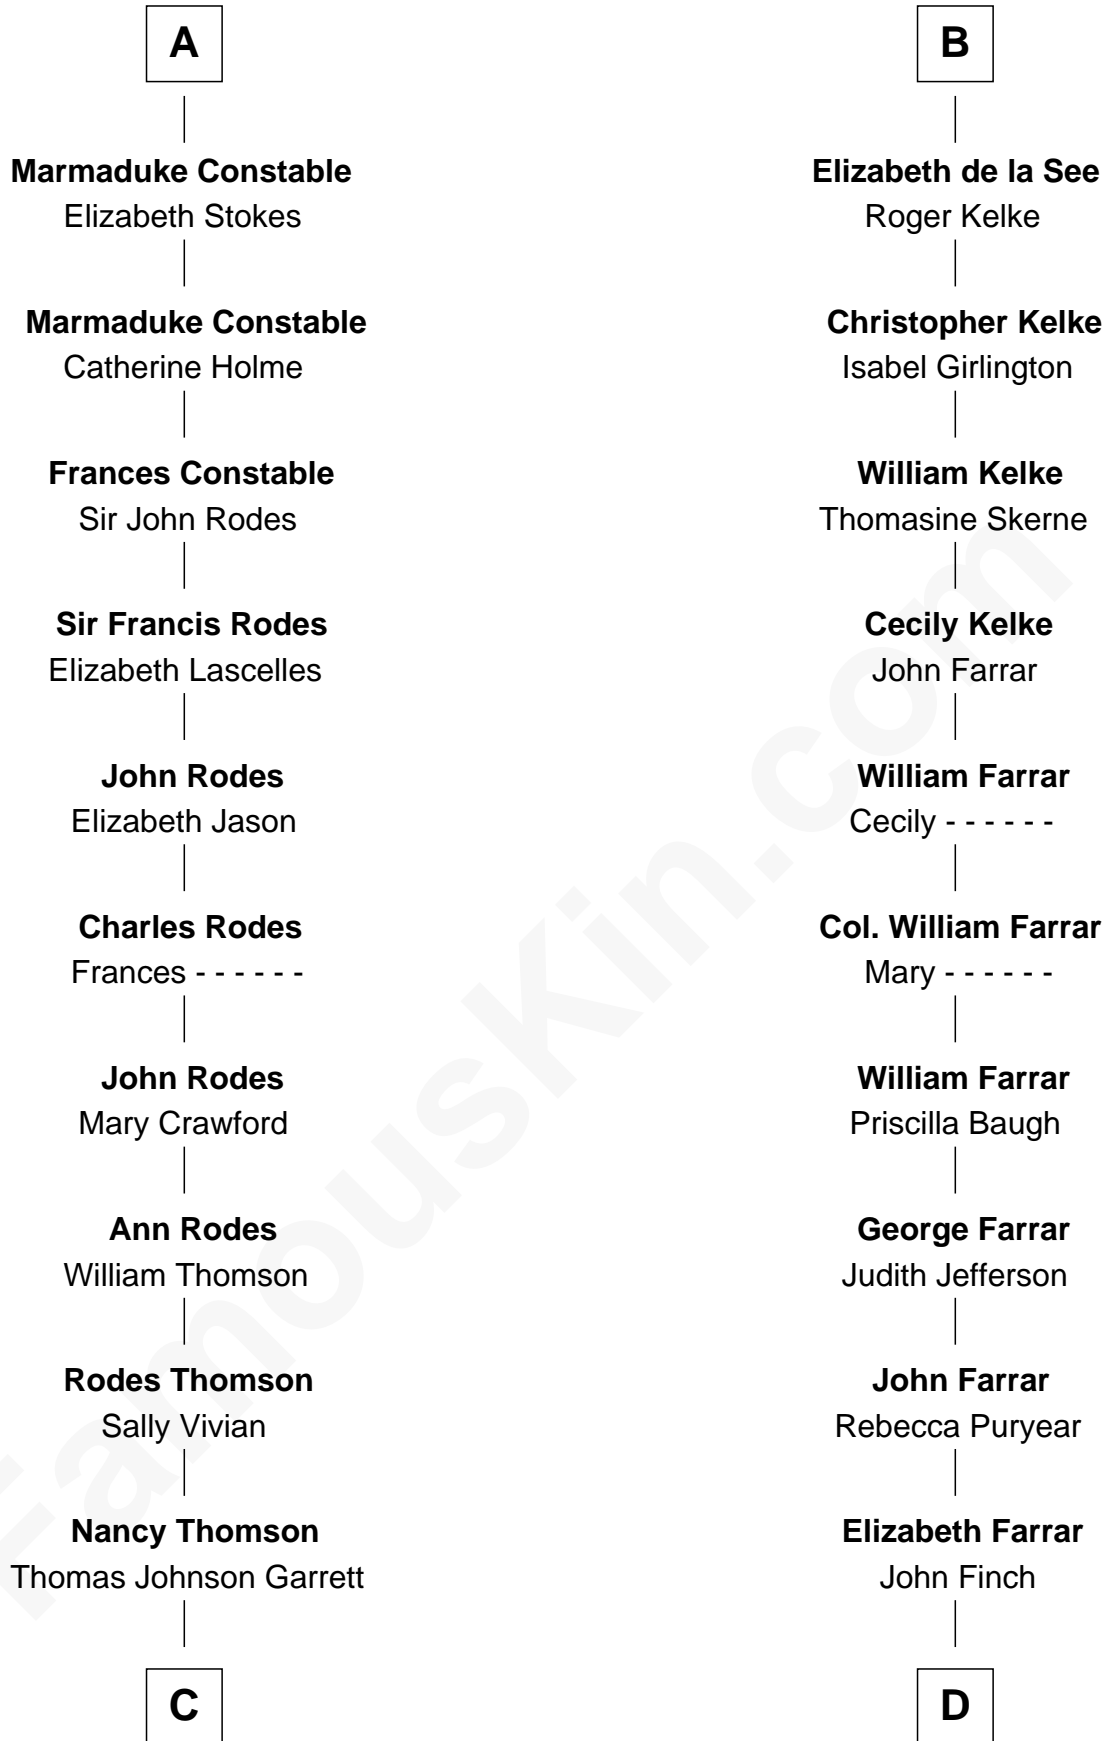

FamousKin.com
Relationship Chart of
Melvyn Douglas
Movie Actor

20th cousin 1 time removed of
Harper Lee
Author of To Kill a Mockingbird

C

Sophia Garrett
Erskine Douglas

Emma Jane Douglas
Col. George Taliaferro Shackelford

Lena Priscilla Shackelford
Edouard Gregory Hesselberg

Melvyn Douglas
Movie Actor

D

John Farrar Finch
Frances Smith

John Robert Finch
Frances Cunningham

James Cunningham Finch
Ellen Rivers Williams

Frances Cunningham Finch
Amasa Coleman Lee