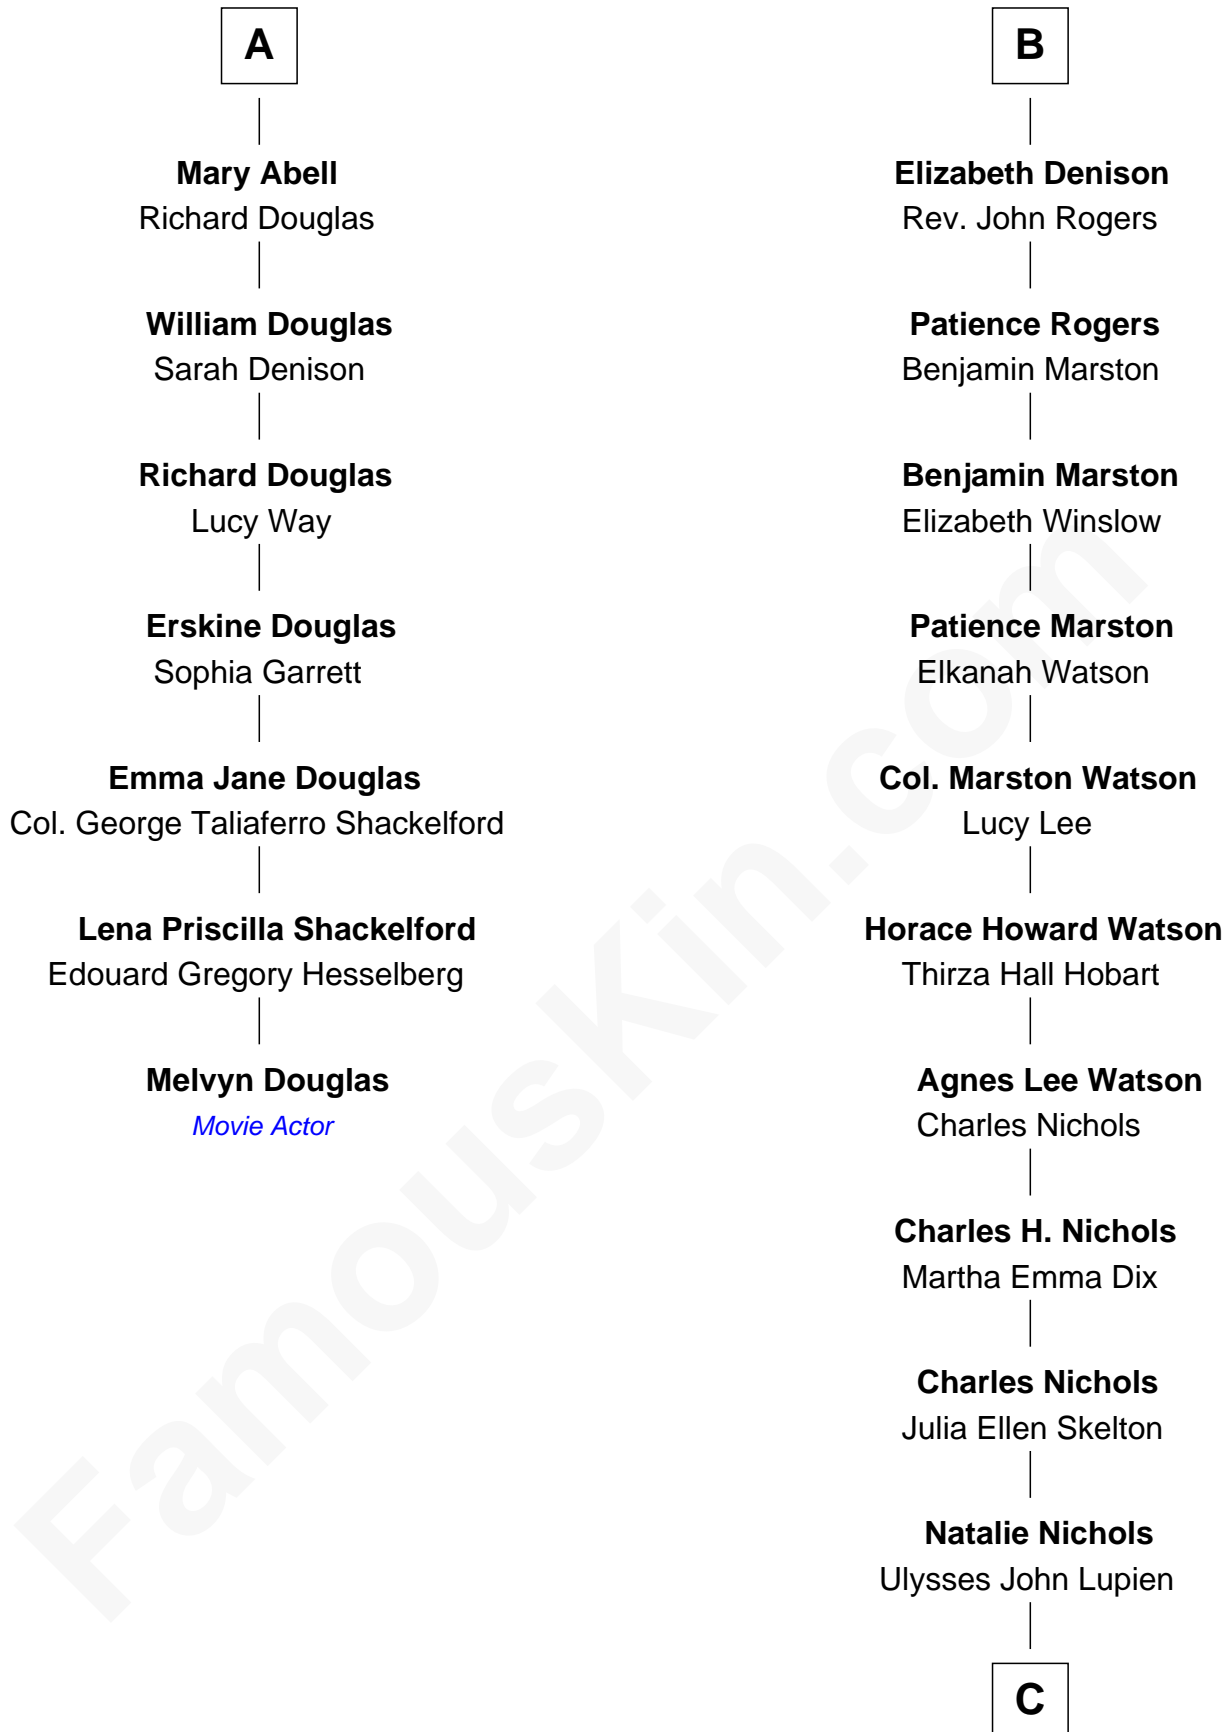

FamousKin.com
Relationship Chart of
Melvyn Douglas
Movie Actor

13th cousin 5 times removed of

John Cena
Movie Actor and WWE Pro Wrestler

C

Carol Frances Lupien

John Joseph Cena

John Cena

Actor and Pro Wrestler

FamousKin.com