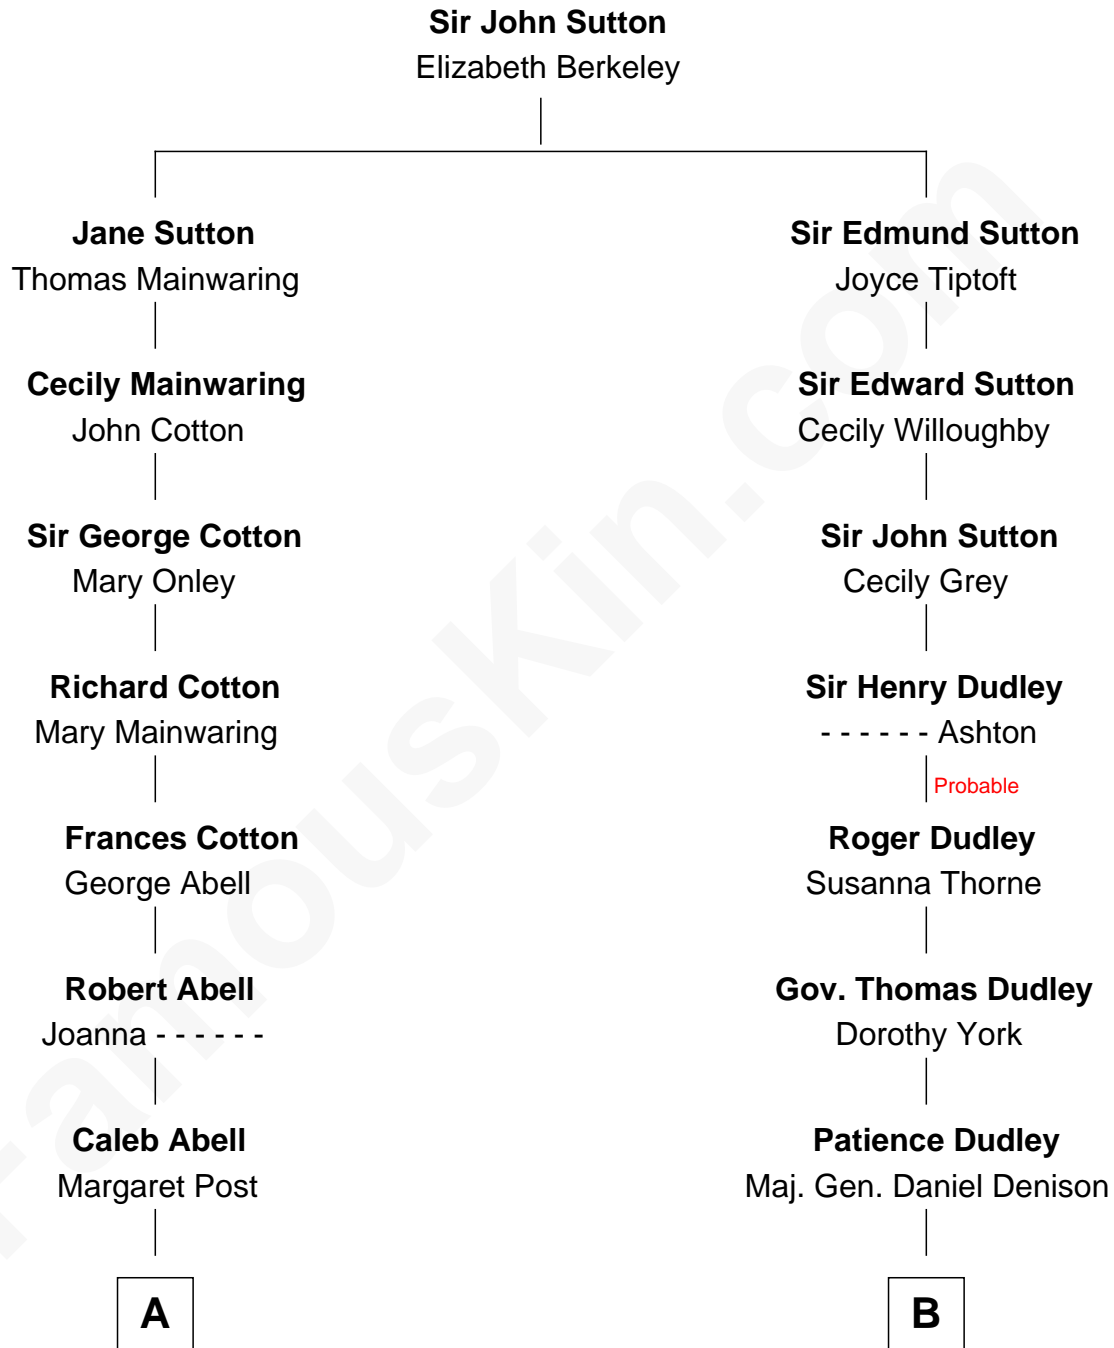

FamousKin.com
Relationship Chart of
Melvyn Douglas
Movie Actor

13th cousin 5 times removed of

John Cena
Movie Actor and WWE Pro Wrestler

C

Carol Frances Lupien

John Joseph Cena

John Cena

Actor and Pro Wrestler

FamousKin.com