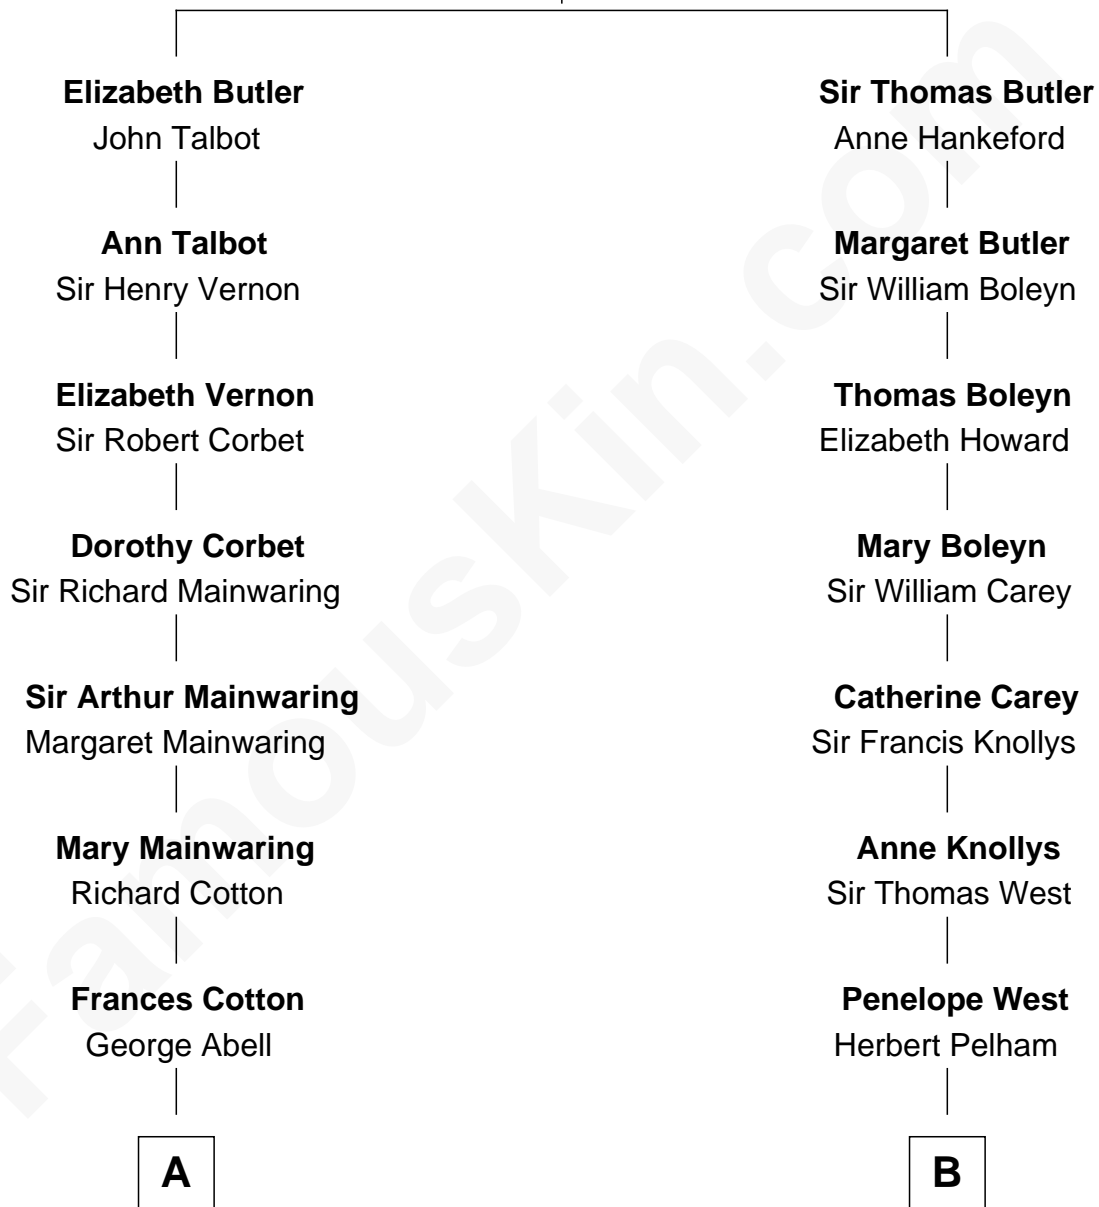

**FamousKin.com**  
**Relationship Chart of**  
**Melvyn Douglas**  
*Movie Actor*

**15th cousin 4 times removed of**  
**John Cena**  
*Movie Actor and WWE Pro Wrestler*

**James Butler**  
 Joan Beauchamp

**C**

**Natalie Nichols**

Ulysses John Lupien

**Carol Frances Lupien**

John Joseph Cena

**John Cena**

*Actor and Pro Wrestler*