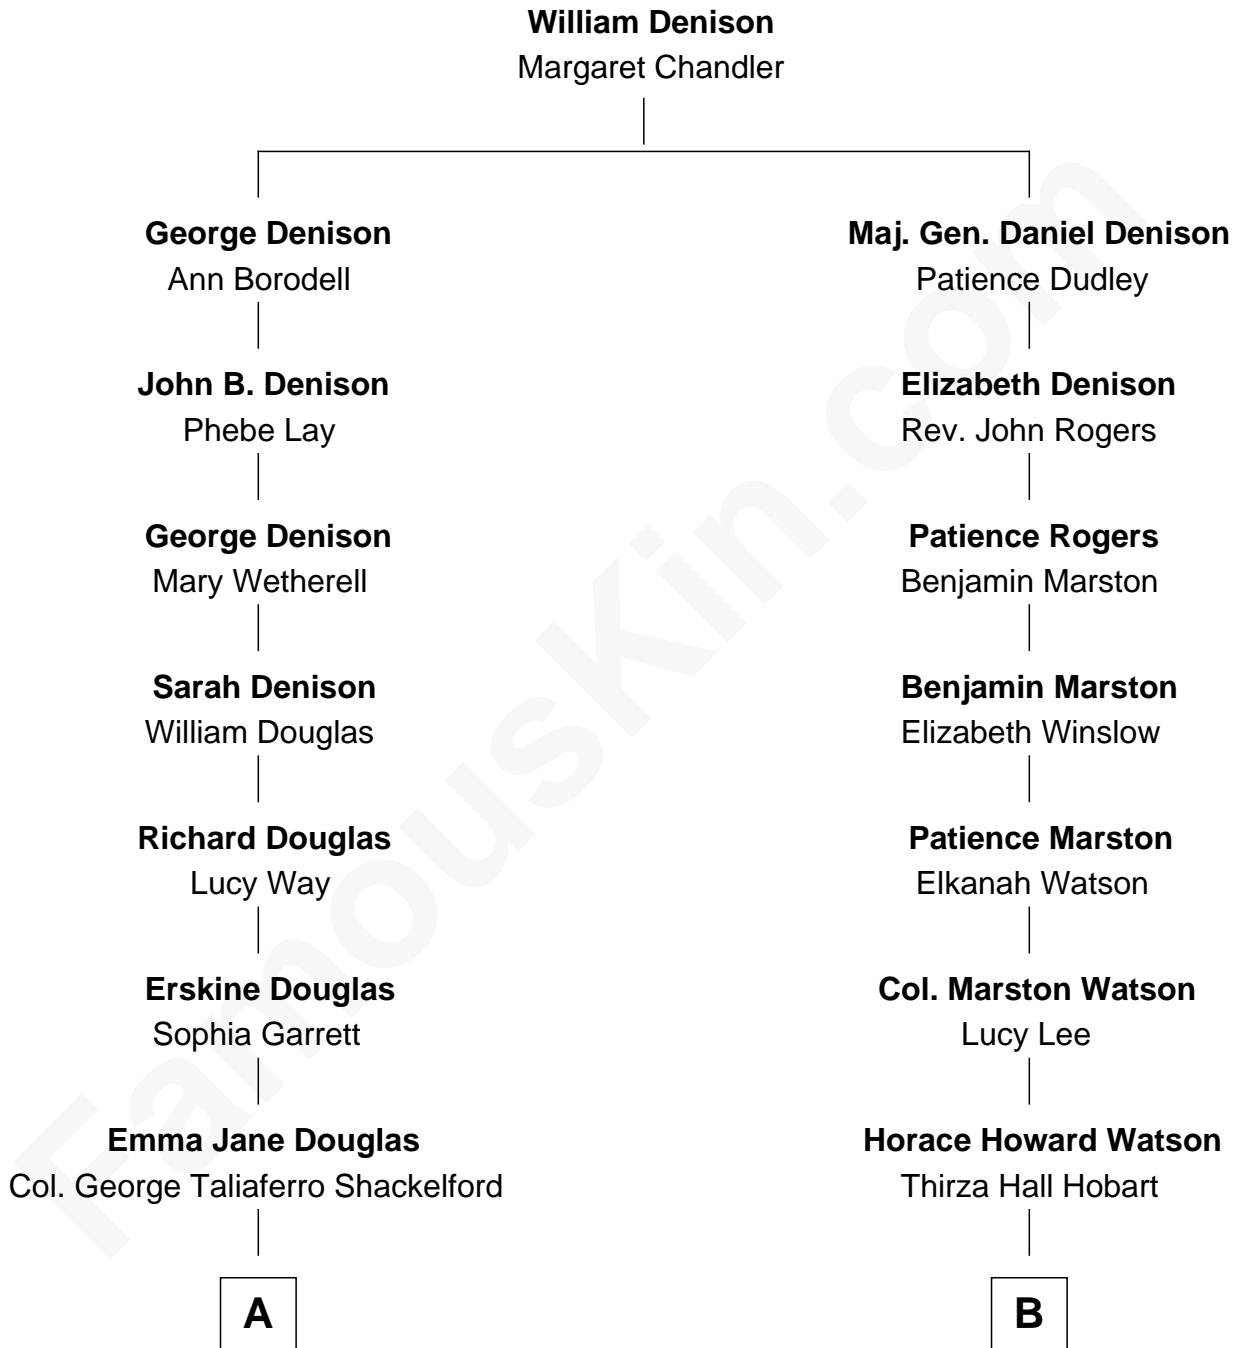

FamousKin.com
Relationship Chart of
Melvyn Douglas
Movie Actor

8th cousin 4 times removed of

John Cena
Movie Actor and WWE Pro Wrestler

A

Lena Priscilla Shackelford
Edouard Gregory Hesselberg

Melvyn Douglas
Movie Actor

B

Agnes Lee Watson
Charles Nichols

Charles H. Nichols
Martha Emma Dix

Charles Nichols
Julia Ellen Skelton

Natalie Nichols
Ulysses John Lupien

Carol Frances Lupien
John Joseph Cena

John Cena
Actor and Pro Wrestler