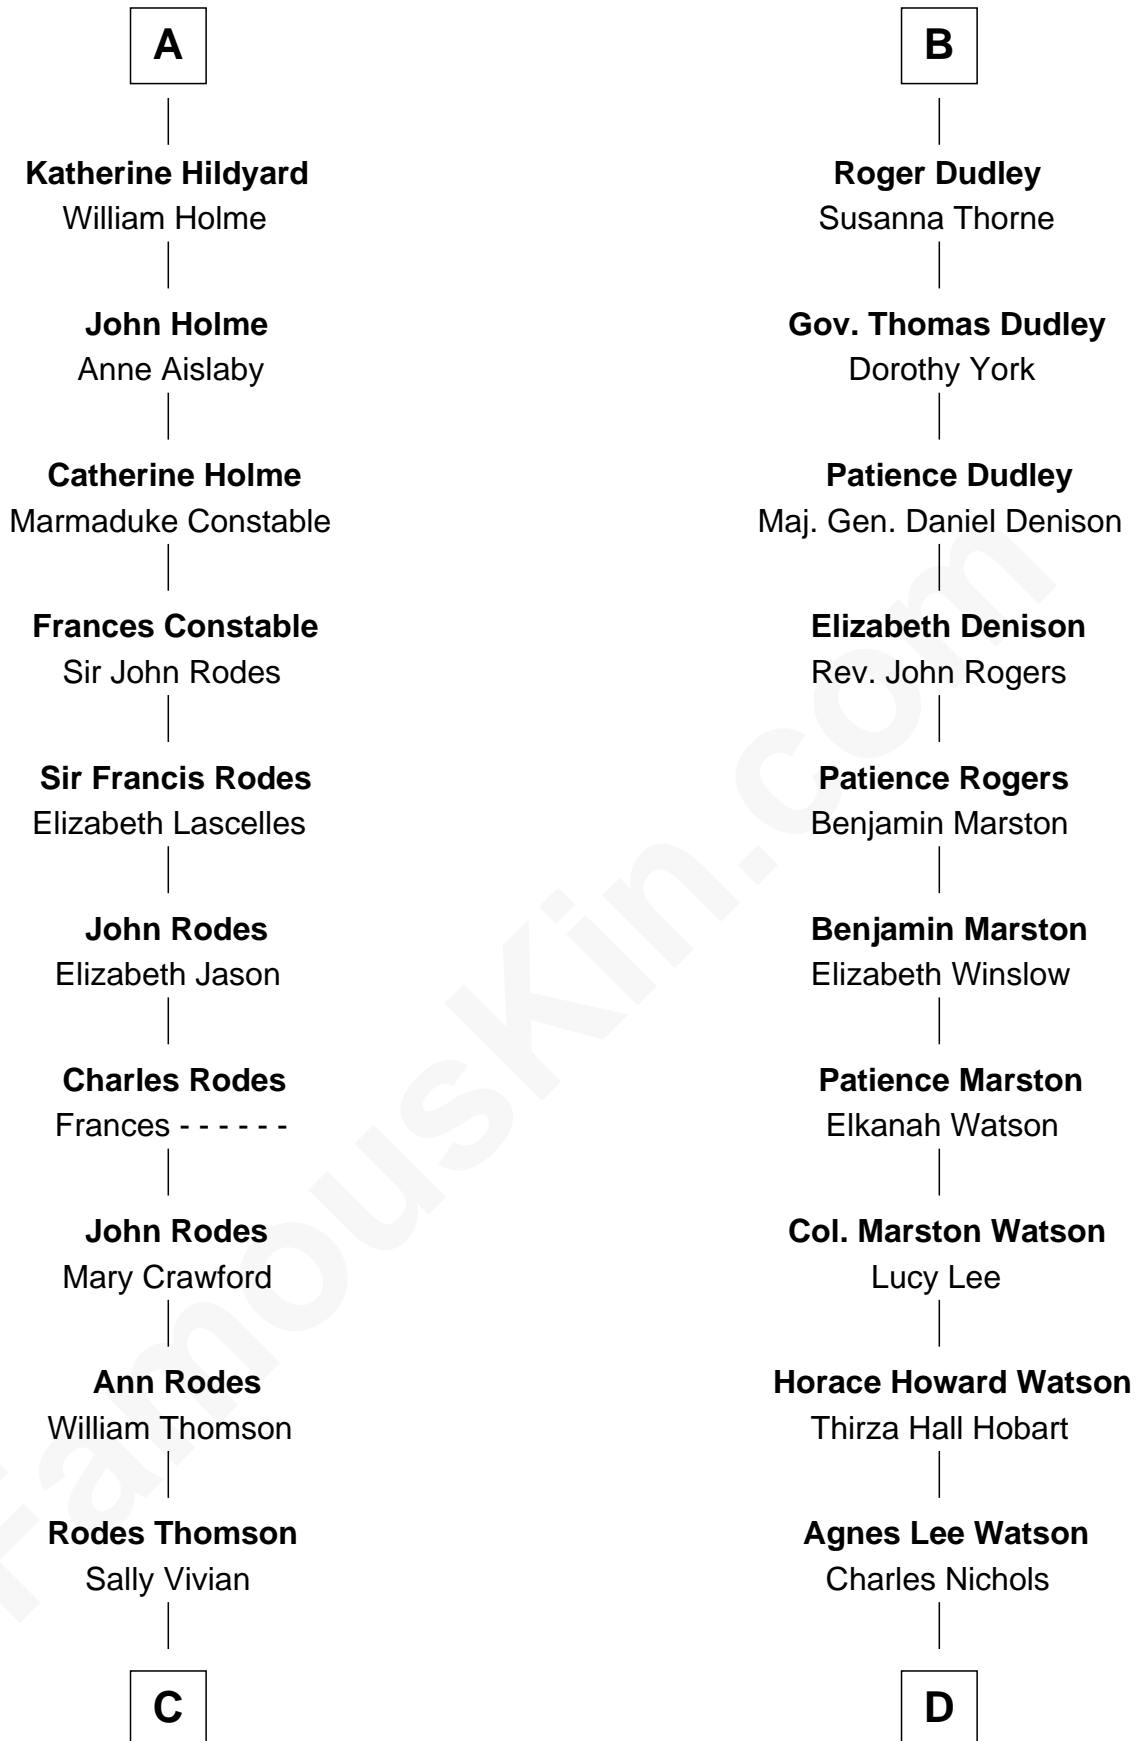

FamousKin.com

Relationship Chart of

Melvyn Douglas

Movie Actor

21st cousin of

John Cena

Movie Actor and WWE Pro Wrestler

Edward III, King of England

Philippa of Hainault

C

Nancy Thomson
Thomas Johnson Garrett

Sophia Garrett
Erskine Douglas

Emma Jane Douglas
Col. George Taliaferro Shackelford

Lena Priscilla Shackelford
Edouard Gregory Hesselberg

Melvyn Douglas
Movie Actor