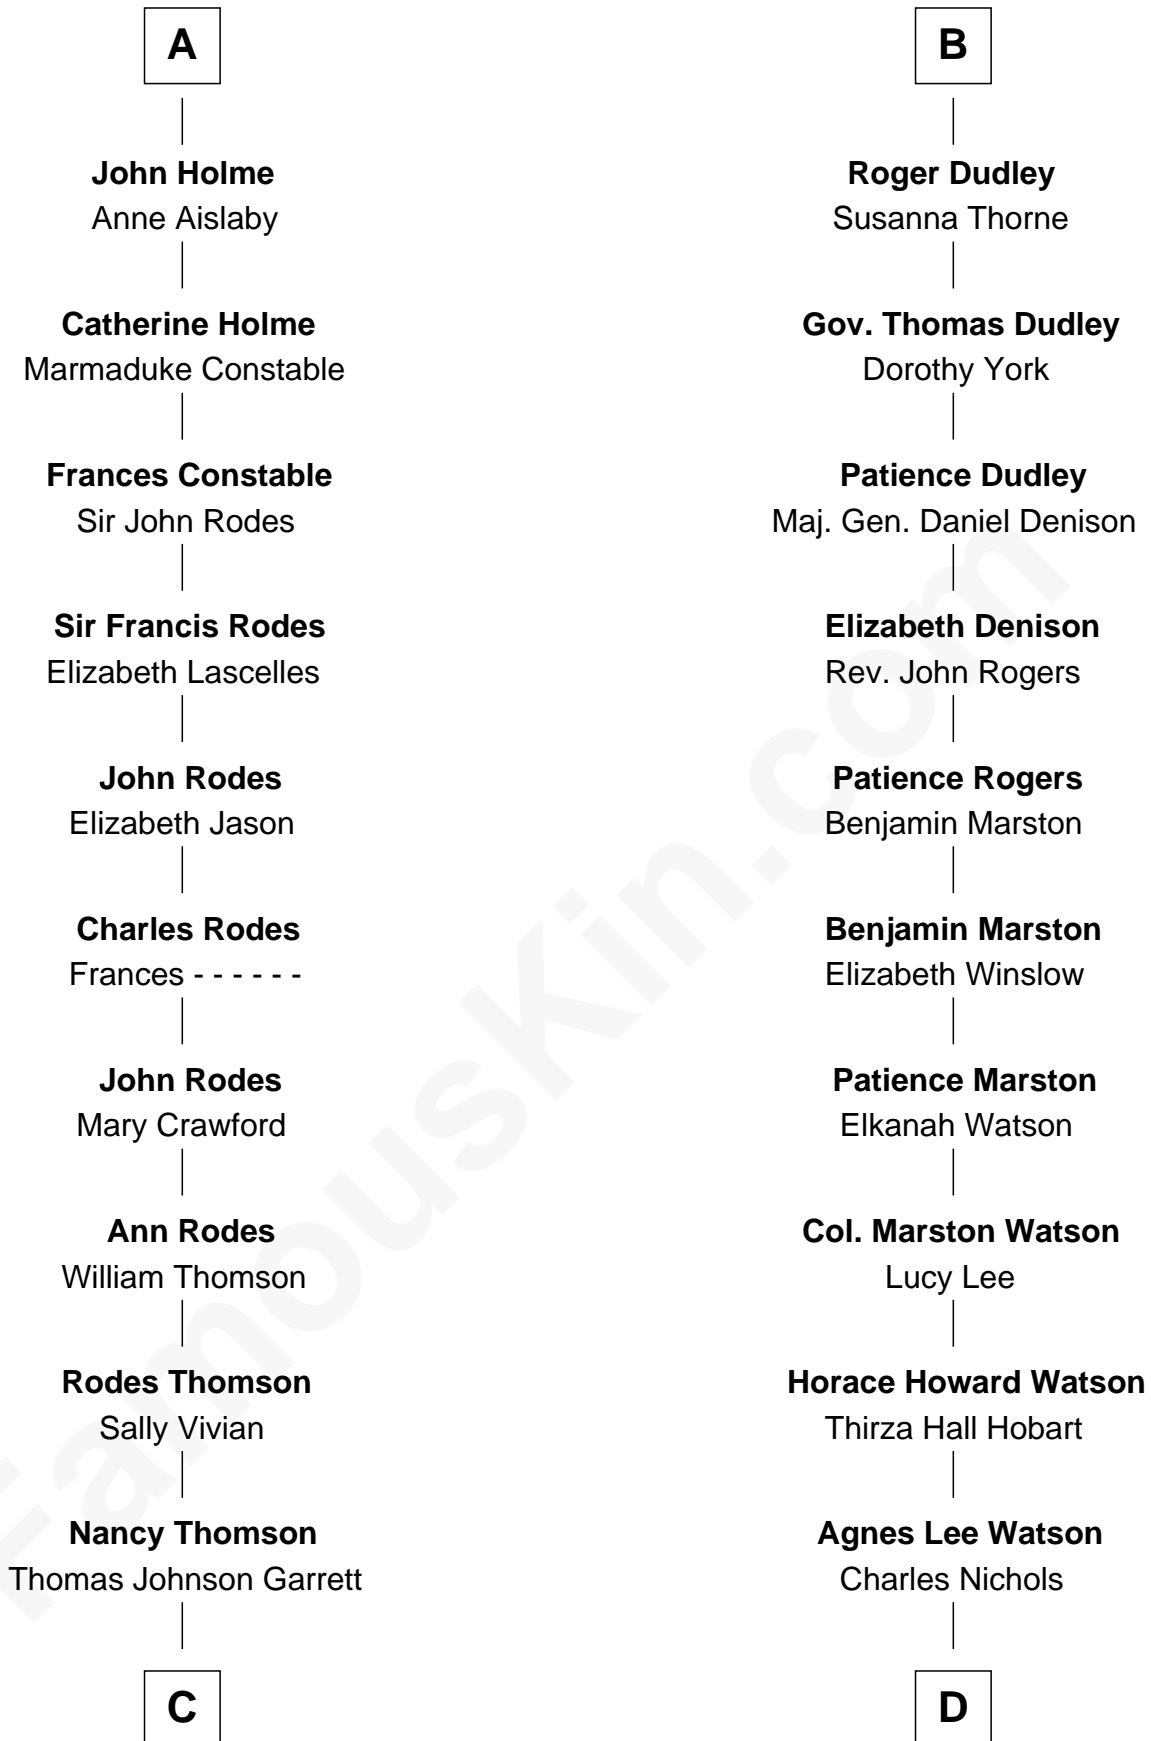

FamousKin.com Relationship Chart of

Melvyn Douglas

Movie Actor

20th cousin 1 time removed of

John Cena

Movie Actor and WWE Pro Wrestler

C

Sophia Garrett
Erskine Douglas

Emma Jane Douglas
Col. George Taliaferro Shackelford

Lena Priscilla Shackelford
Edouard Gregory Hesselberg

Melvyn Douglas
Movie Actor

D

Charles H. Nichols
Martha Emma Dix

Charles Nichols
Julia Ellen Skelton