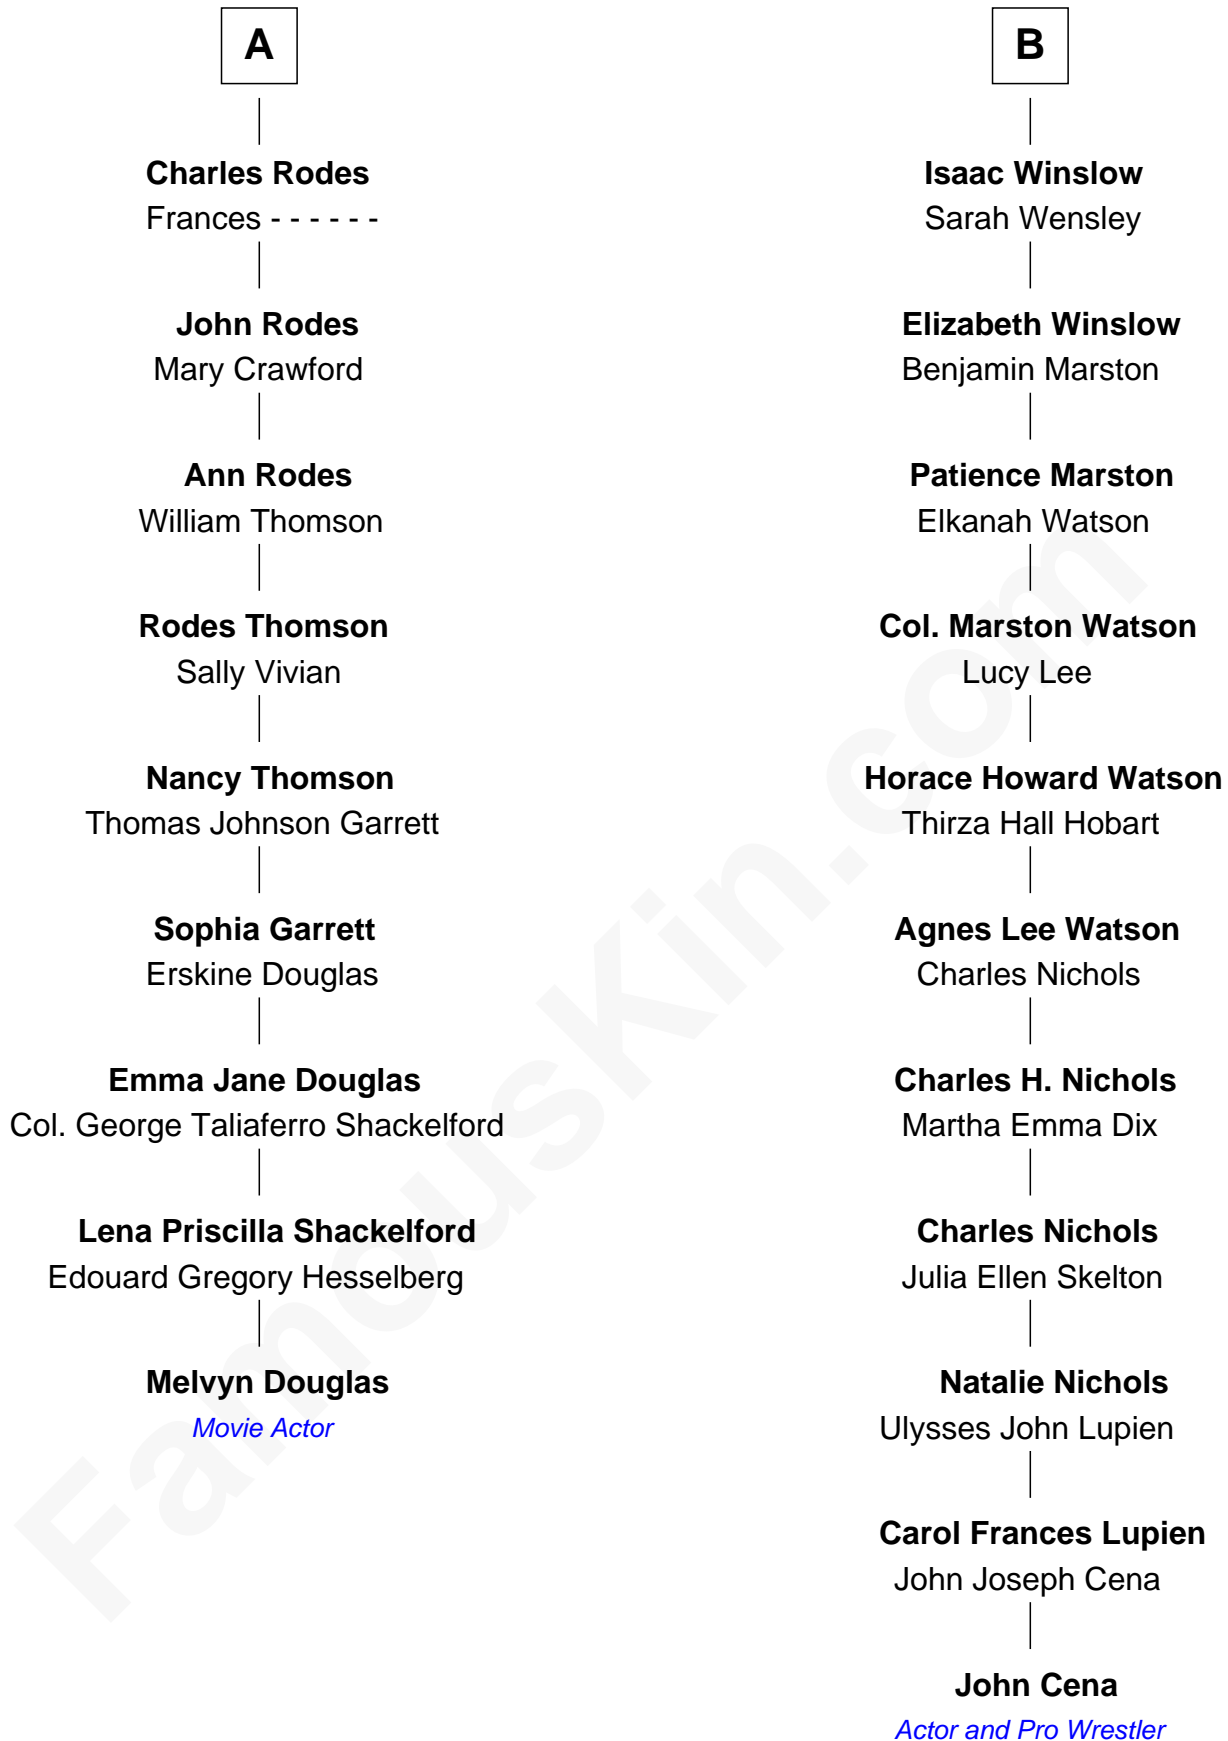

FamousKin.com
Relationship Chart of
Melvyn Douglas
Movie Actor

15th cousin 2 times removed of

John Cena
Movie Actor and WWE Pro Wrestler

John Cena photo by [Edward Joseph Hersom II](#)