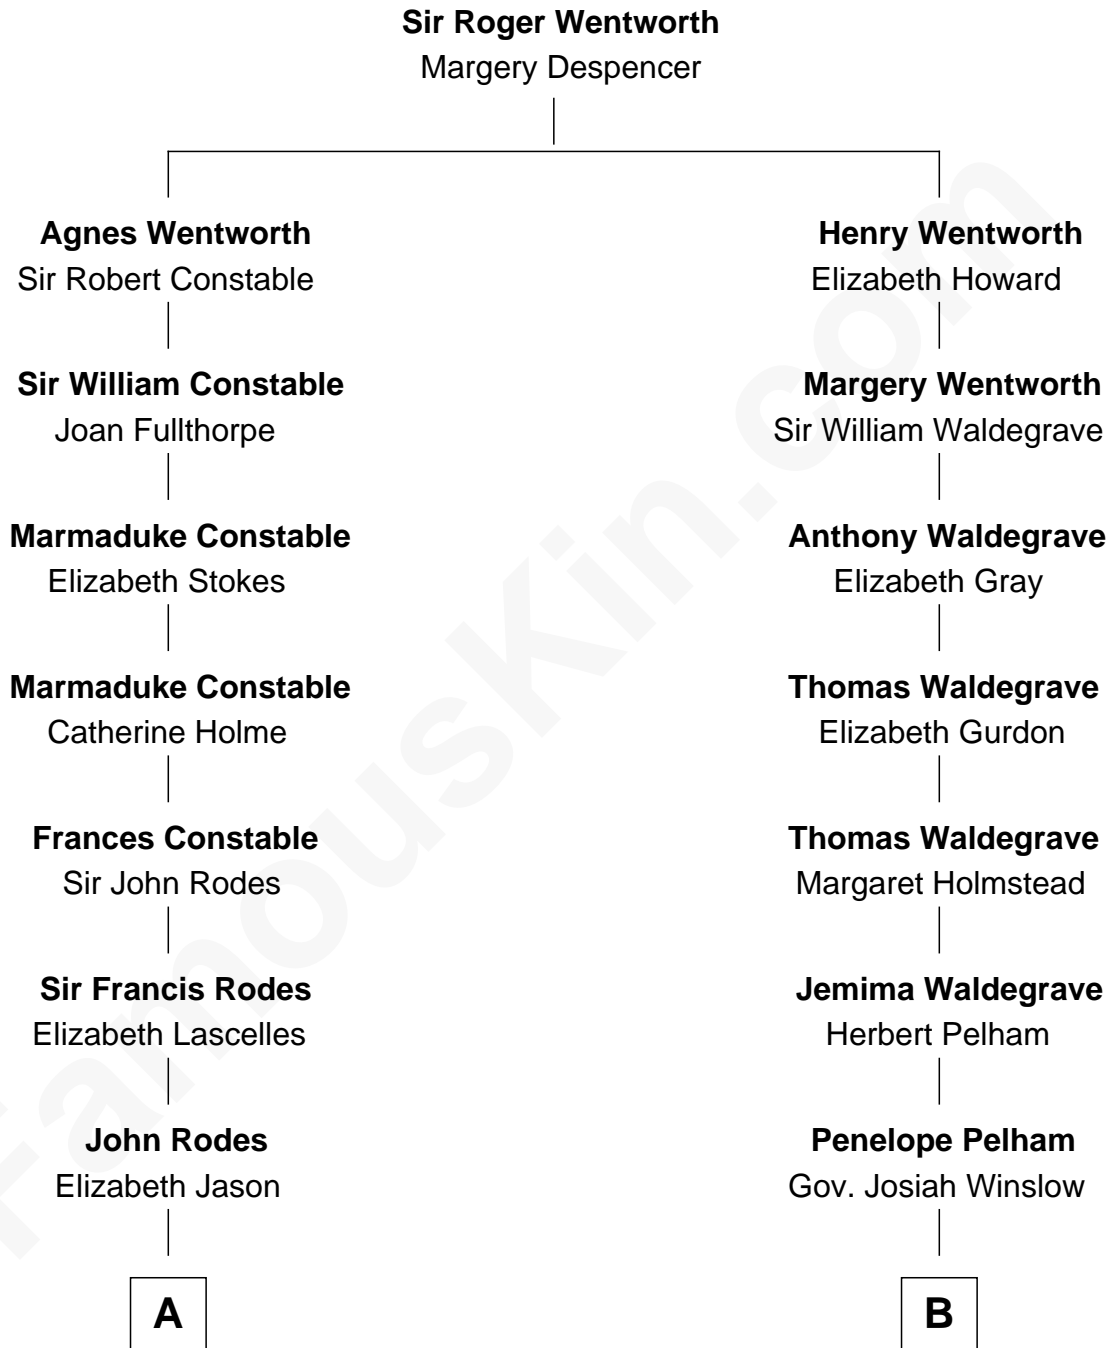

FamousKin.com
Relationship Chart of
Melvyn Douglas
Movie Actor

15th cousin 2 times removed of

John Cena
Movie Actor and WWE Pro Wrestler

John Cena photo by [Edward Joseph Hersom II](#)