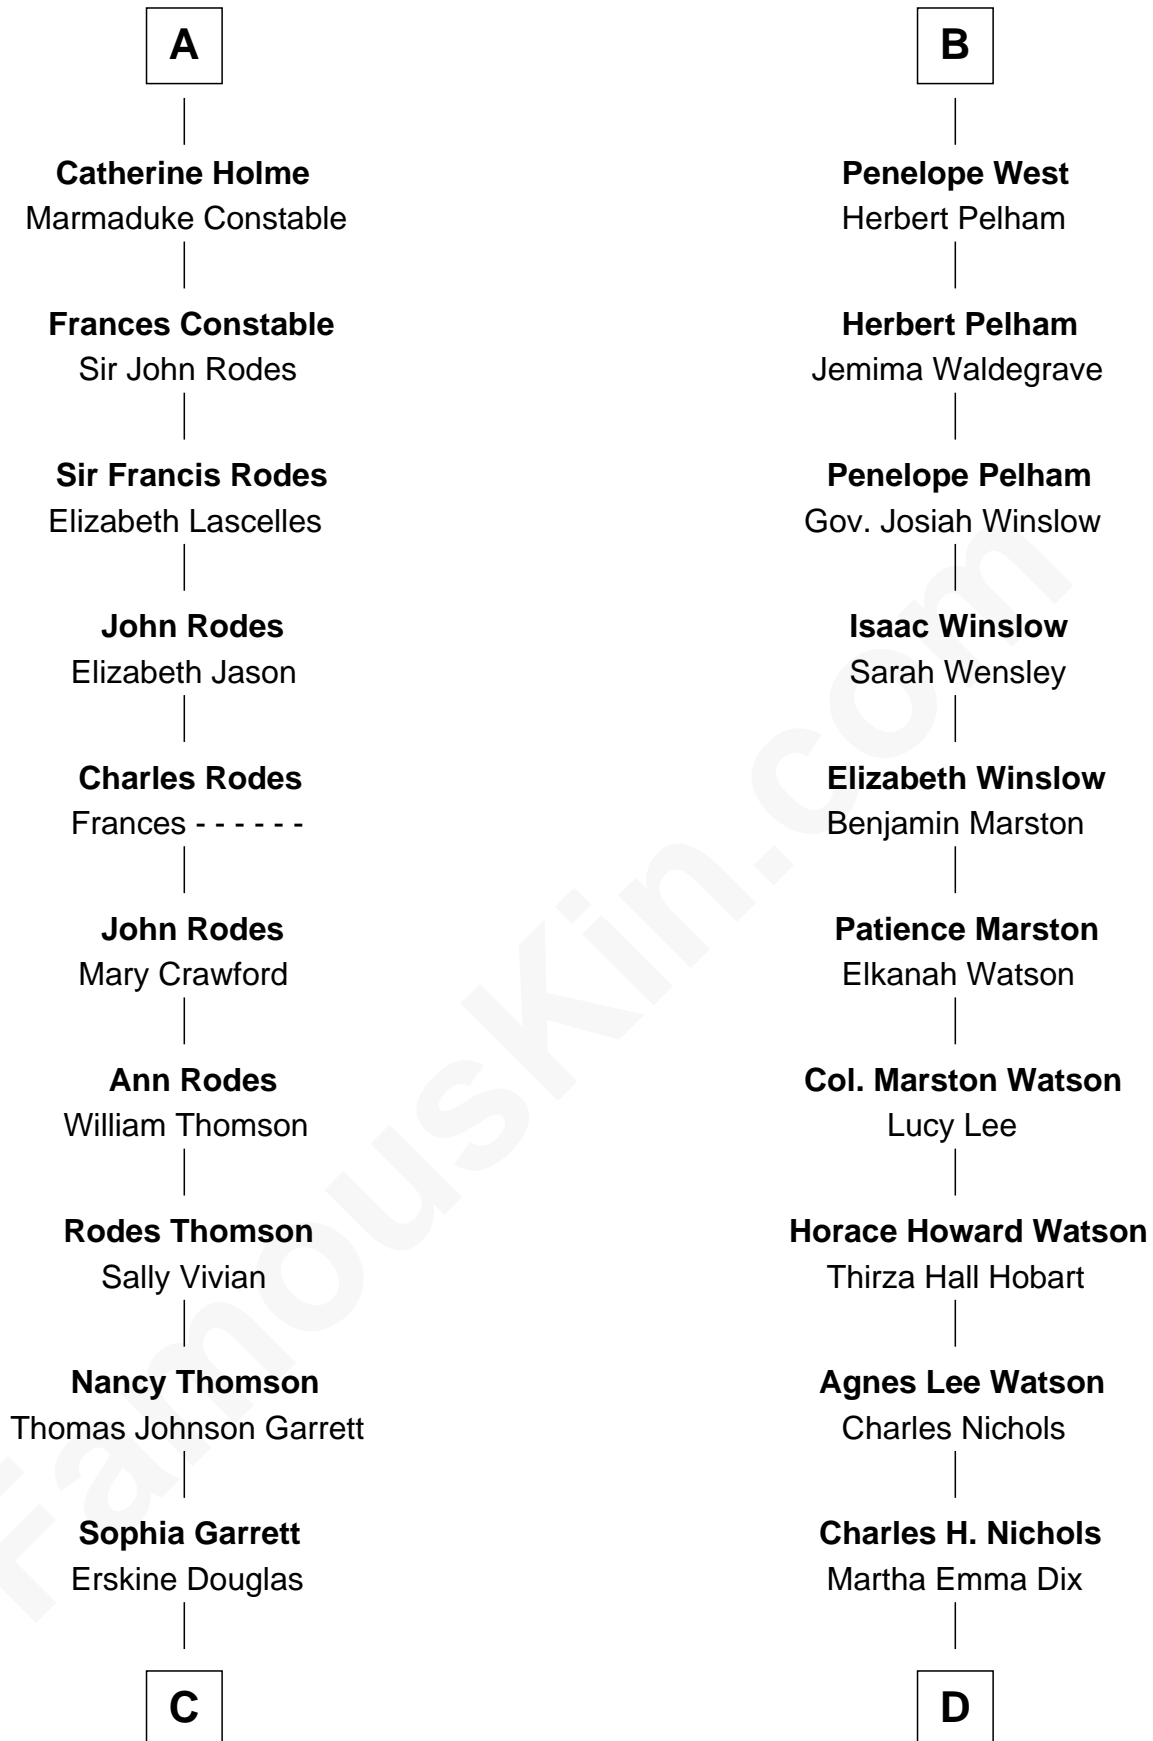

FamousKin.com
Relationship Chart of
Melvyn Douglas
Movie Actor

19th cousin 1 time removed of

John Cena
Movie Actor and WWE Pro Wrestler

Sir Michael de la Pole
 Katherine Wingfield

Michael de la Pole
 Katherine de Stafford

Anne de la Pole
 Robert Thorley

Isabel de la Pole
 Thomas Morley

Margaret Thorley
 Sir Reynold West

Anne Morley
 Sir John Hastings

Sir Richard West
 Katherine Hungerford

Elizabeth Hastings
 Sir Robert Hildyard

Sir Thomas West
 Eleanor Copley

Sir Piers Hildyard
 Joan de la See

Sir George West
 Elizabeth Morton

Katherine Hildyard
 William Holme

Sir William West
 Elizabeth Strange

John Holme
 Anne Aislaby

Sir Thomas West
 Anne Knollys

A

B

C

Emma Jane Douglas
Col. George Taliaferro Shackelford

Lena Priscilla Shackelford
Edouard Gregory Hesselberg

Melvyn Douglas
Movie Actor

D

Charles Nichols
Julia Ellen Skelton