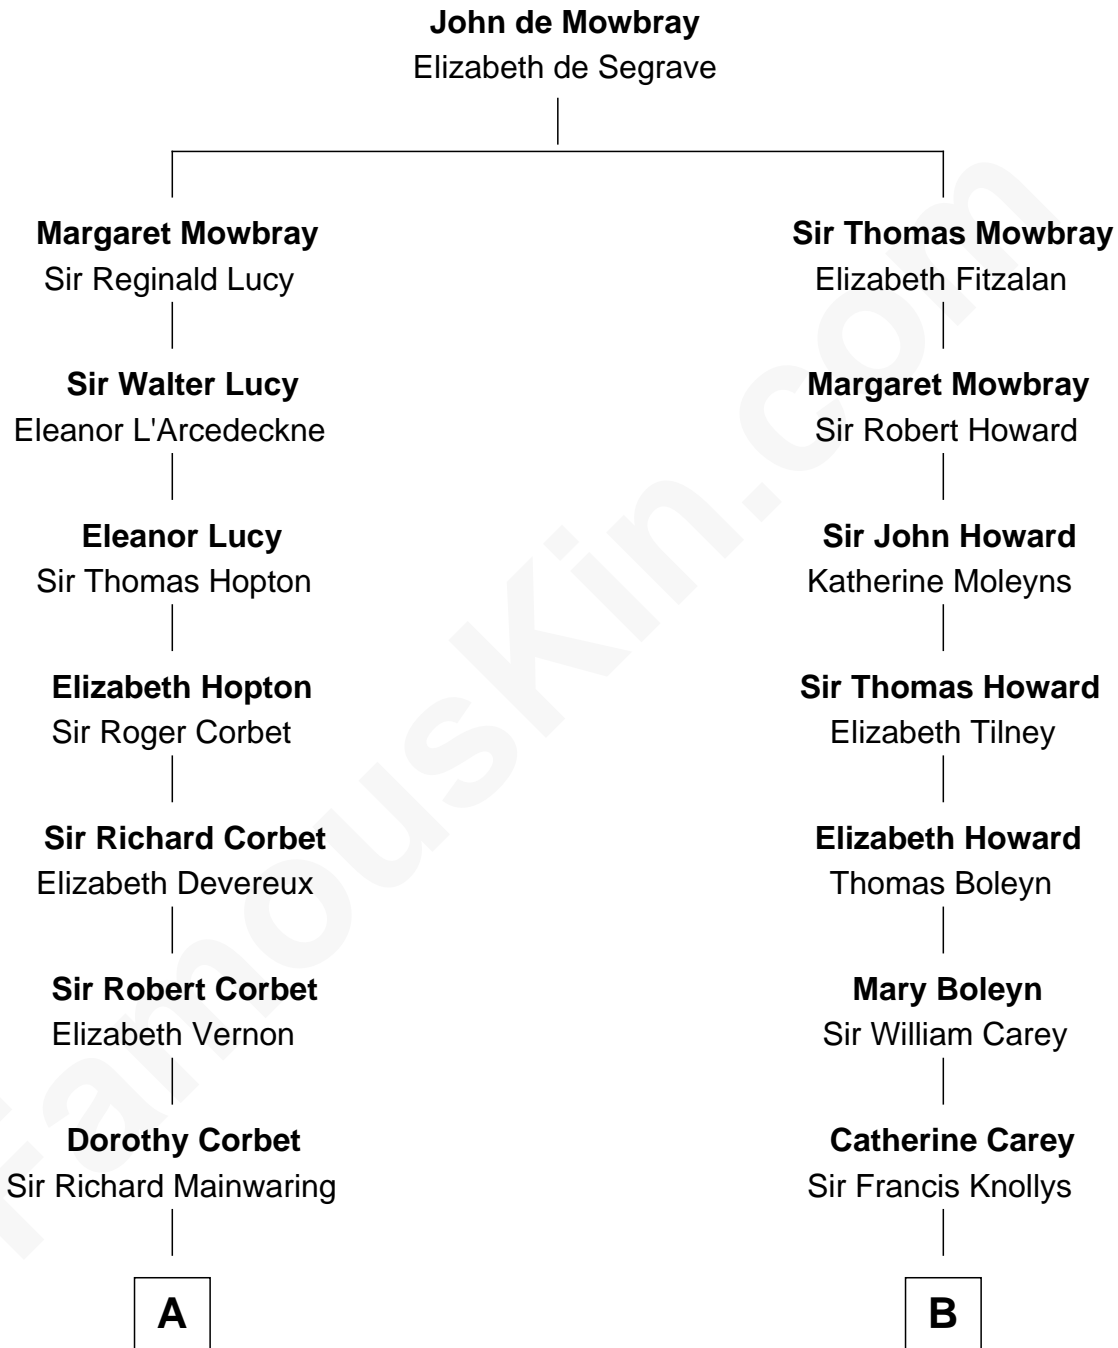

FamousKin.com Relationship Chart of

Melvyn Douglas
Movie Actor

18th cousin 3 times removed of

John Cena

Movie Actor and WWE Pro Wrestler

C

Lena Priscilla Shackelford
Edouard Gregory Hesselberg

Melvyn Douglas
Movie Actor