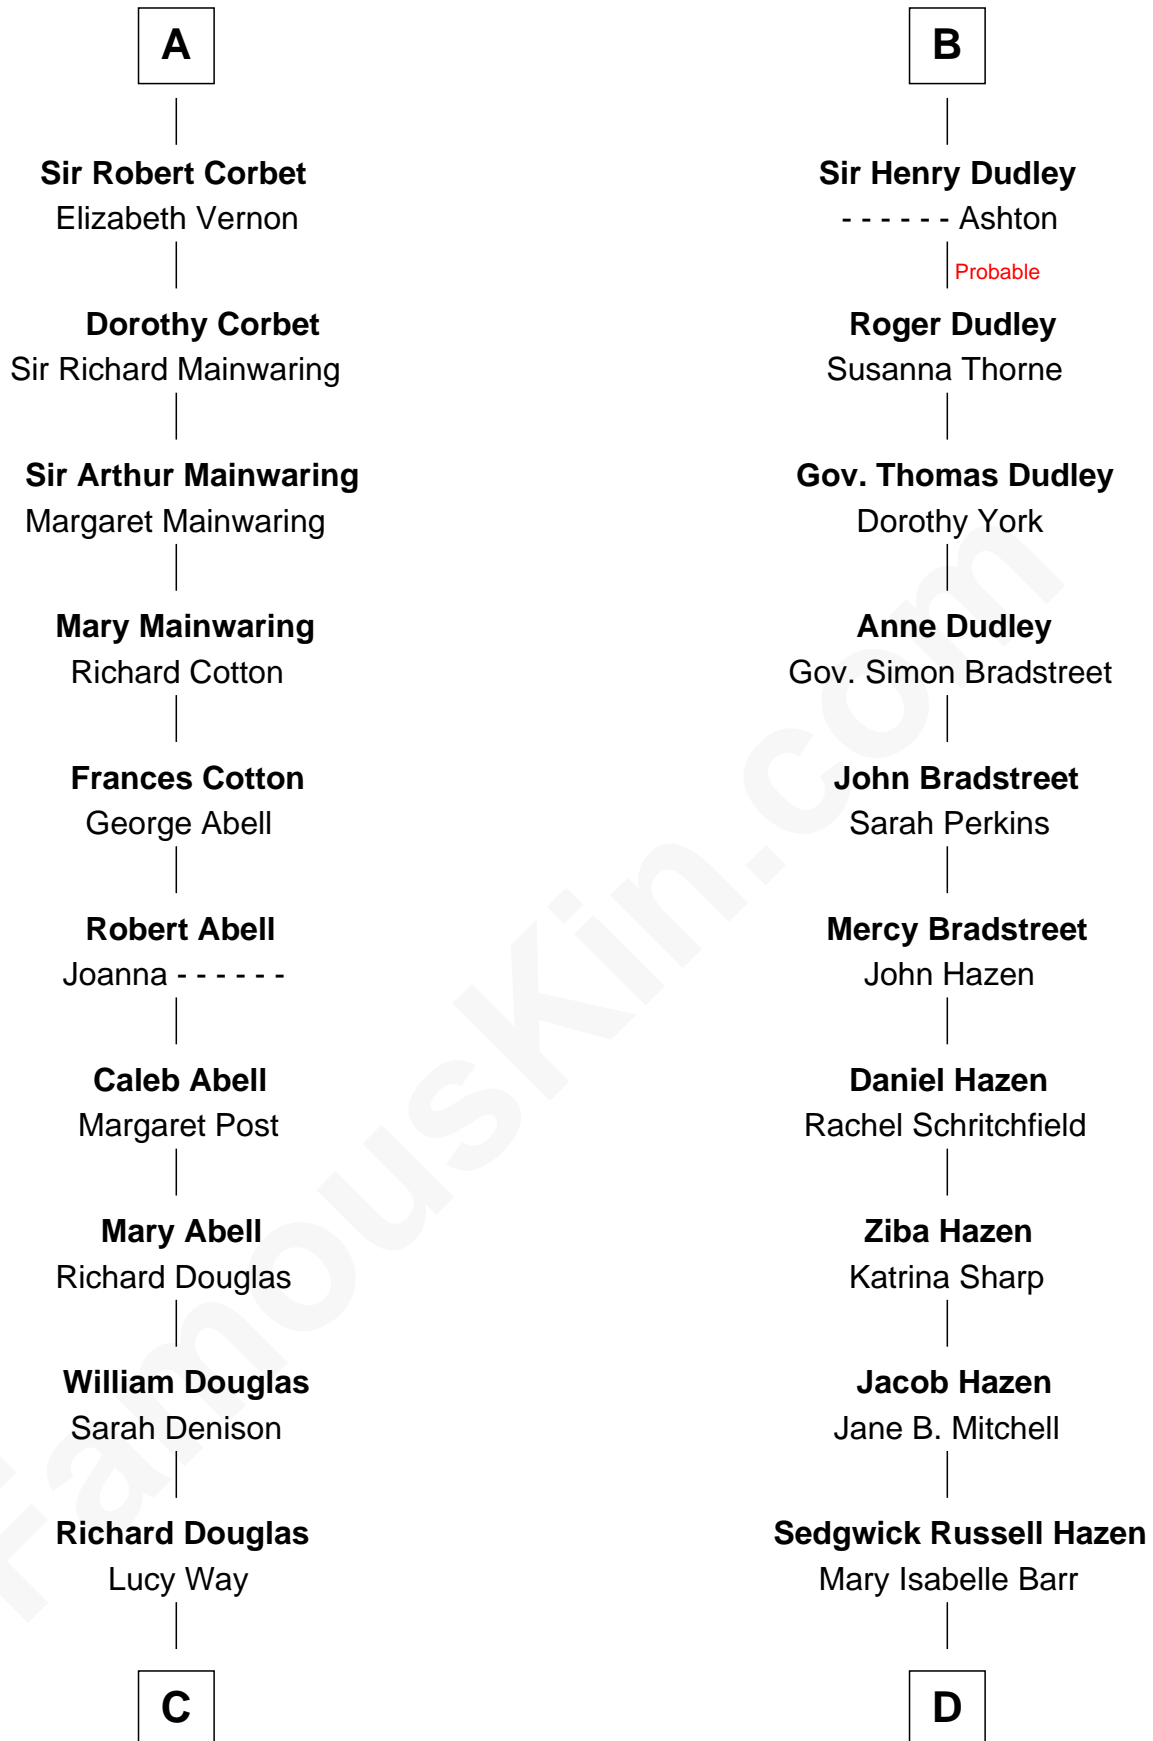

FamousKin.com

Relationship Chart of

Melvyn Douglas

Movie Actor

20th cousin of

J. K. Simmons

TV and Movie Actor

Sir Roger de Grey
Elizabeth de Hastings

C

Erskine Douglas

Sophia Garrett

Emma Jane Douglas

Col. George Taliaferro Shackelford

Lena Priscilla Shackelford

Edouard Gregory Hesselberg

Melvyn Douglas

Movie Actor

D

Lewis Jacob Hazen

Emma Broaddus Lewis

Ruth Hazen

Col. Ralph Archibald Kimble

Patricia Kimble

Dr. Donald William Simmons