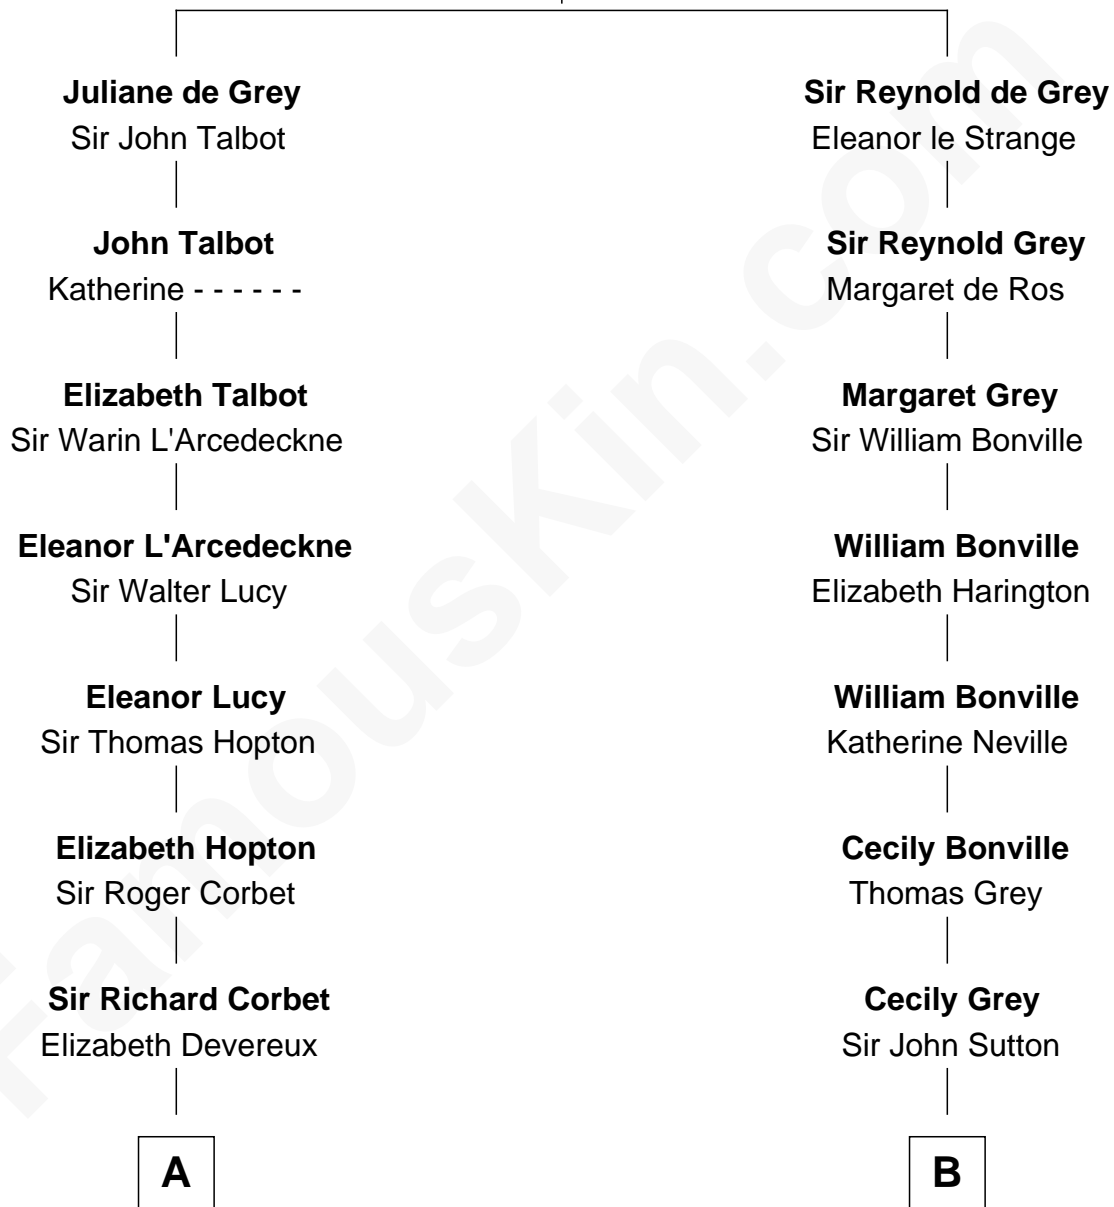

FamousKin.com

Relationship Chart of

Melvyn Douglas

Movie Actor

20th cousin of

J. K. Simmons

TV and Movie Actor

Sir Roger de Grey
Elizabeth de Hastings

C

Erskine Douglas

Sophia Garrett

Emma Jane Douglas

Col. George Taliaferro Shackelford

Lena Priscilla Shackelford

Edouard Gregory Hesselberg

Melvyn Douglas