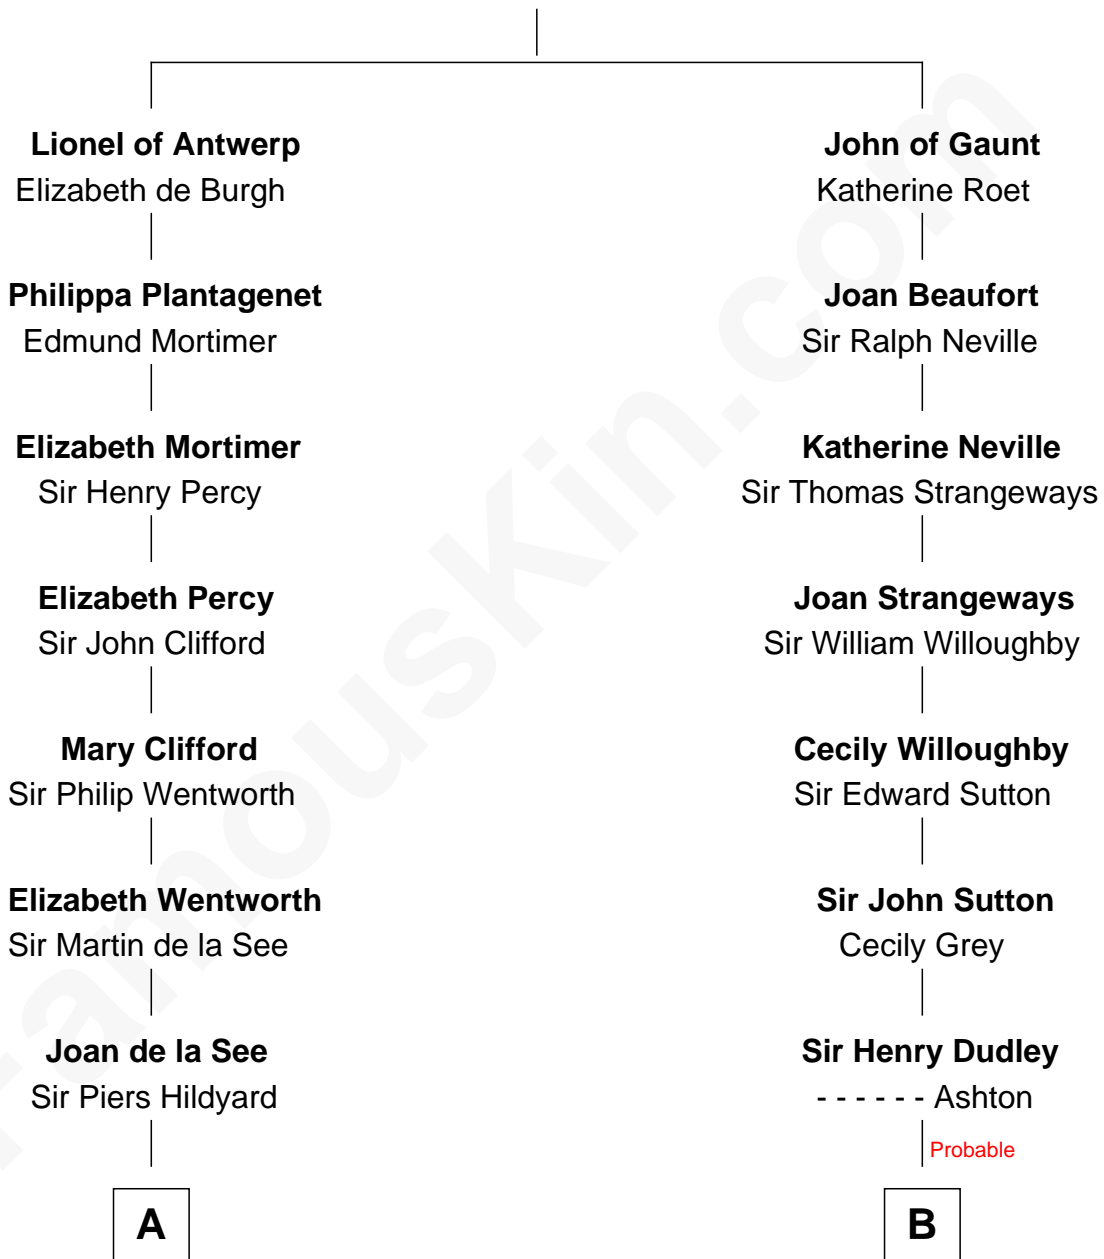

FamousKin.com

Relationship Chart of

Melvyn Douglas

Movie Actor

19th cousin 2 times removed of

J. K. Simmons
TV and Movie Actor

Edward III, King of England
Philippa of Hainault

C

Nancy Thomson
Thomas Johnson Garrett

Sophia Garrett
Erskine Douglas

Emma Jane Douglas
Col. George Taliaferro Shackelford

Lena Priscilla Shackelford
Edouard Gregory Hesselberg

Melvyn Douglas
Movie Actor

D

Ruth Hazen
Col. Ralph Archibald Kimble