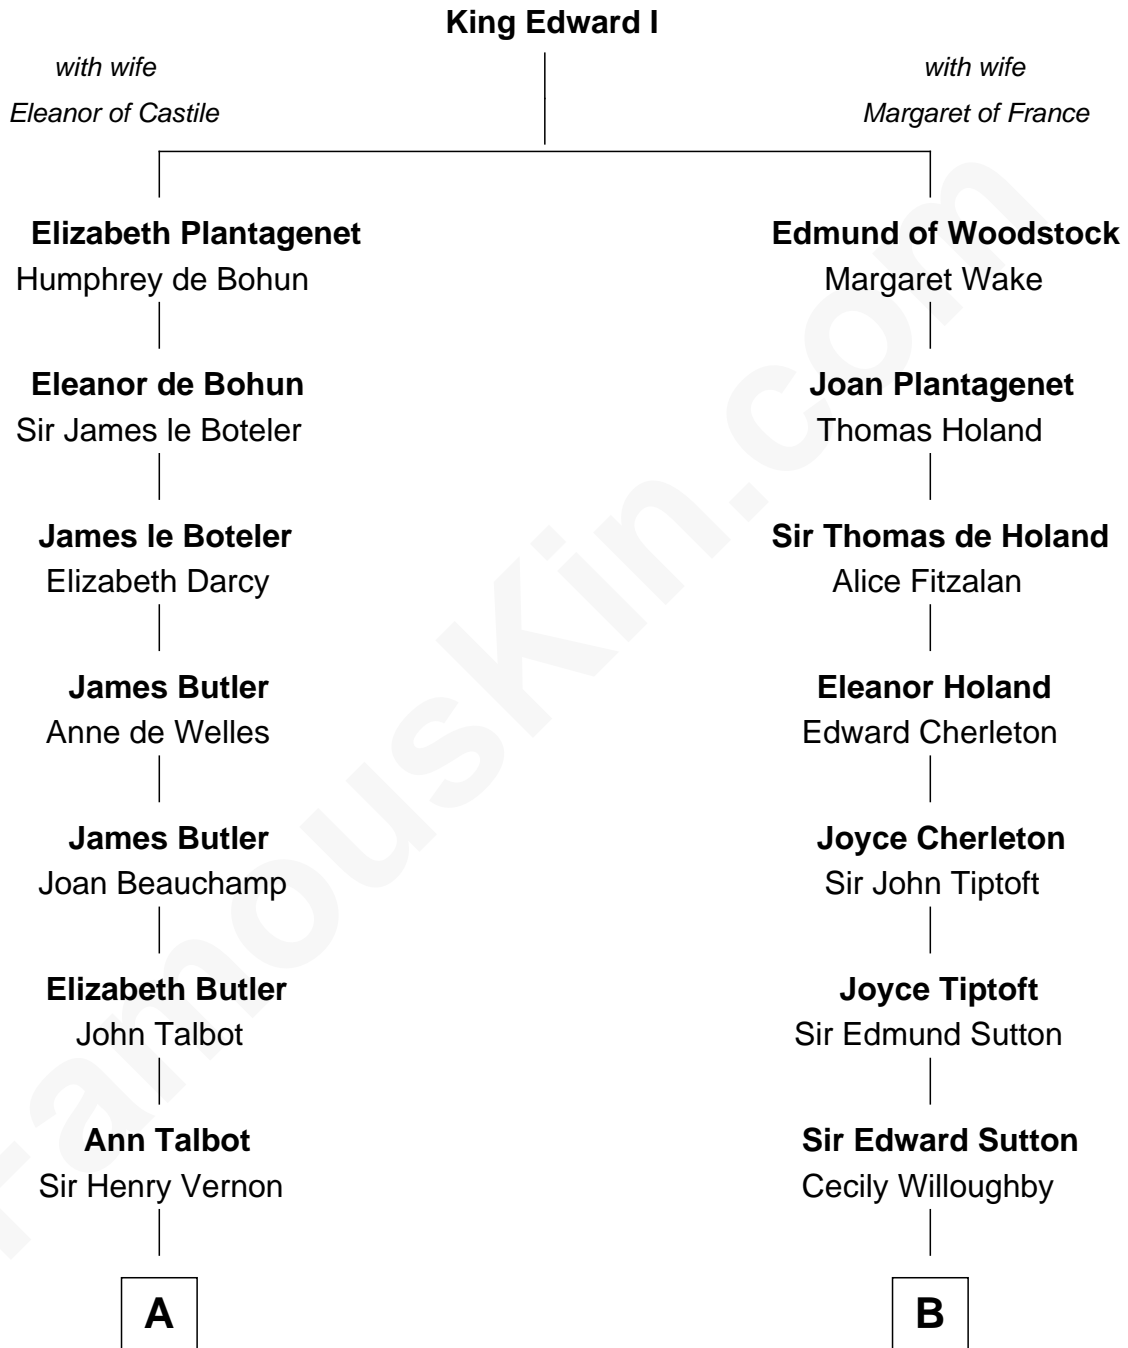

FamousKin.com Relationship Chart of

Melvyn Douglas
Movie Actor

20th cousin 1 time removed of

J. K. Simmons
TV and Movie Actor

C

Erskine Douglas

Sophia Garrett

Emma Jane Douglas

Col. George Taliaferro Shackelford

Lena Priscilla Shackelford

Edouard Gregory Hesselberg

Melvyn Douglas

Movie Actor

D

Sedgwick Russell Hazen

Mary Isabelle Barr