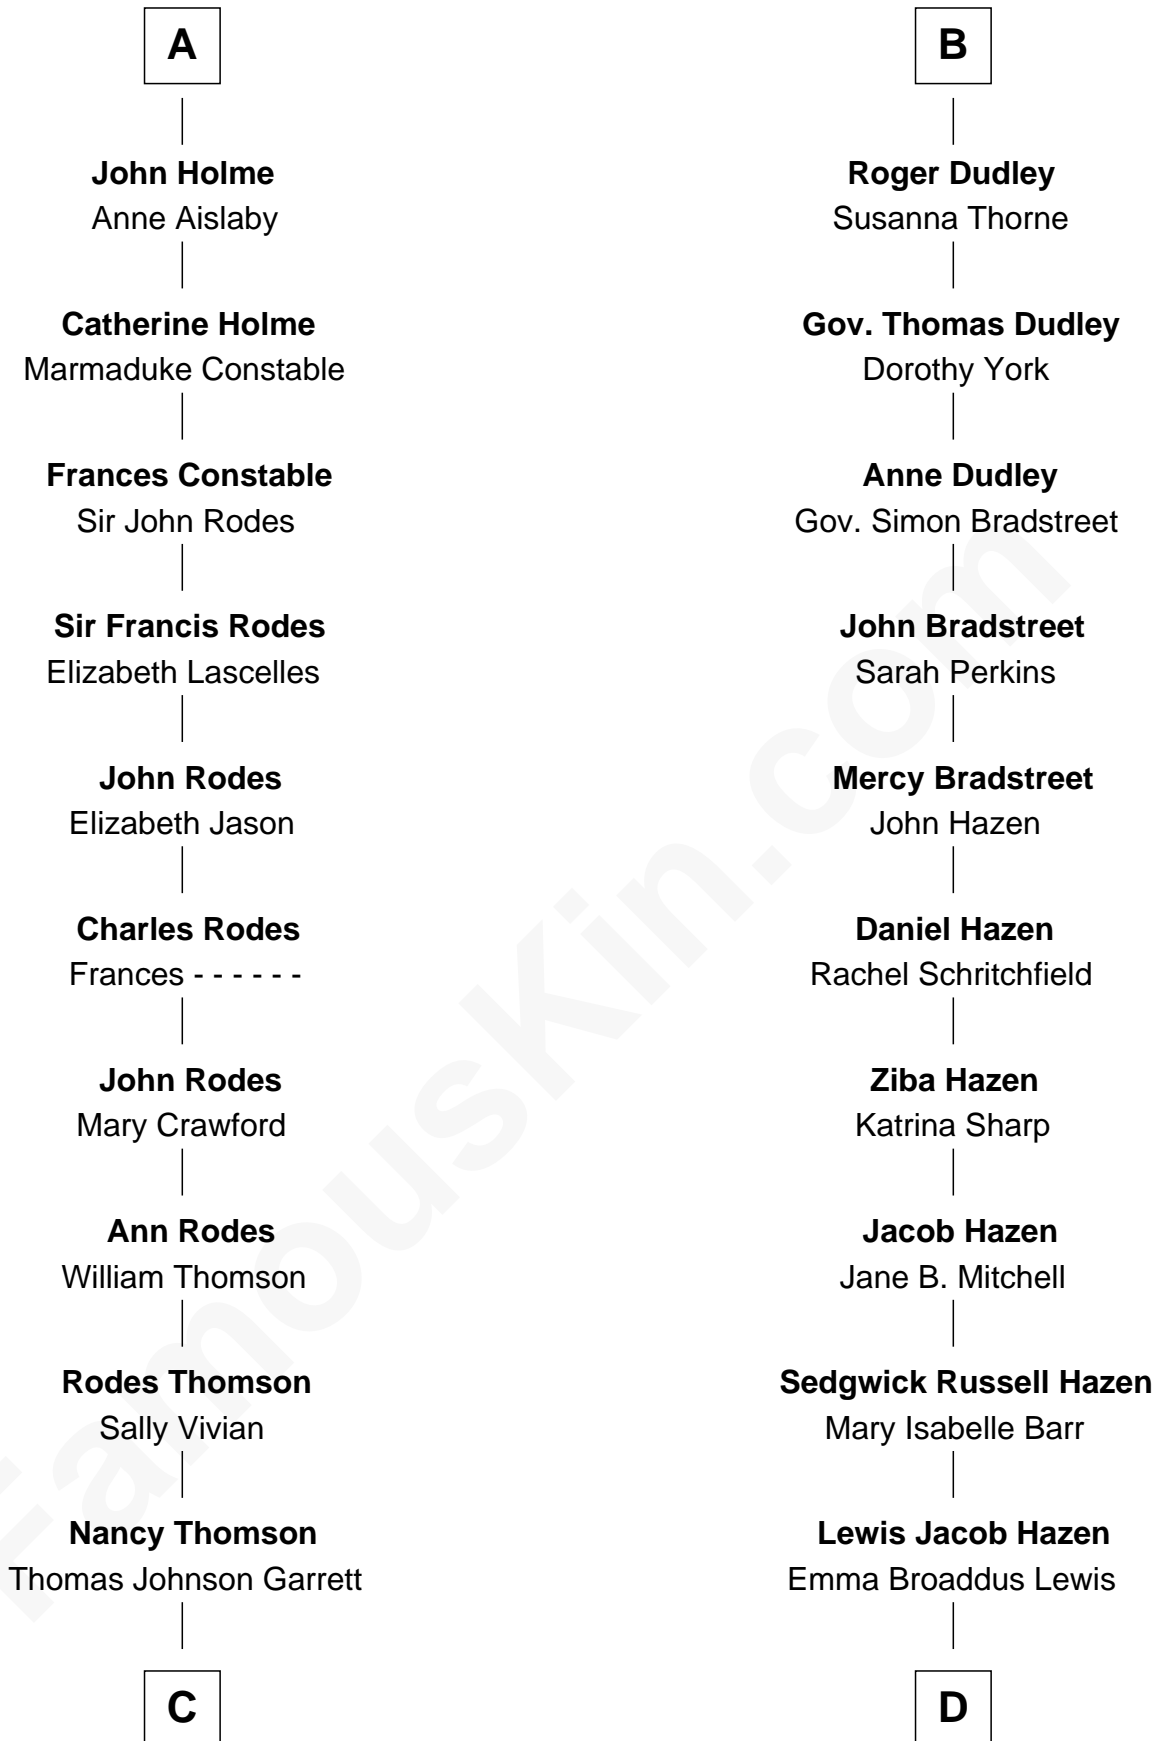

FamousKin.com

Relationship Chart of

Melvyn Douglas

Movie Actor

19th cousin 1 time removed of

J. K. Simmons

TV and Movie Actor

Sir Ralph de Neville

Alice de Audley

C

Sophia Garrett
Erskine Douglas

Emma Jane Douglas
Col. George Taliaferro Shackelford

Lena Priscilla Shackelford
Edouard Gregory Hesselberg

Melvyn Douglas
Movie Actor

D

Ruth Hazen
Col. Ralph Archibald Kimble