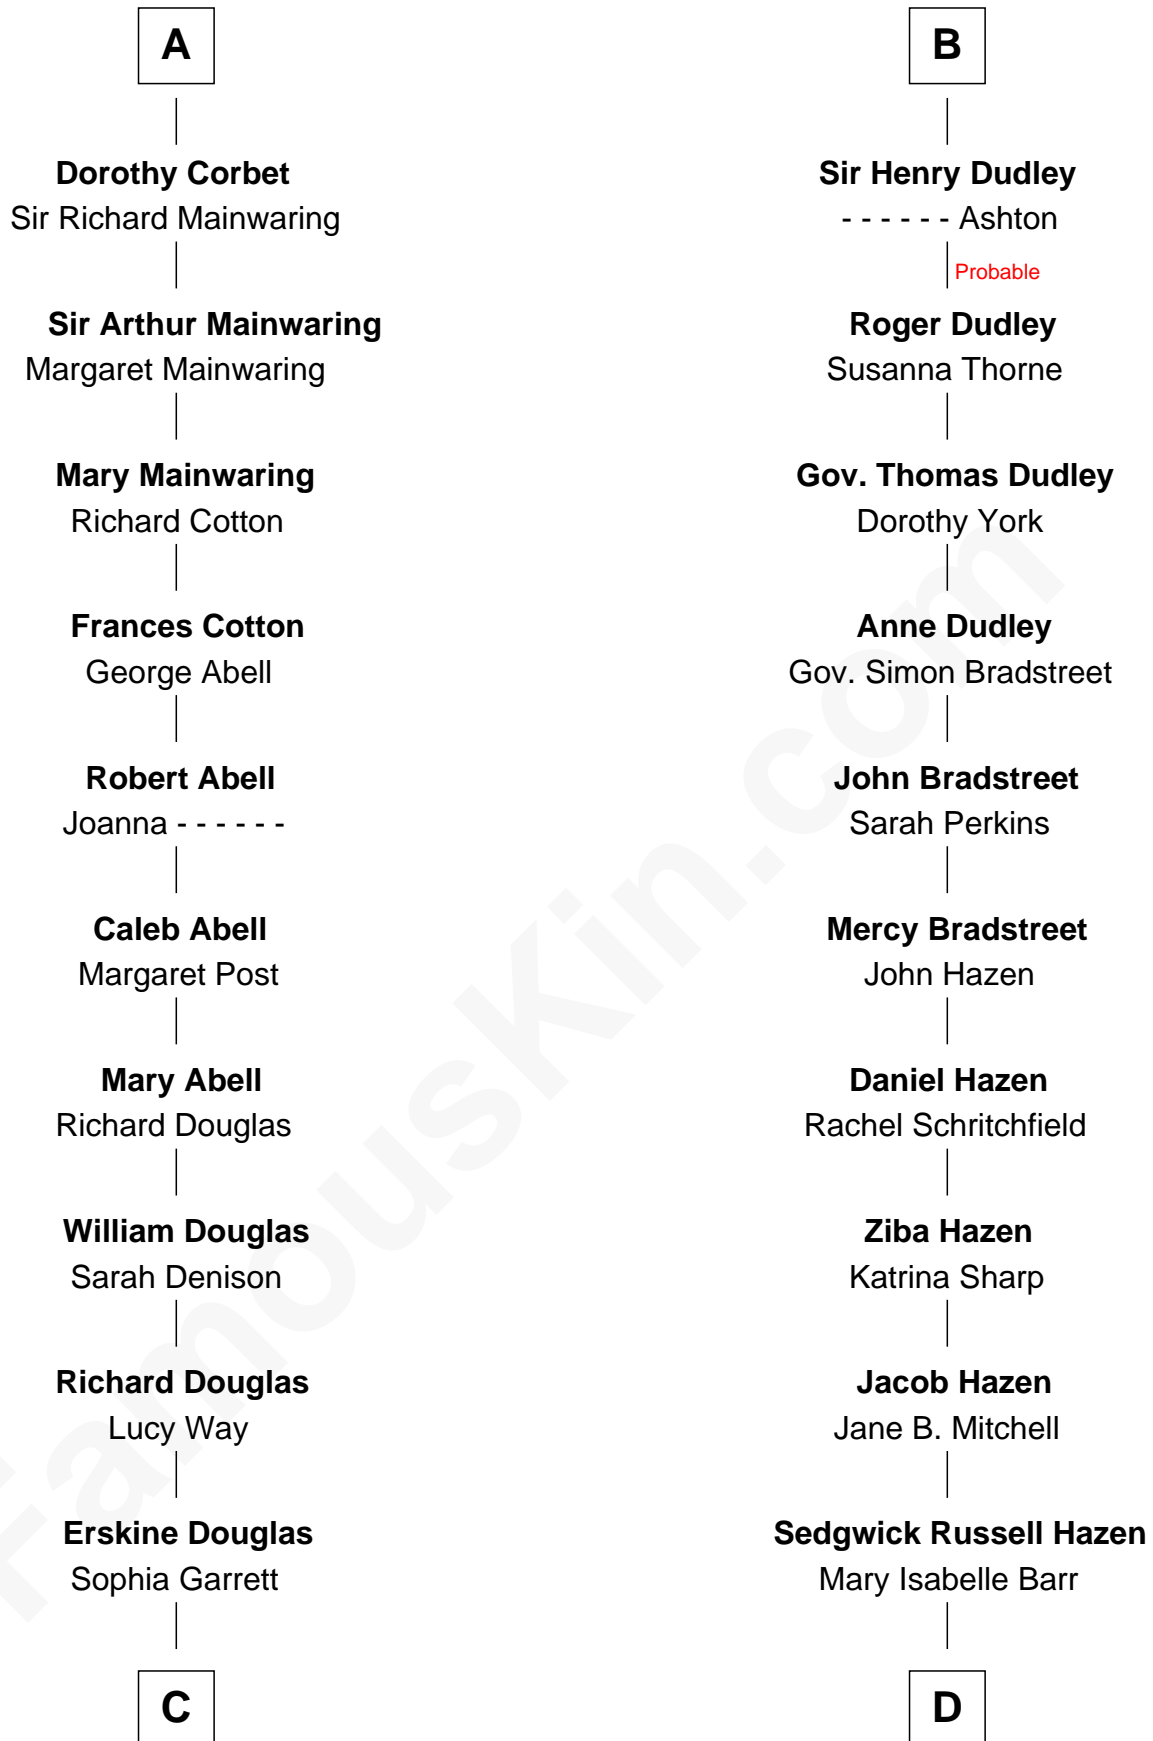

FamousKin.com

Relationship Chart of

Melvyn Douglas

Movie Actor

19th cousin 1 time removed of

J. K. Simmons

TV and Movie Actor

Ralph de Stafford

Beatrice de Stafford

Thomas de Ros

Margaret de Ros

Sir Reynold Grey

Margaret Grey

Sir William Bonville

William Bonville

Elizabeth Harington

William Bonville

Katherine Neville

Cecily Bonville

Thomas Grey

Cecily Grey

Sir John Sutton

B

C

Emma Jane Douglas
Col. George Taliaferro Shackelford

Lena Priscilla Shackelford
Edouard Gregory Hesselberg

Melvyn Douglas
Movie Actor

D

Lewis Jacob Hazen
Emma Broaddus Lewis

Ruth Hazen
Col. Ralph Archibald Kimble