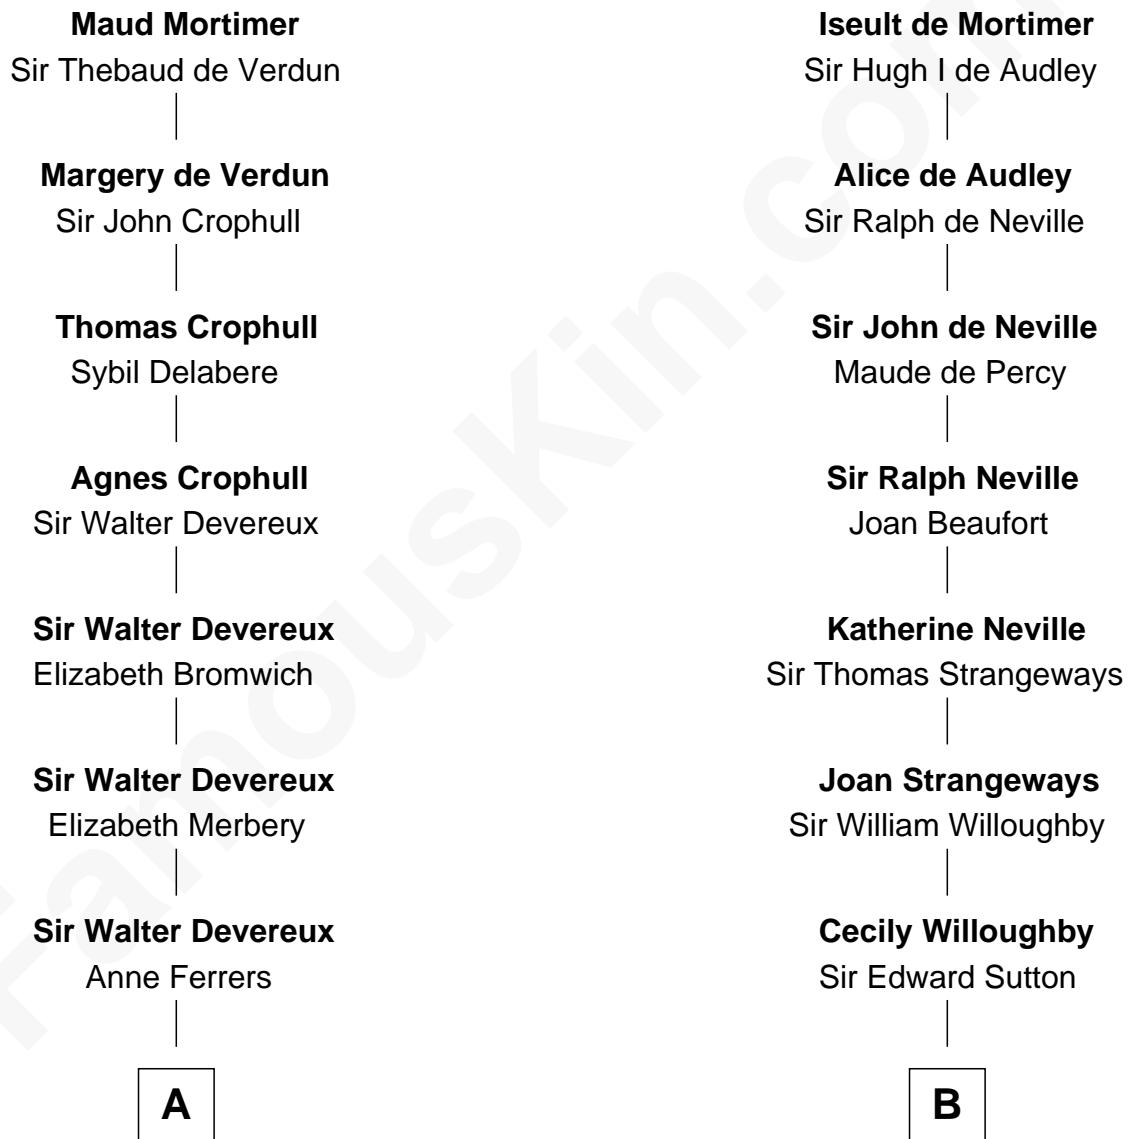

FamousKin.com Relationship Chart of

Melvyn Douglas

Movie Actor

21st cousin of

J. K. Simmons

TV and Movie Actor

Sir Edmund Mortimer

Margaret de Fiennes

C

Richard Douglas

Lucy Way

Erskine Douglas

Sophia Garrett

Emma Jane Douglas

Col. George Taliaferro Shackelford

Lena Priscilla Shackelford