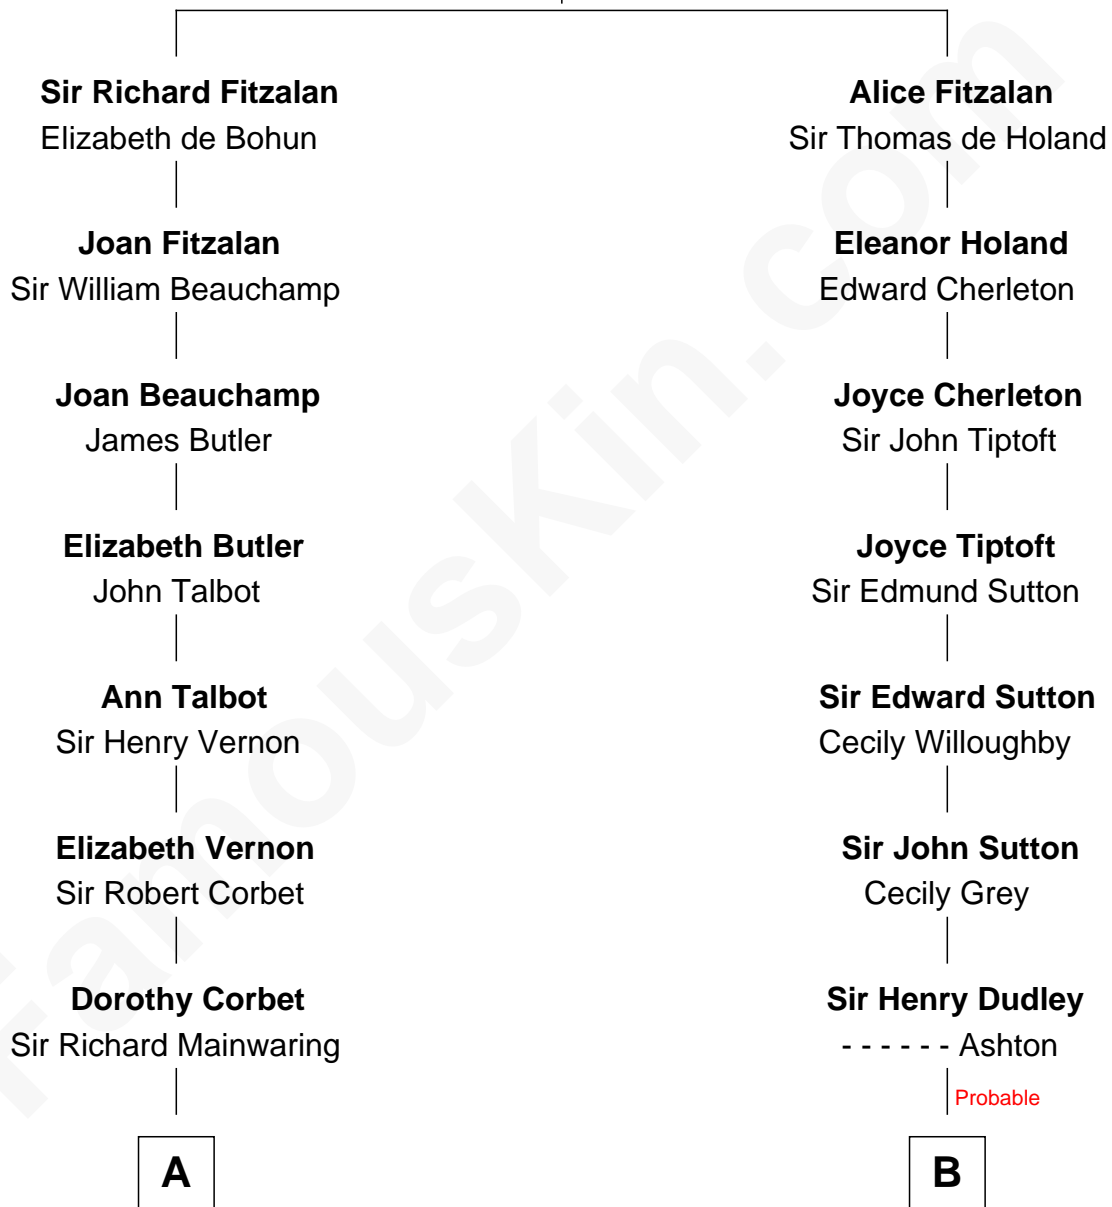

FamousKin.com

Relationship Chart of

Melvyn Douglas
Movie Actor

18th cousin 1 time removed of

J. K. Simmons
TV and Movie Actor

Richard Fitzalan
Eleanor Plantagenet

C

Lena Priscilla Shackelford
Edouard Gregory Hesselberg