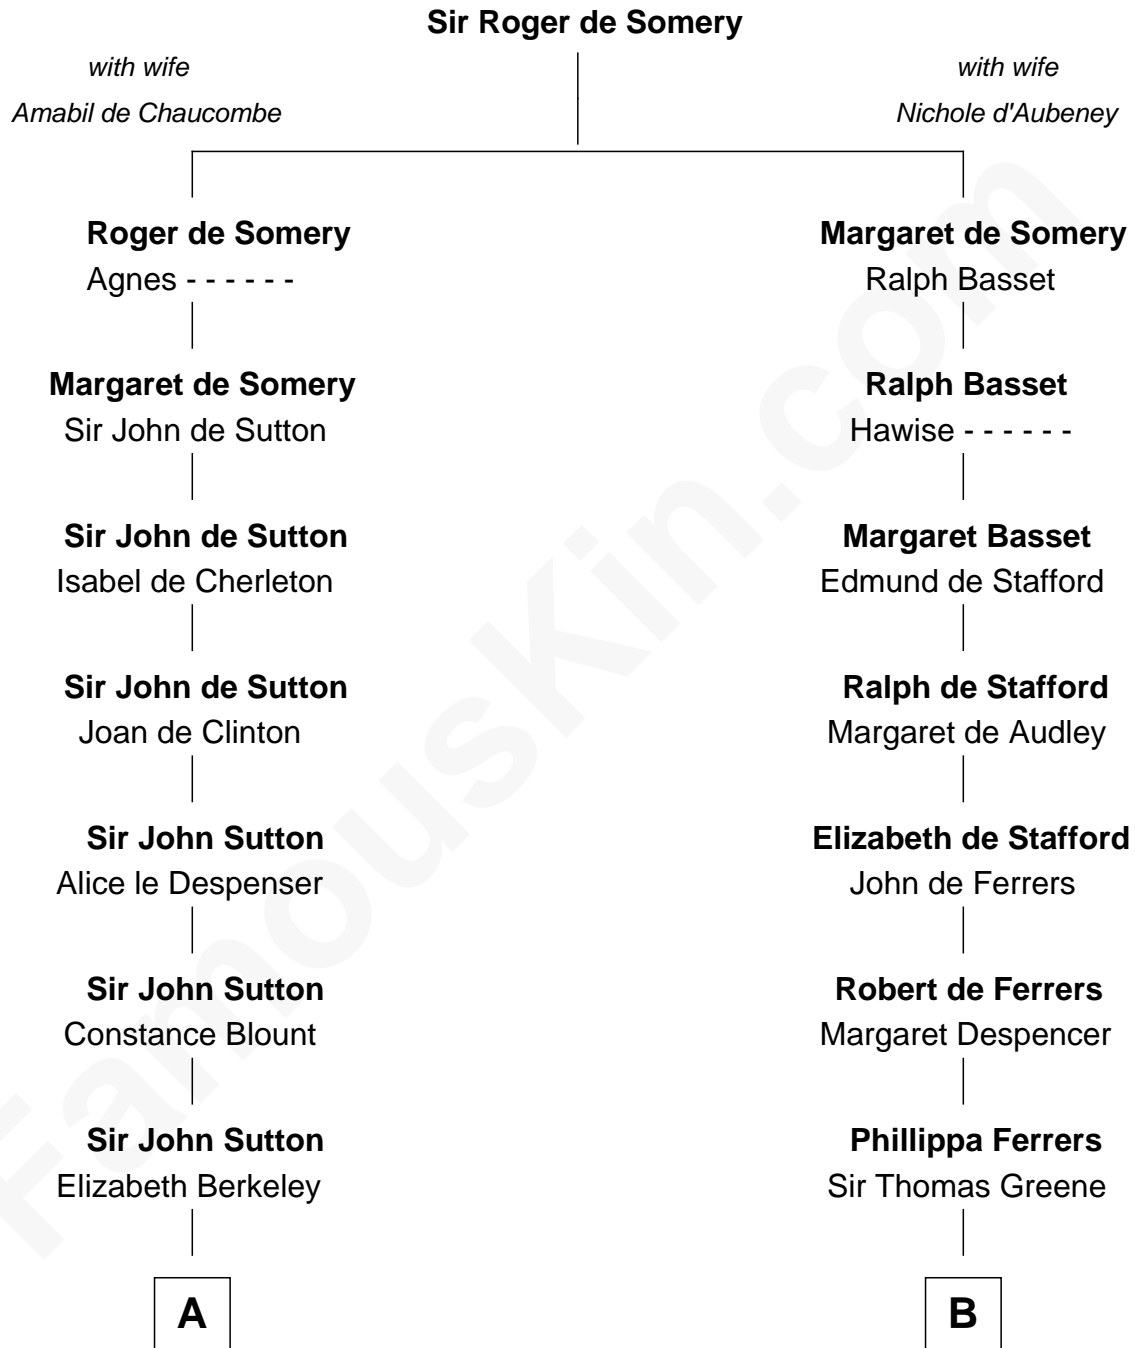

FamousKin.com
Relationship Chart of
Melvyn Douglas
Movie Actor

20th cousin 1 time removed of

Henry Clay Folger

Founder of Folger Shakespeare Library and Chairman of Standard Oil

C

Erskine Douglas

Sophia Garrett

Emma Jane Douglas

Col. George Taliaferro Shackelford

Lena Priscilla Shackelford

Edouard Gregory Hesselberg

Melvyn Douglas

Movie Actor

D

Peleg Slocum

Elizabeth Brown

Rebecca Slocum

George Folger

Samuel Brown Folger

Nancy F. Hiller

Henry Clay Folger

Eliza Jane Clark

Henry Clay Folger