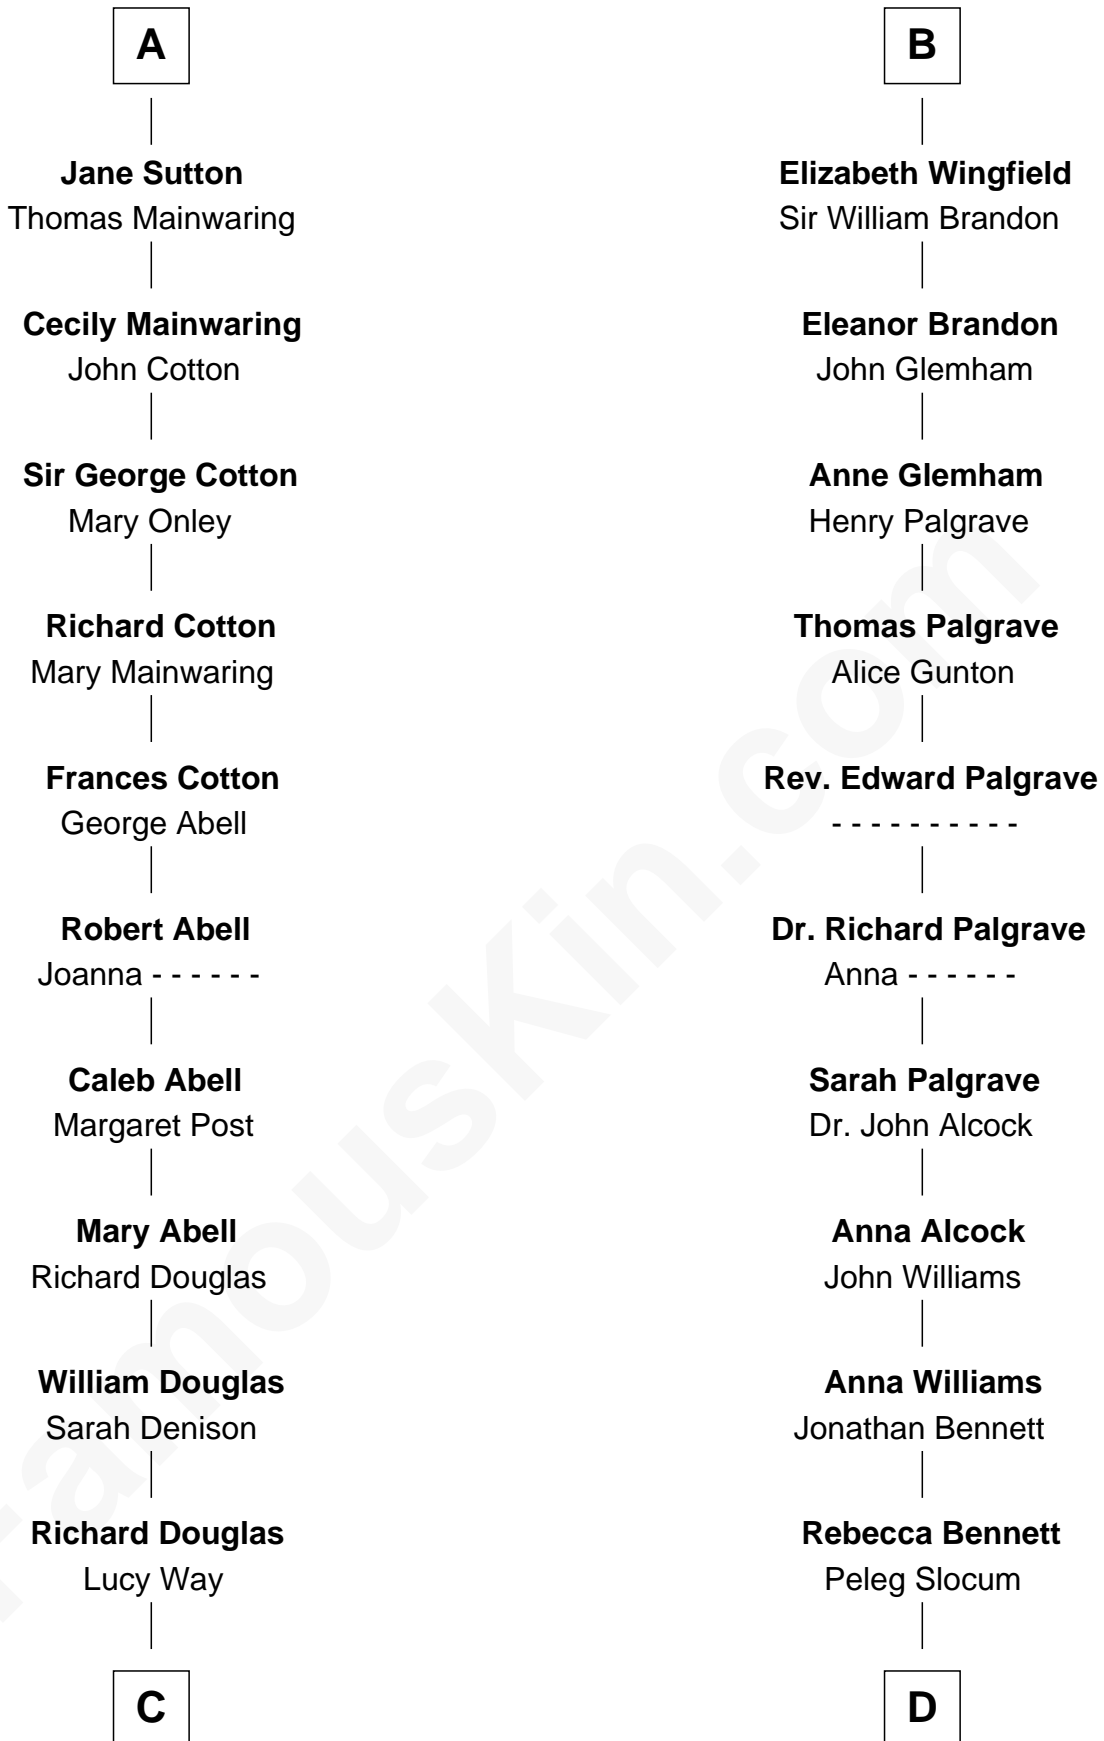

FamousKin.com

Relationship Chart of

Melvyn Douglas

Movie Actor

20th cousin 1 time removed of

Henry Clay Folger

Founder of Folger Shakespeare Library and Chairman of Standard Oil

C

Erskine Douglas

Sophia Garrett

Emma Jane Douglas

Col. George Taliaferro Shackelford

Lena Priscilla Shackelford

Edouard Gregory Hesselberg

Melvyn Douglas

Movie Actor