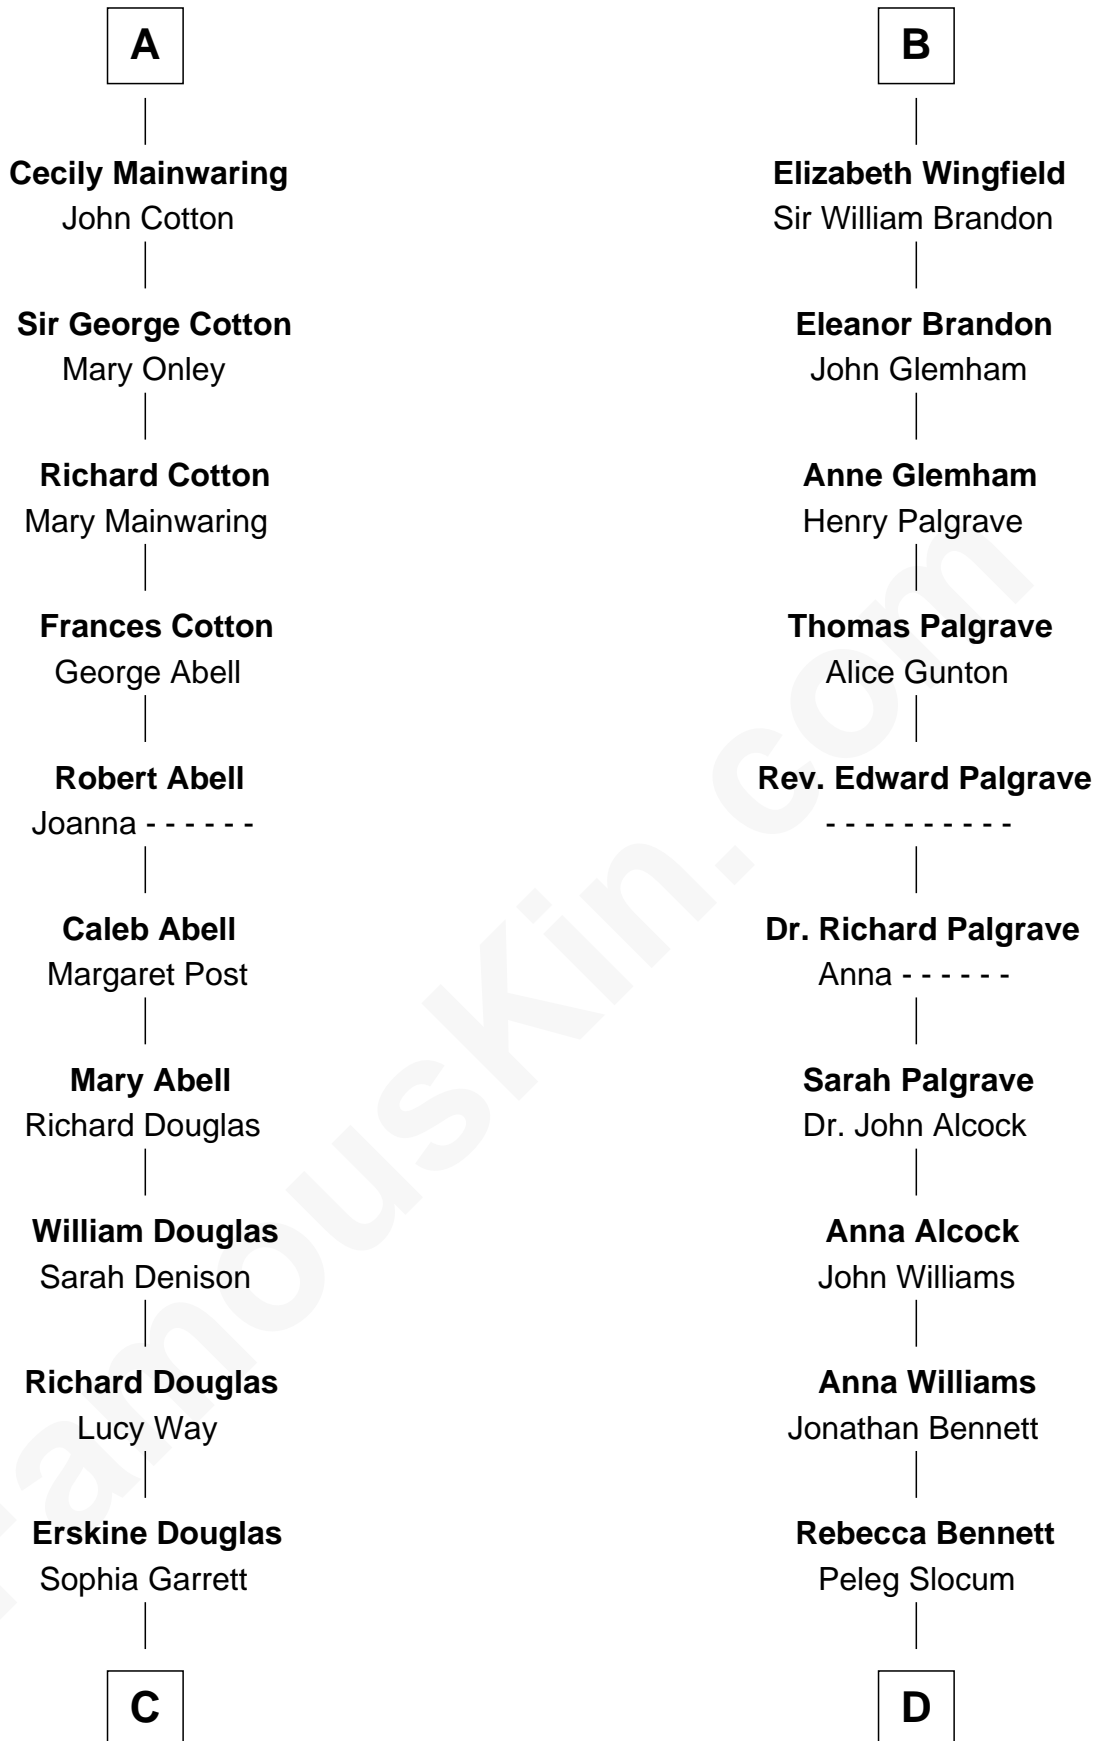

FamousKin.com
Relationship Chart of
Melvyn Douglas
Movie Actor

19th cousin 2 times removed of

Henry Clay Folger

Founder of Folger Shakespeare Library and Chairman of Standard Oil

C

Emma Jane Douglas
Col. George Taliaferro Shackelford

Lena Priscilla Shackelford
Edouard Gregory Hesselberg

Melvyn Douglas
Movie Actor

D

Peleg Slocum
Elizabeth Brown

Rebecca Slocum
George Folger

Samuel Brown Folger
Nancy F. Hiller

Henry Clay Folger
Eliza Jane Clark