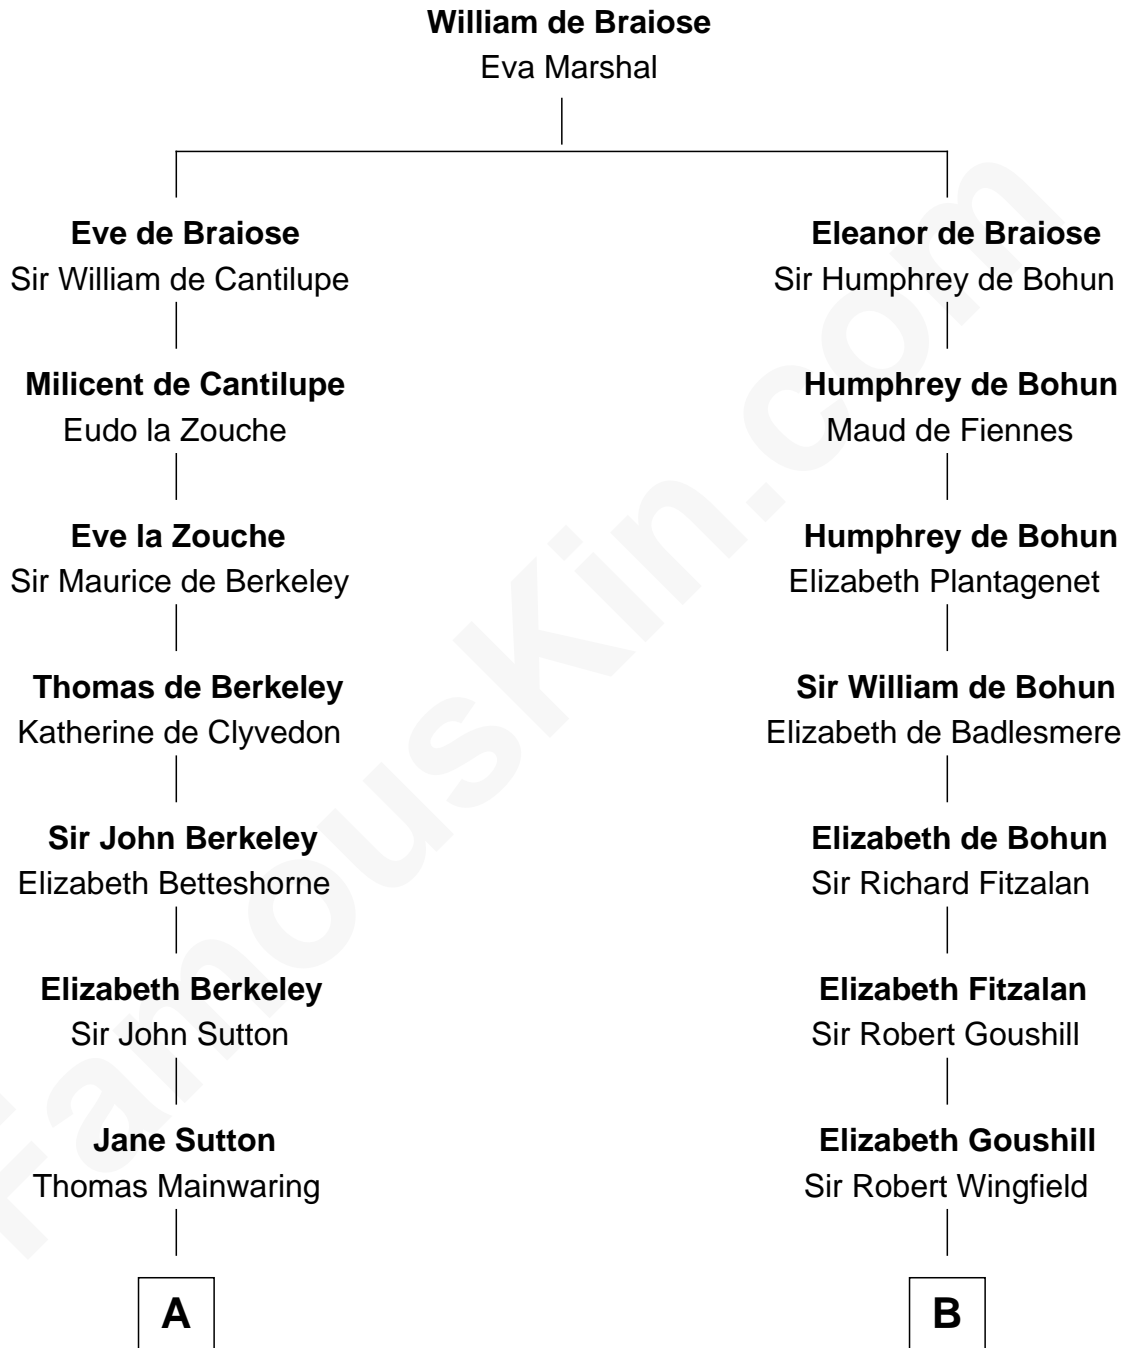

FamousKin.com
Relationship Chart of
Melvyn Douglas
Movie Actor

19th cousin 2 times removed of

Henry Clay Folger

Founder of Folger Shakespeare Library and Chairman of Standard Oil

C

Emma Jane Douglas
Col. George Taliaferro Shackelford

Lena Priscilla Shackelford
Edouard Gregory Hesselberg

Melvyn Douglas
Movie Actor

D

Peleg Slocum
Elizabeth Brown

Rebecca Slocum
George Folger

Samuel Brown Folger
Nancy F. Hiller

Henry Clay Folger
Eliza Jane Clark