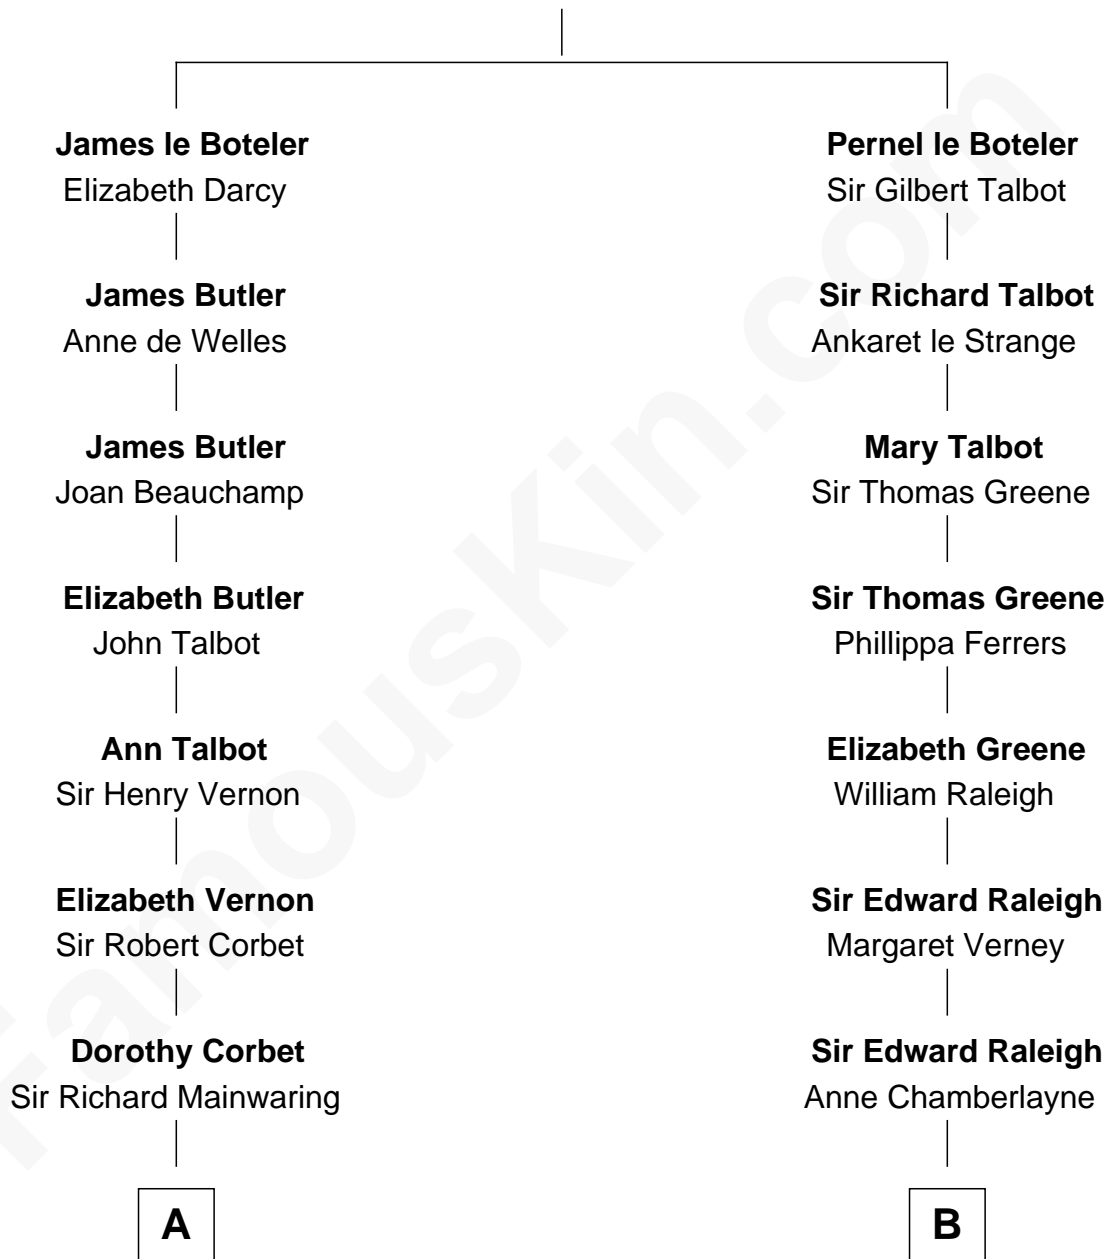

FamousKin.com Relationship Chart of

Melvyn Douglas

Movie Actor

18th cousin of

Henry Clay Folger

Founder of Folger Shakespeare Library and Chairman of Standard Oil

Sir James le Boteler

Eleanor de Bohun

C

Lena Priscilla Shackelford
Edouard Gregory Hesselberg

Melvyn Douglas
Movie Actor

D

Henry Clay Folger
Eliza Jane Clark

Henry Clay Folger
Chairman of Standard Oil

FamousKin.com