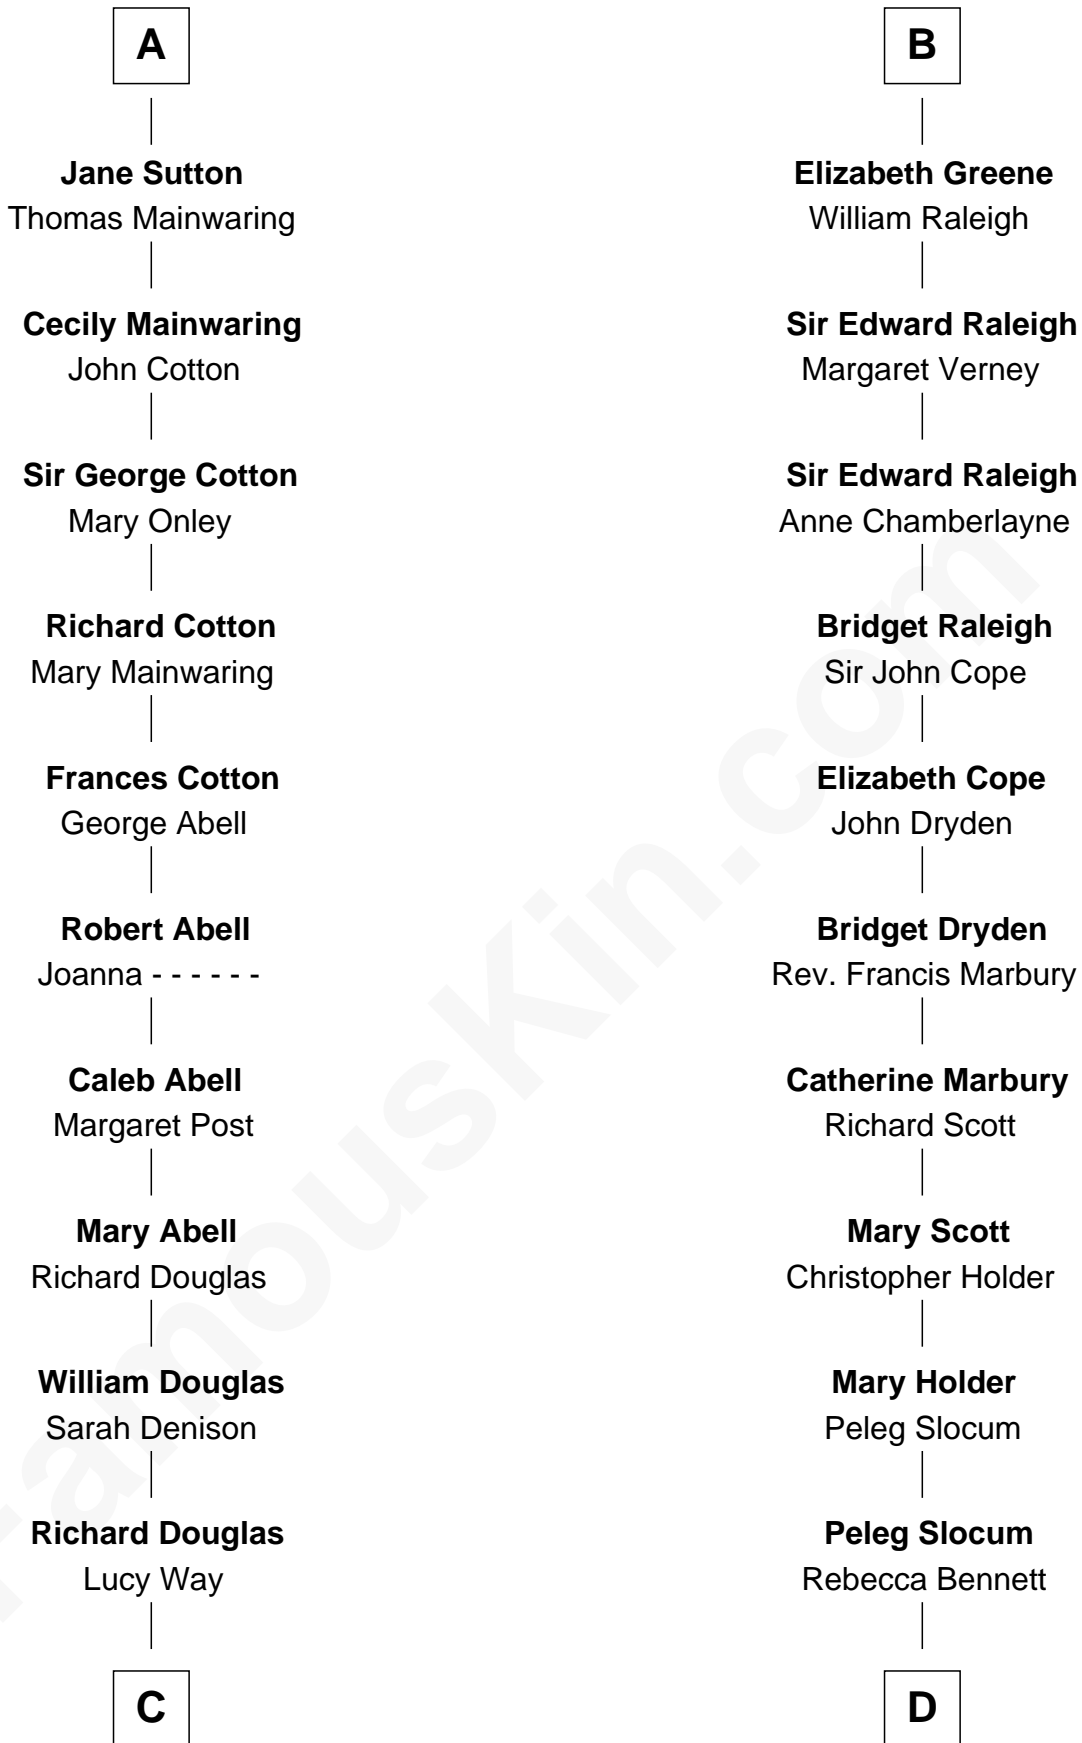

# FamousKin.com Relationship Chart of

**Melvyn Douglas**

*Movie Actor*

20th cousin of

**J. A. Folger**

*Founder of Folger Coffee Company*

## Sir Roger de Somery

**C**

**Erskine Douglas**

Sophia Garrett

**Emma Jane Douglas**

Col. George Taliaferro Shackelford

**Lena Priscilla Shackelford**

Edouard Gregory Hesselberg