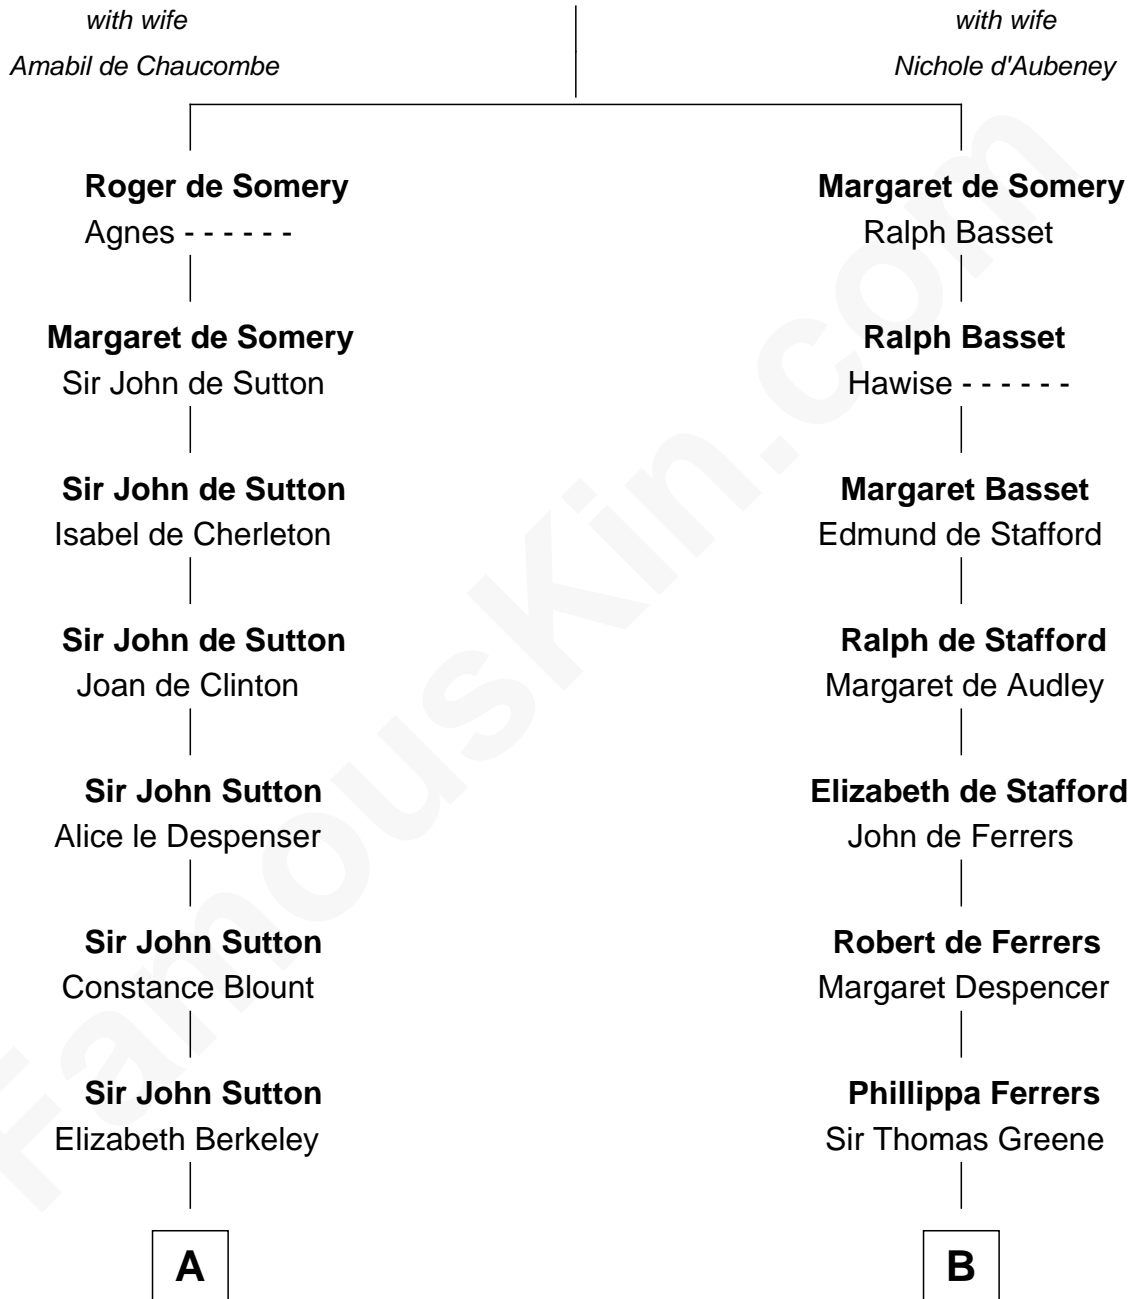

# FamousKin.com Relationship Chart of

**Melvyn Douglas**

*Movie Actor*

20th cousin of

**J. A. Folger**

*Founder of Folger Coffee Company*

## Sir Roger de Somery

**C**

**Erskine Douglas**

Sophia Garrett

**Emma Jane Douglas**

Col. George Taliaferro Shackelford

**Lena Priscilla Shackelford**

Edouard Gregory Hesselberg