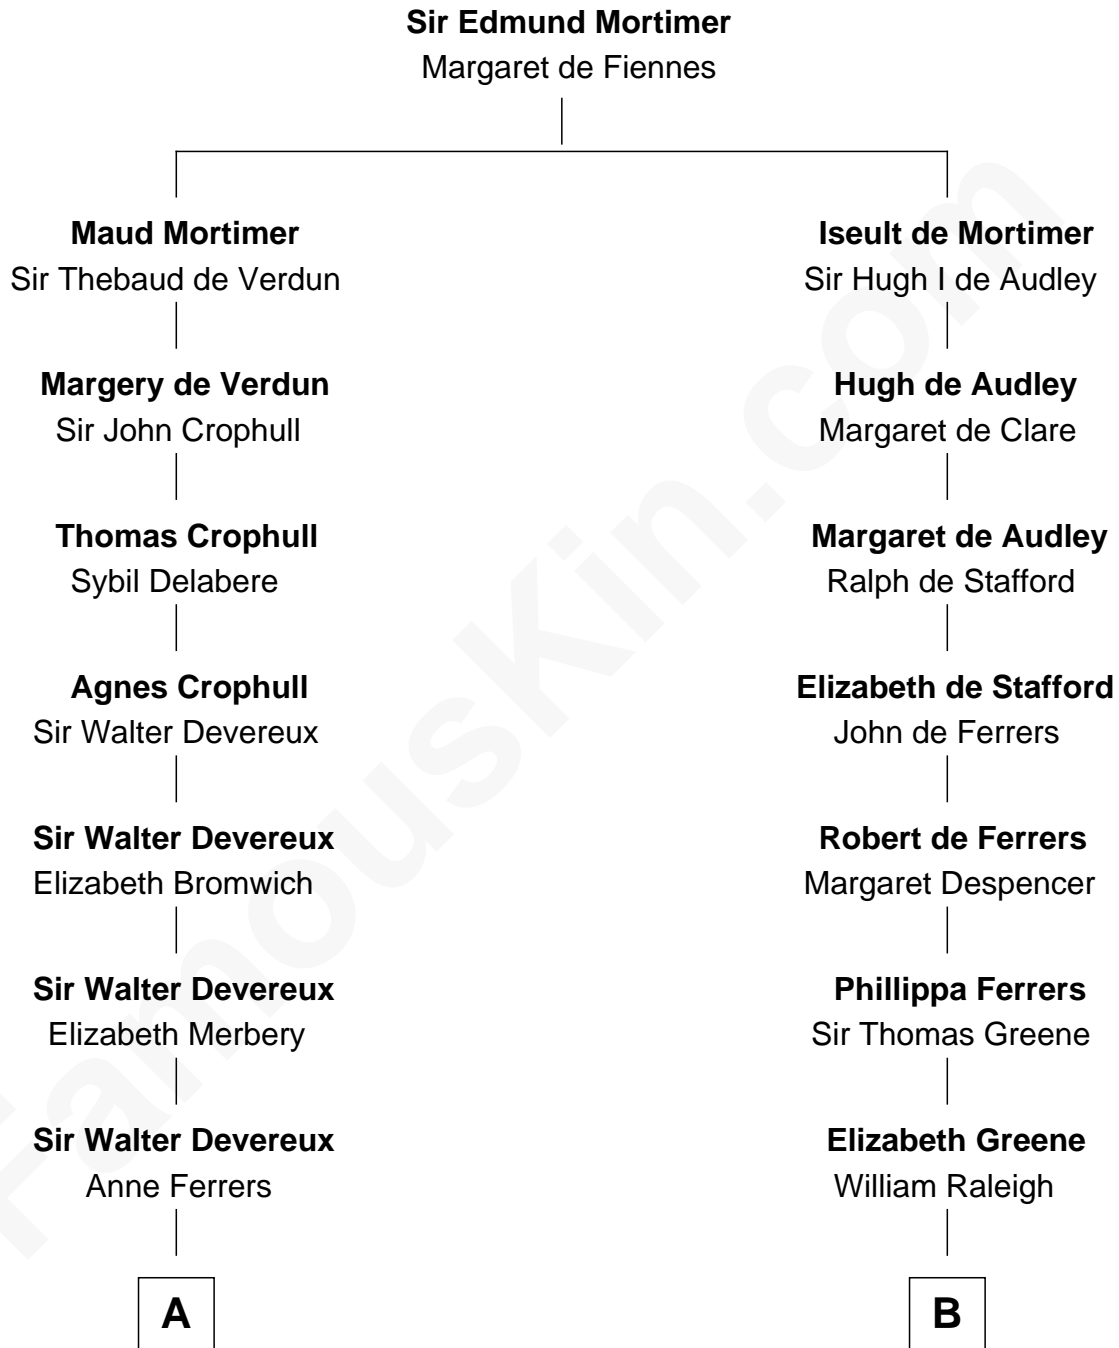

FamousKin.com
Relationship Chart of
Melvyn Douglas
Movie Actor

19th cousin 2 times removed of

J. A. Folger
Founder of Folger Coffee Company

C

Richard Douglas

Lucy Way

Erskine Douglas

Sophia Garrett

Emma Jane Douglas

Col. George Taliaferro Shackelford

Lena Priscilla Shackelford

Edouard Gregory Hesselberg

Melvyn Douglas

Movie Actor

D

Rebecca Slocum