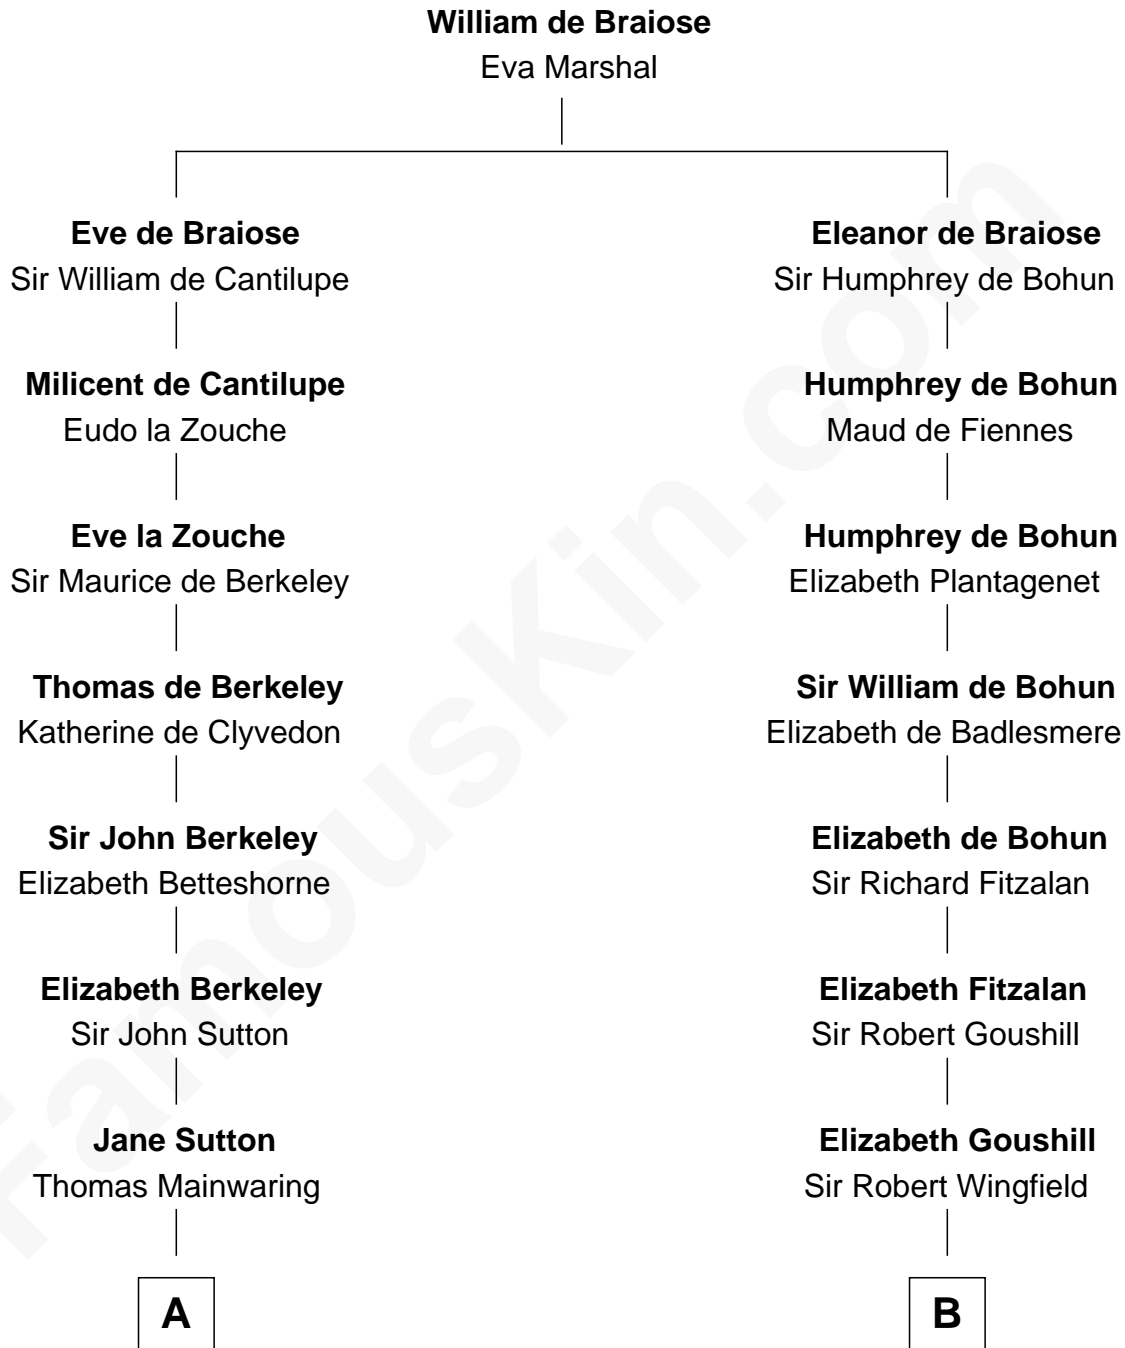

FamousKin.com
Relationship Chart of
Melvyn Douglas
Movie Actor

19th cousin 1 time removed of

J. A. Folger
Founder of Folger Coffee Company

C

Emma Jane Douglas
Col. George Taliaferro Shackelford

Lena Priscilla Shackelford
Edouard Gregory Hesselberg

Melvyn Douglas
Movie Actor

D

Peleg Slocum
Elizabeth Brown

Rebecca Slocum
George Folger

Samuel Brown Folger
Nancy F. Hiller

J. A. Folger
Founder of Folger Coffee Co.

FamousKin.com