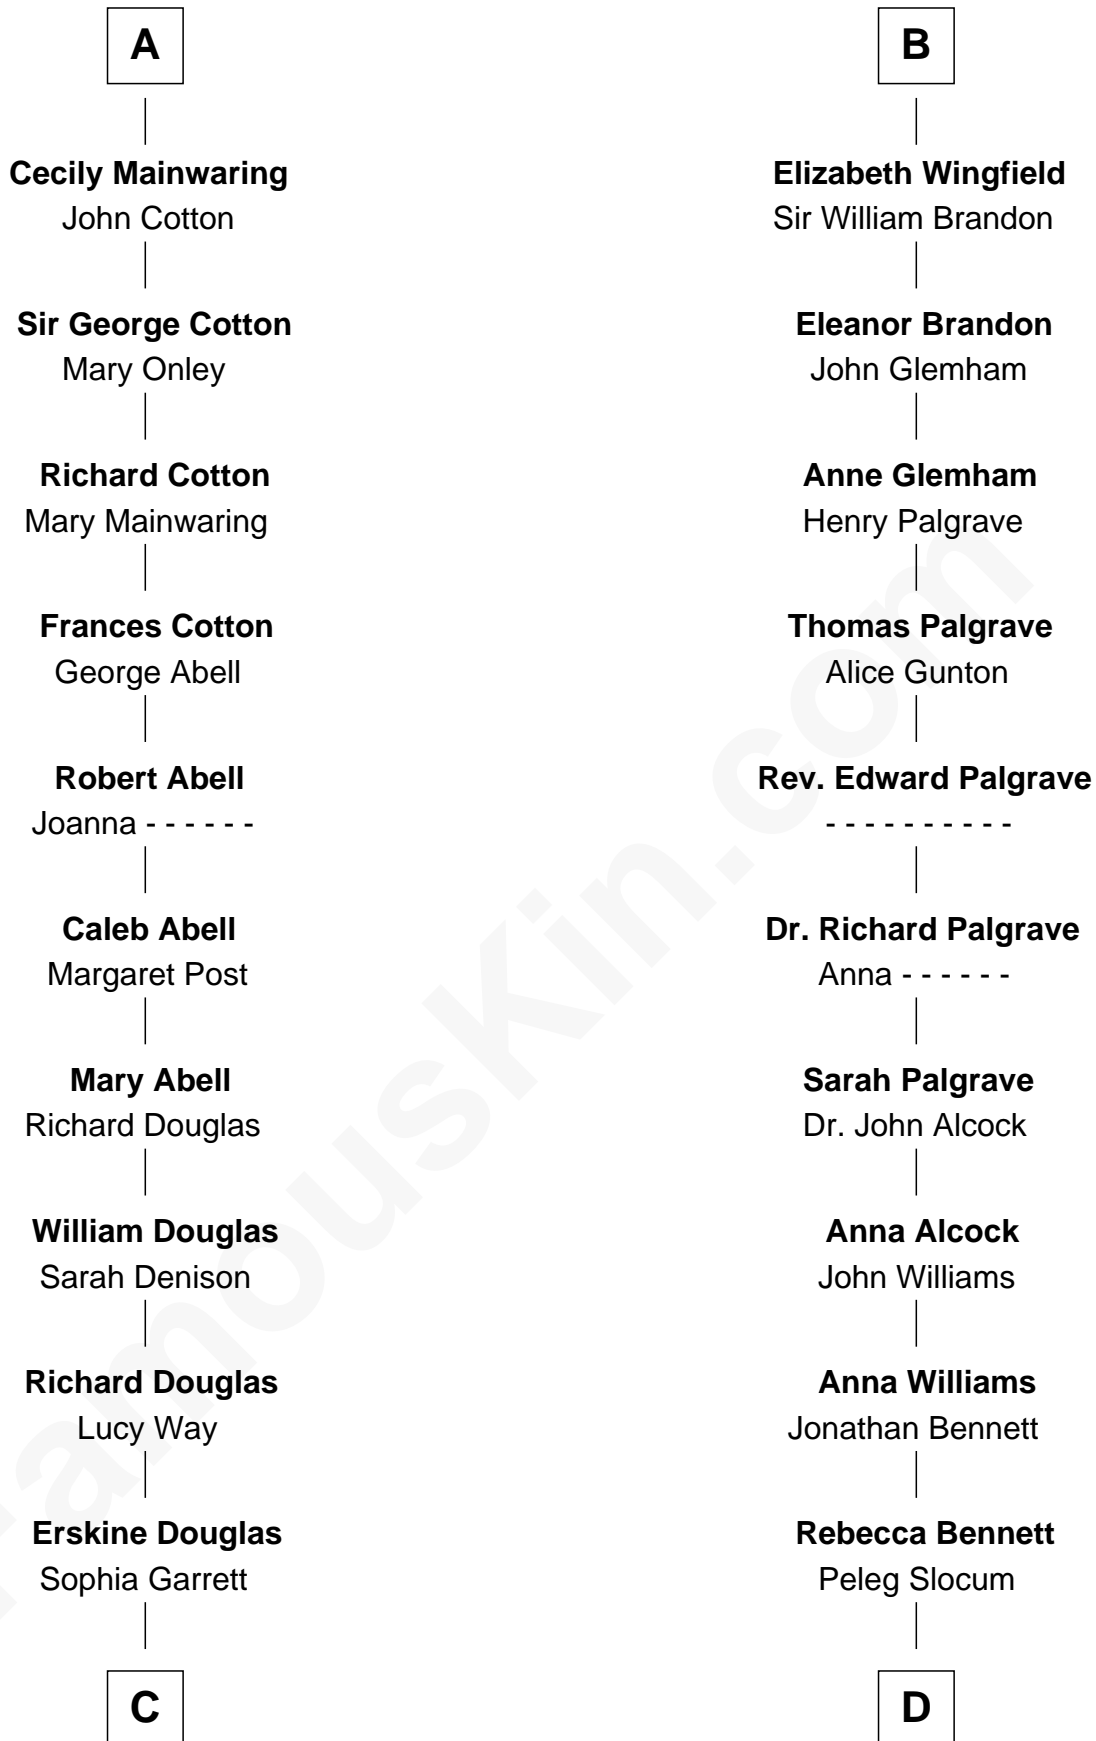

FamousKin.com
Relationship Chart of
Melvyn Douglas
Movie Actor

19th cousin 1 time removed of

J. A. Folger
Founder of Folger Coffee Company

C

Emma Jane Douglas
Col. George Taliaferro Shackelford

Lena Priscilla Shackelford
Edouard Gregory Hesselberg

Melvyn Douglas
Movie Actor

D

Peleg Slocum
Elizabeth Brown

Rebecca Slocum
George Folger

Samuel Brown Folger
Nancy F. Hiller

J. A. Folger
Founder of Folger Coffee Co.

FamousKin.com