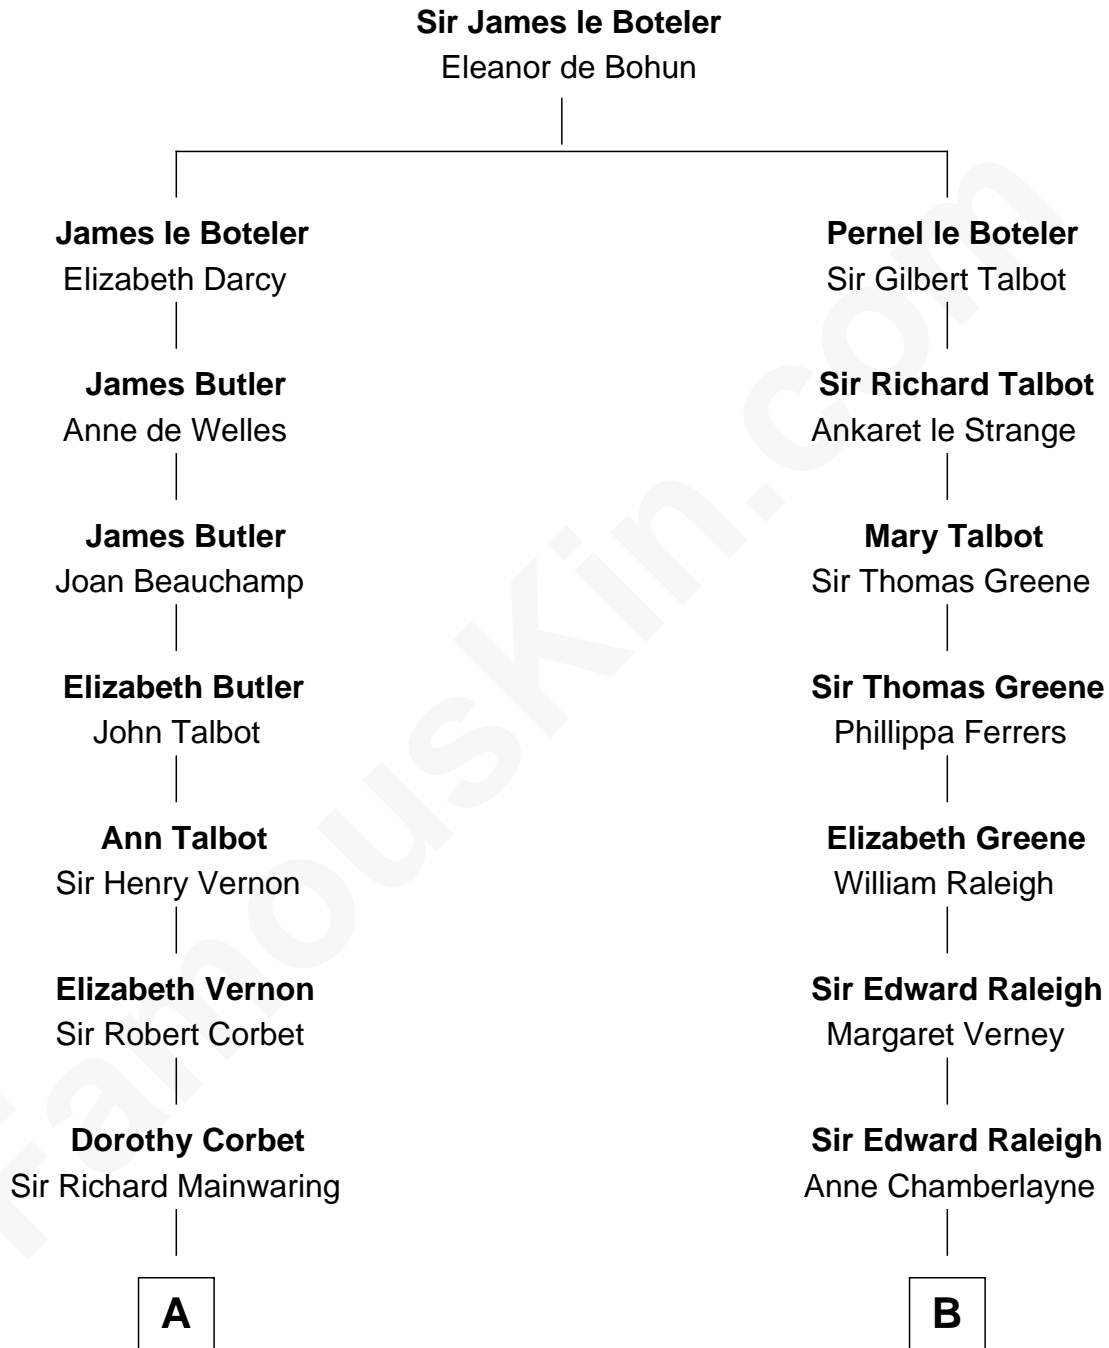

**FamousKin.com**  
**Relationship Chart of**  
**Melvyn Douglas**  
*Movie Actor*

17th cousin 1 time removed of

**J. A. Folger**  
*Founder of Folger Coffee Company*

**C**

—  
**Lena Priscilla Shackelford**  
Edouard Gregory Hesselberg

—  
**Melvyn Douglas**  
*Movie Actor*

FamousKin.com