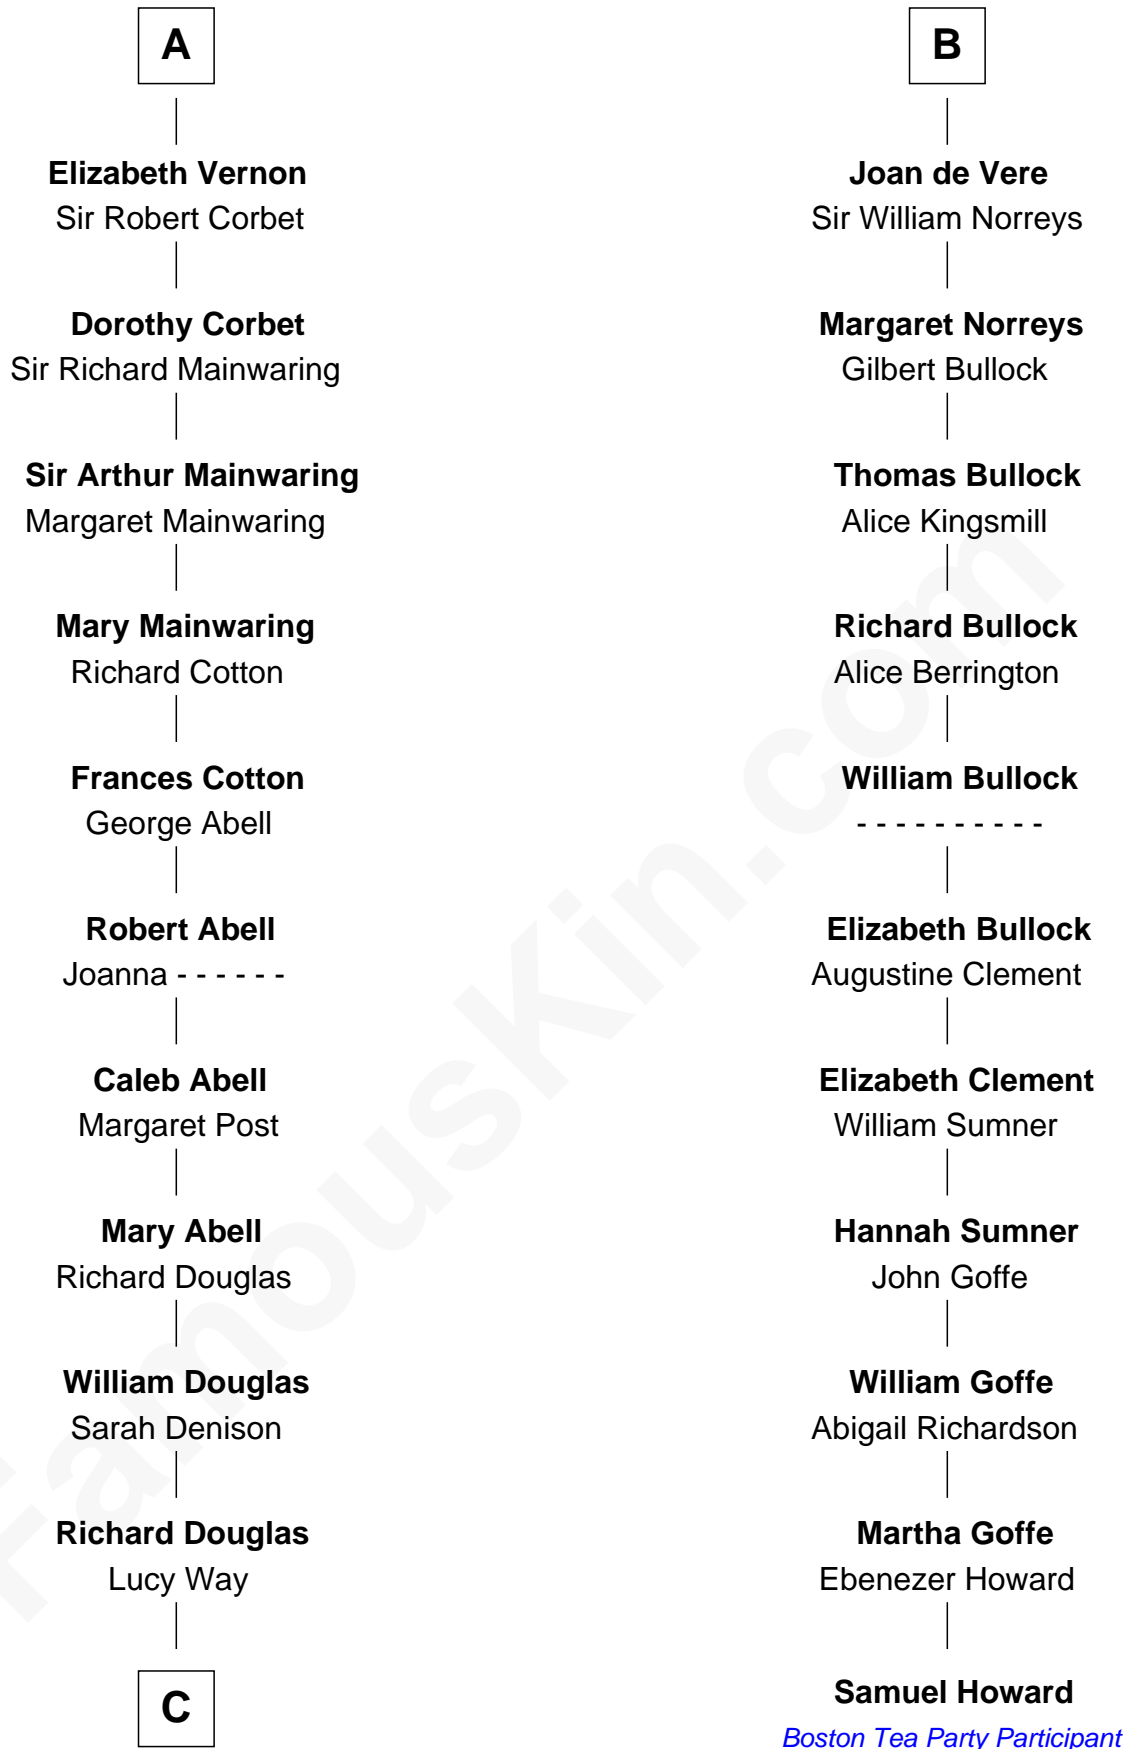

FamousKin.com Relationship Chart of

Melvyn Douglas

Movie Actor

17th cousin 3 times removed of

Samuel Howard

Boston Tea Party Participant

C

—
Erskine Douglas

Sophia Garrett

—
Emma Jane Douglas

Col. George Taliaferro Shackelford

—
Lena Priscilla Shackelford

Edouard Gregory Hesselberg

—
Melvyn Douglas

Movie Actor

FamousKin.com