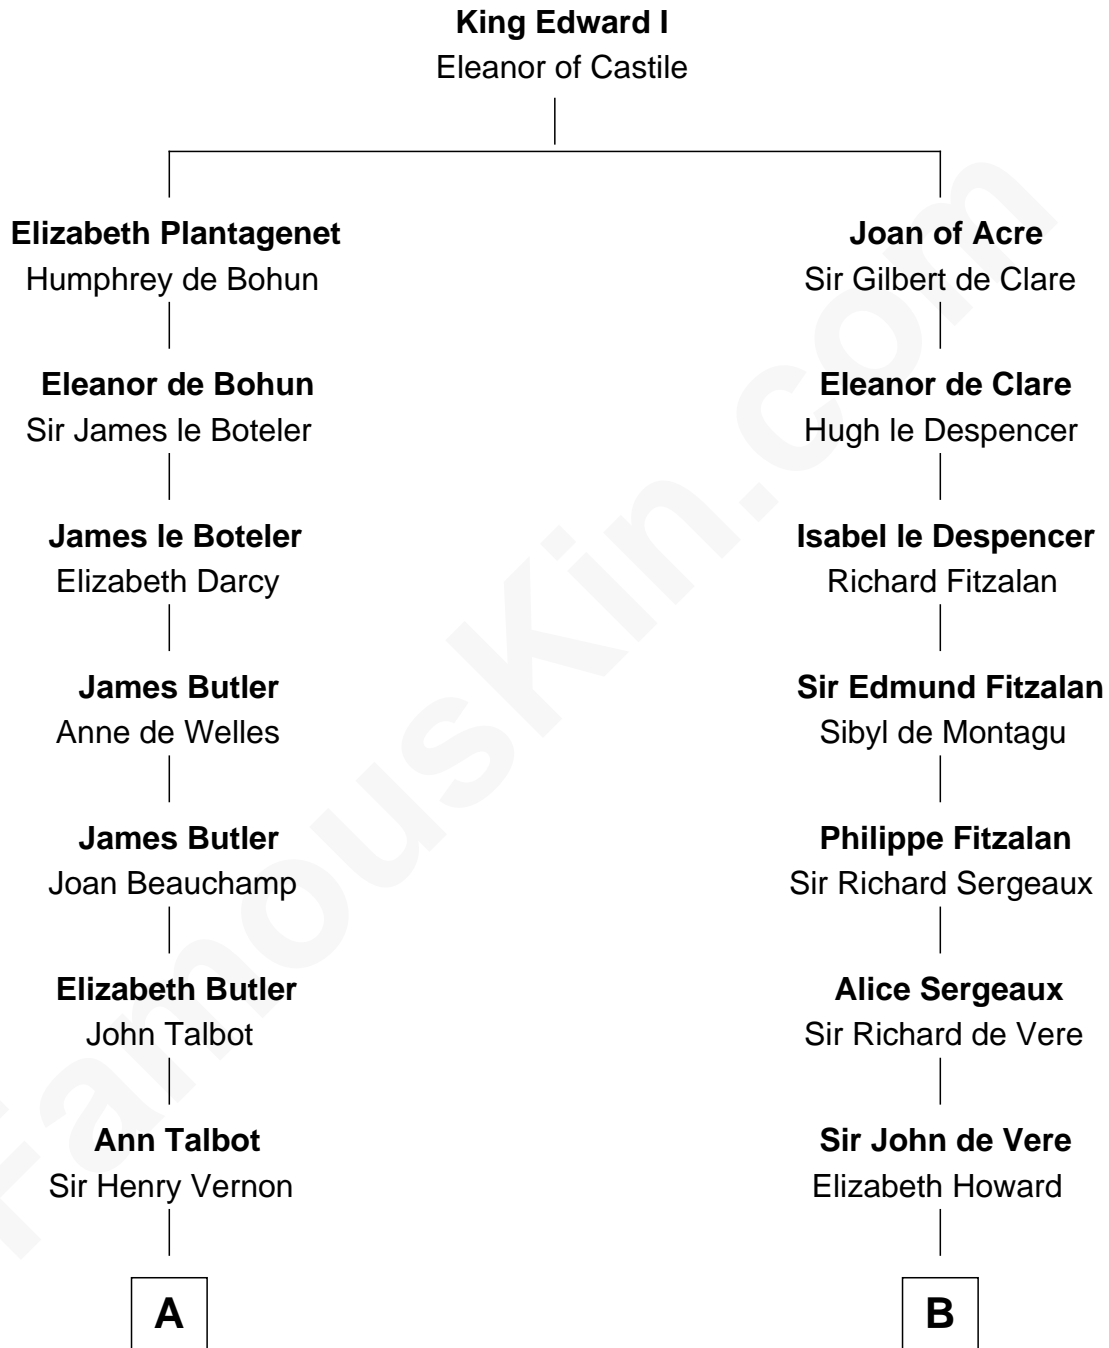

FamousKin.com Relationship Chart of

Melvyn Douglas

Movie Actor

17th cousin 3 times removed of

Samuel Howard

Boston Tea Party Participant

C

—
Erskine Douglas

Sophia Garrett

—
Emma Jane Douglas

Col. George Taliaferro Shackelford

—
Lena Priscilla Shackelford

Edouard Gregory Hesselberg

—
Melvyn Douglas

Movie Actor

FamousKin.com