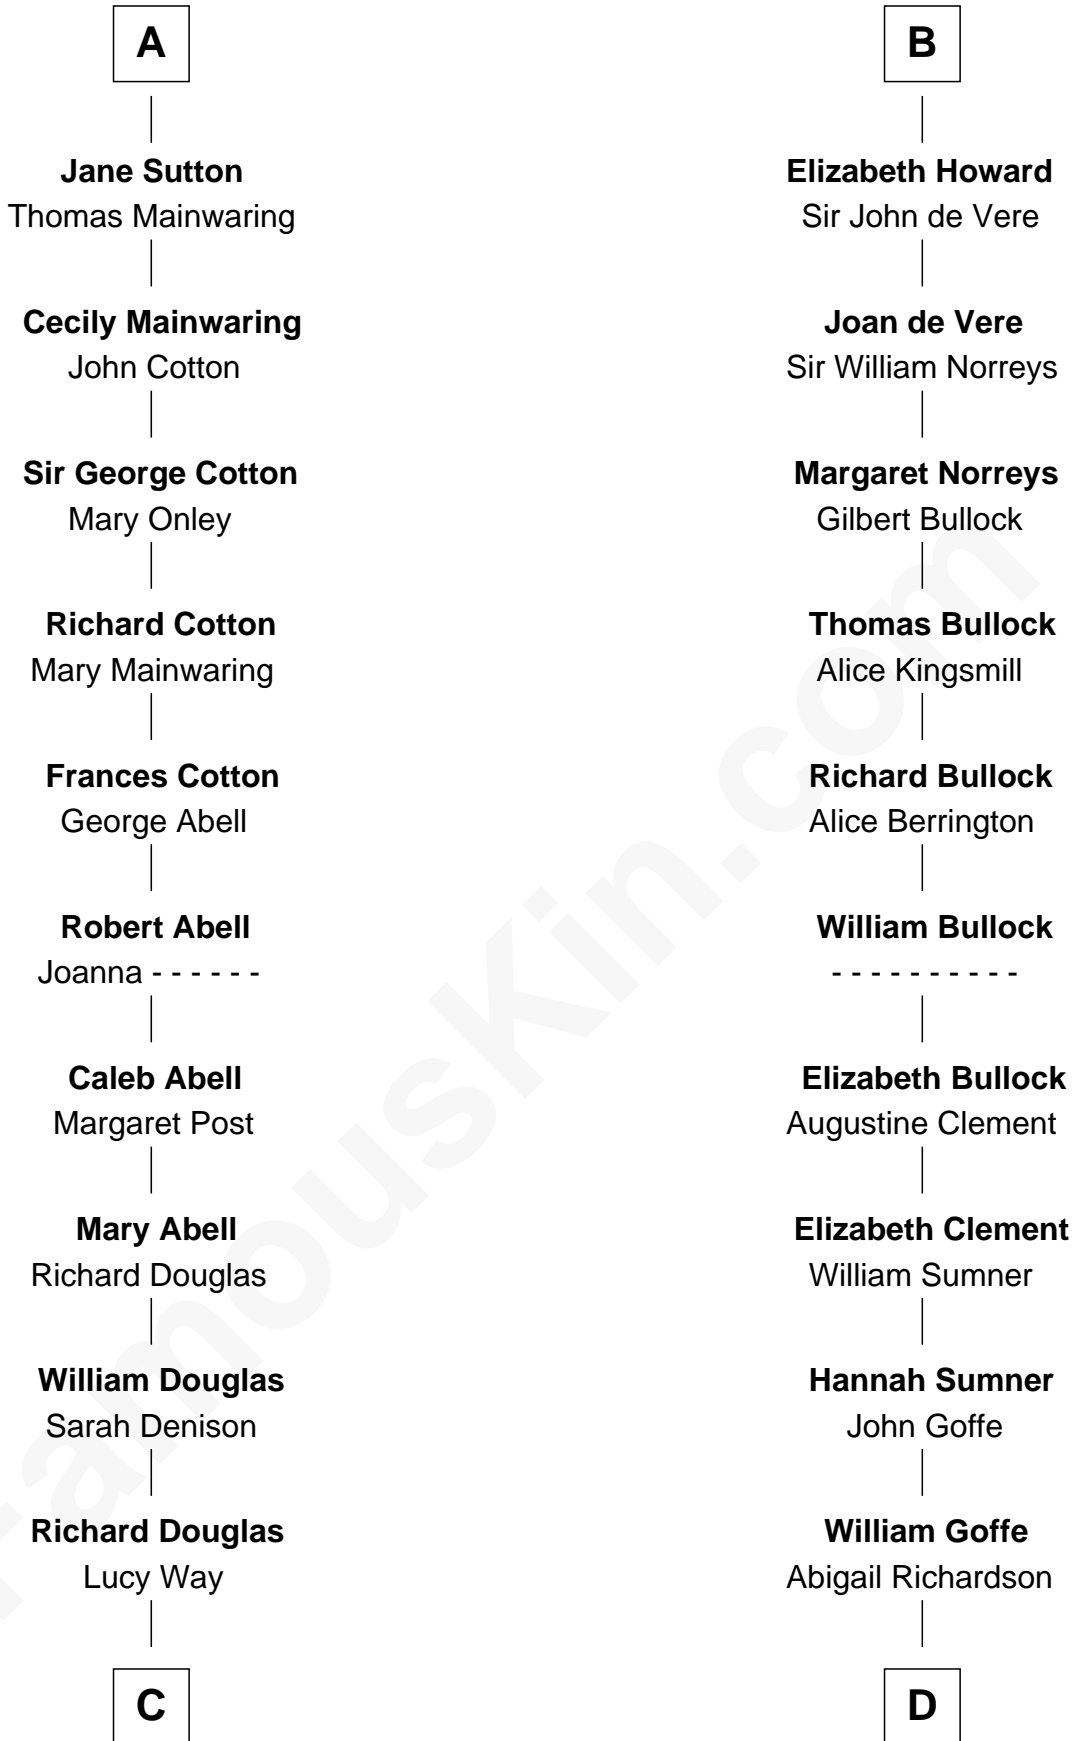

FamousKin.com

Relationship Chart of

Melvyn Douglas

Movie Actor

18th cousin 2 times removed of

Samuel Howard
Boston Tea Party Participant

C

Erskine Douglas

Sophia Garrett

Emma Jane Douglas

Col. George Taliaferro Shackelford

Lena Priscilla Shackelford

Edouard Gregory Hesselberg

Melvyn Douglas

Movie Actor

D

Martha Goffe

Ebenezer Howard

Samuel Howard

Boston Tea Party Participant

FamousKin.com