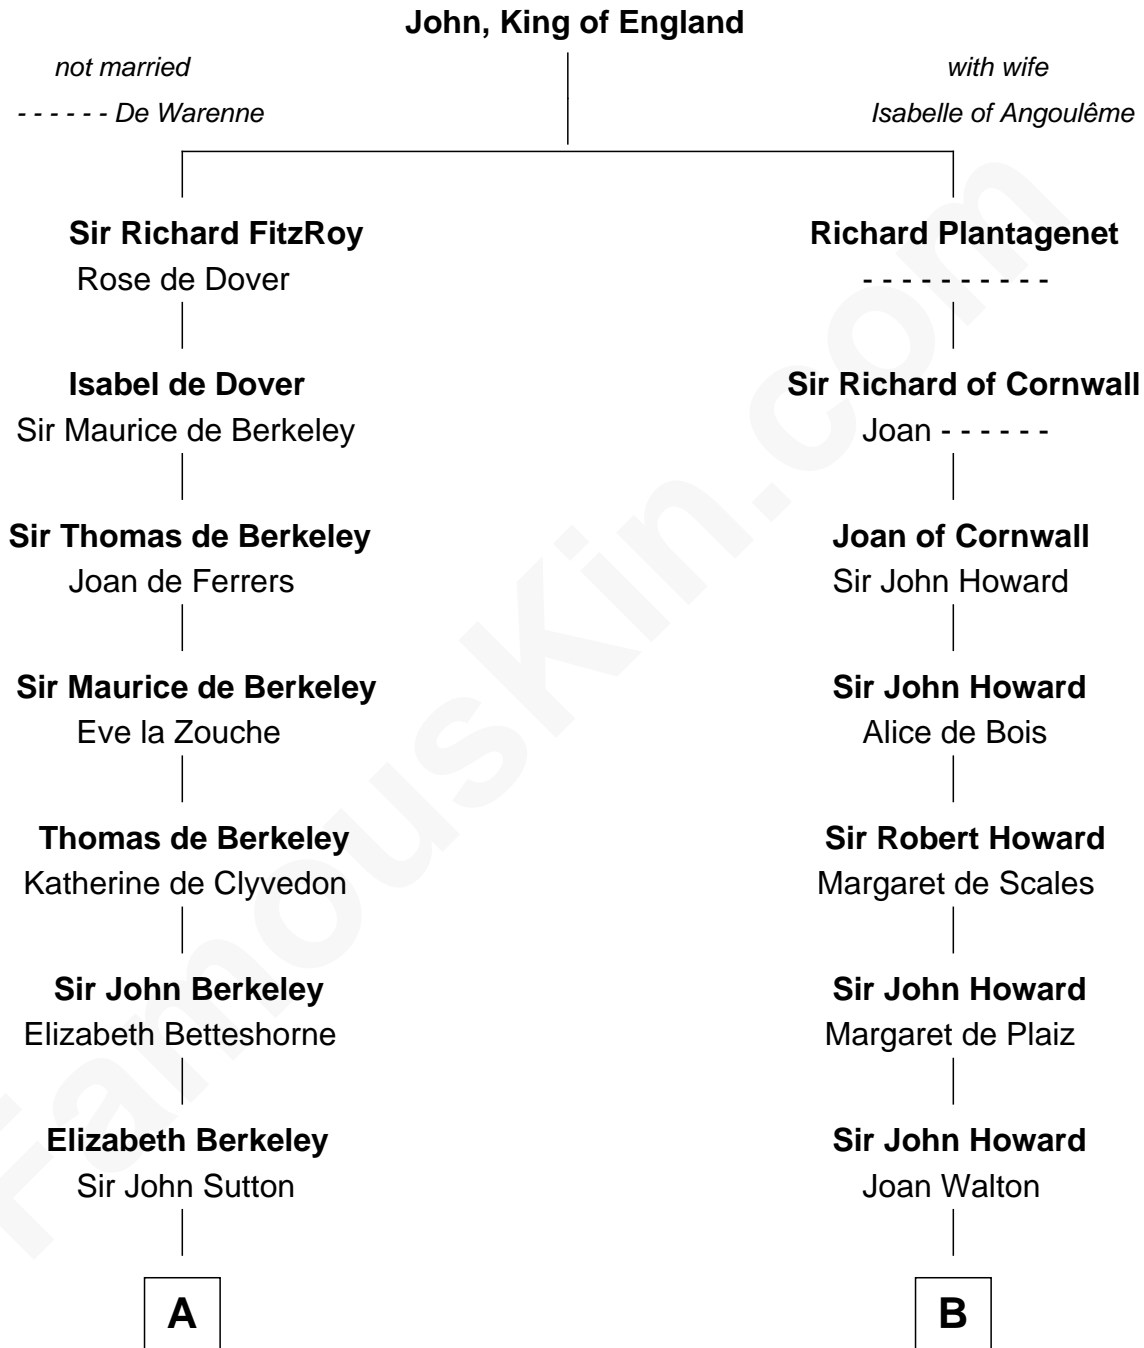

FamousKin.com

Relationship Chart of

Melvyn Douglas

Movie Actor

18th cousin 2 times removed of

Samuel Howard
Boston Tea Party Participant

C

Erskine Douglas

Sophia Garrett

Emma Jane Douglas

Col. George Taliaferro Shackelford

Lena Priscilla Shackelford

Edouard Gregory Hesselberg

Melvyn Douglas

Movie Actor

D