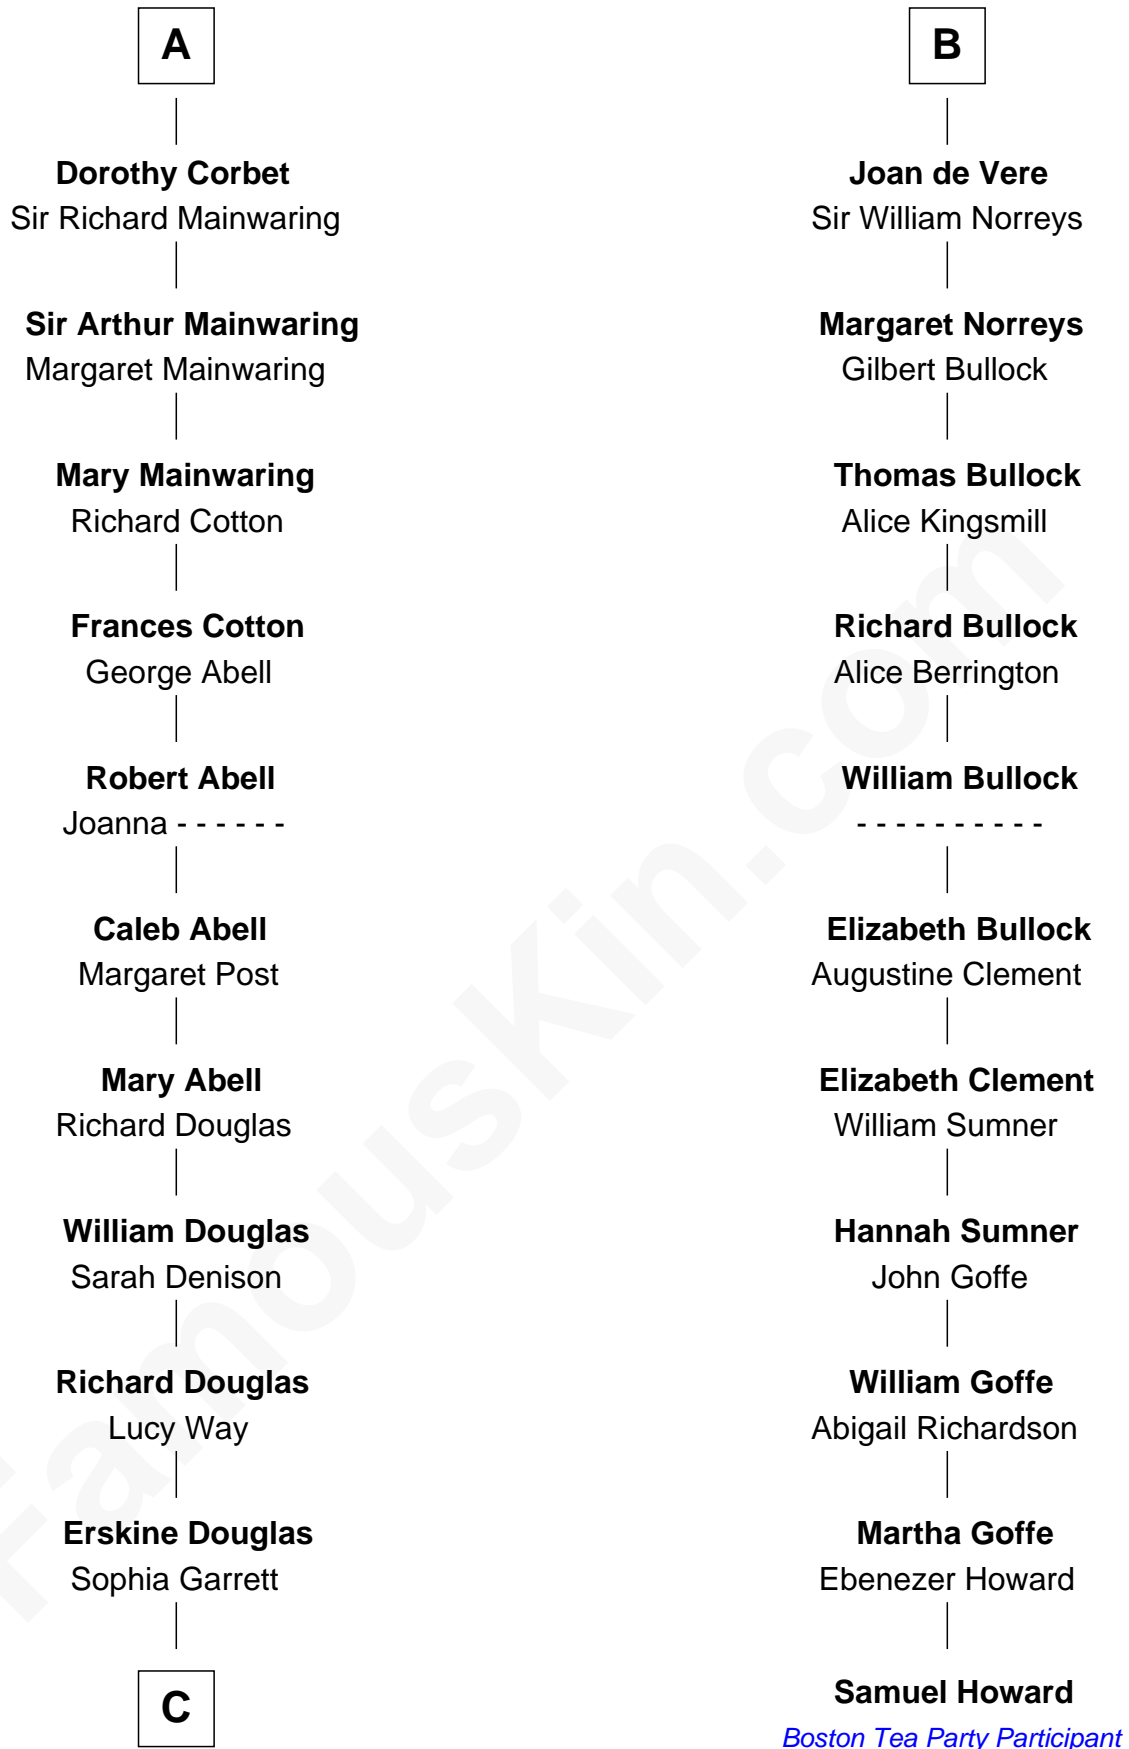

# FamousKin.com Relationship Chart of

**Melvyn Douglas**

*Movie Actor*

17th cousin 2 times removed of

**Samuel Howard**

*Boston Tea Party Participant*

**C**

—  
**Emma Jane Douglas**  
Col. George Taliaferro Shackelford

—  
**Lena Priscilla Shackelford**  
Edouard Gregory Hesselberg

—  
**Melvyn Douglas**  
*Movie Actor*

FamousKin.com