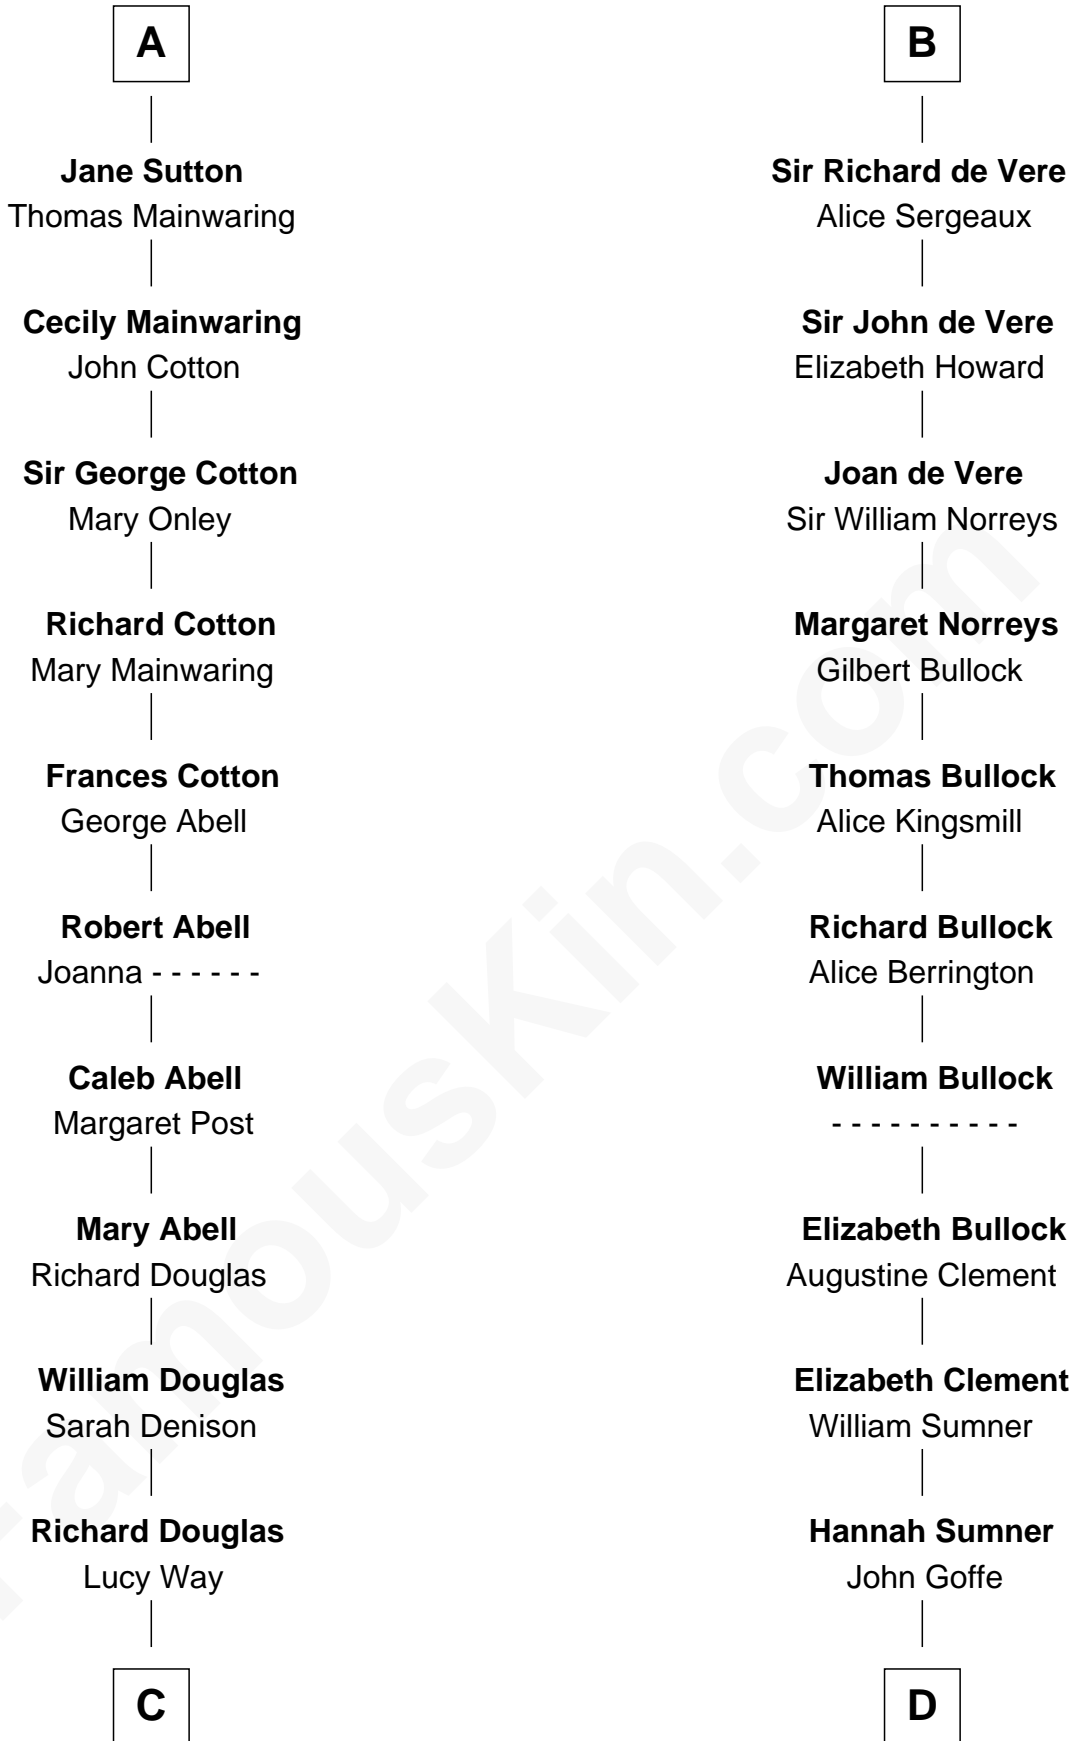

FamousKin.com

Relationship Chart of

Melvyn Douglas

Movie Actor

19th cousin 1 time removed of

Samuel Howard

Boston Tea Party Participant

Hugh de Kevelioc
Bertrade de Montfort

C

Erskine Douglas

Sophia Garrett

Emma Jane Douglas

Col. George Taliaferro Shackelford

Lena Priscilla Shackelford

Edouard Gregory Hesselberg

Melvyn Douglas