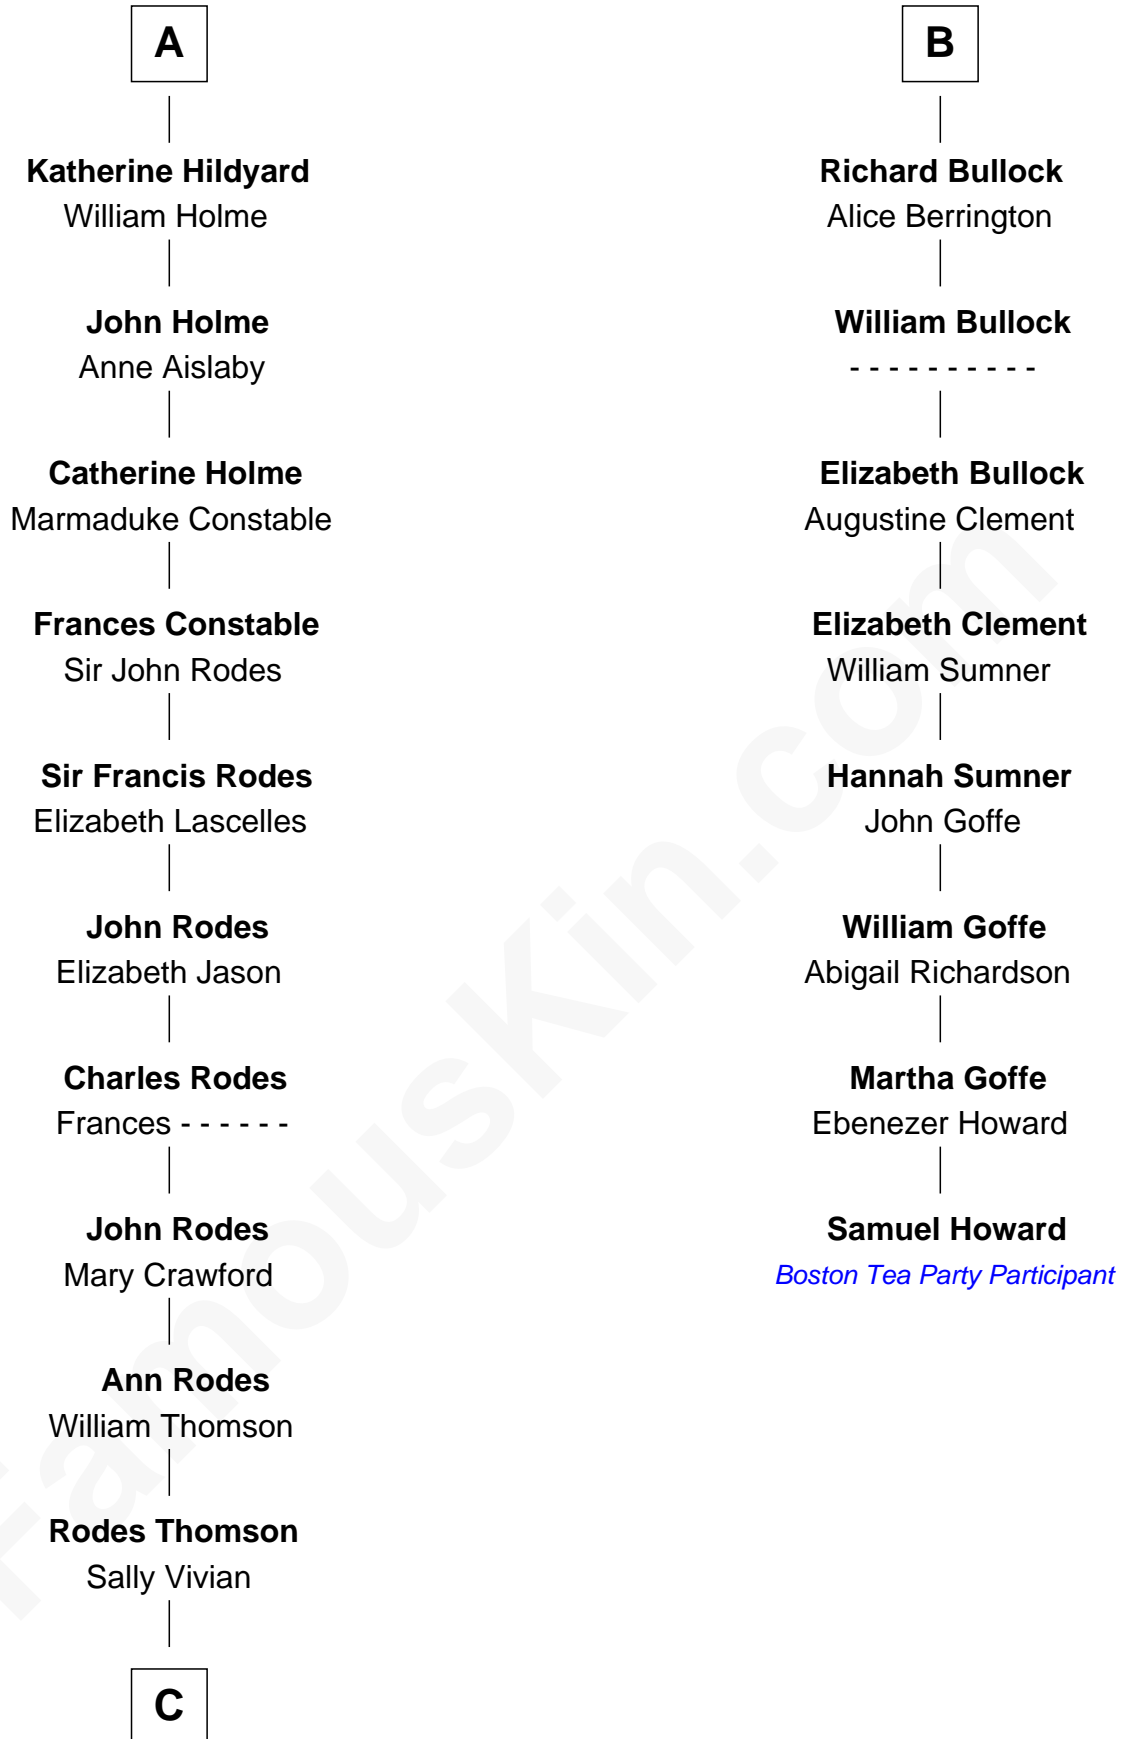

FamousKin.com Relationship Chart of

Melvyn Douglas

Movie Actor

14th cousin 7 times removed of

Samuel Howard

Boston Tea Party Participant

C

Nancy Thomson
Thomas Johnson Garrett

Sophia Garrett
Erskine Douglas

Emma Jane Douglas
Col. George Taliaferro Shackelford

Lena Priscilla Shackelford
Edouard Gregory Hesselberg

Melvyn Douglas
Movie Actor

FamousKin.com