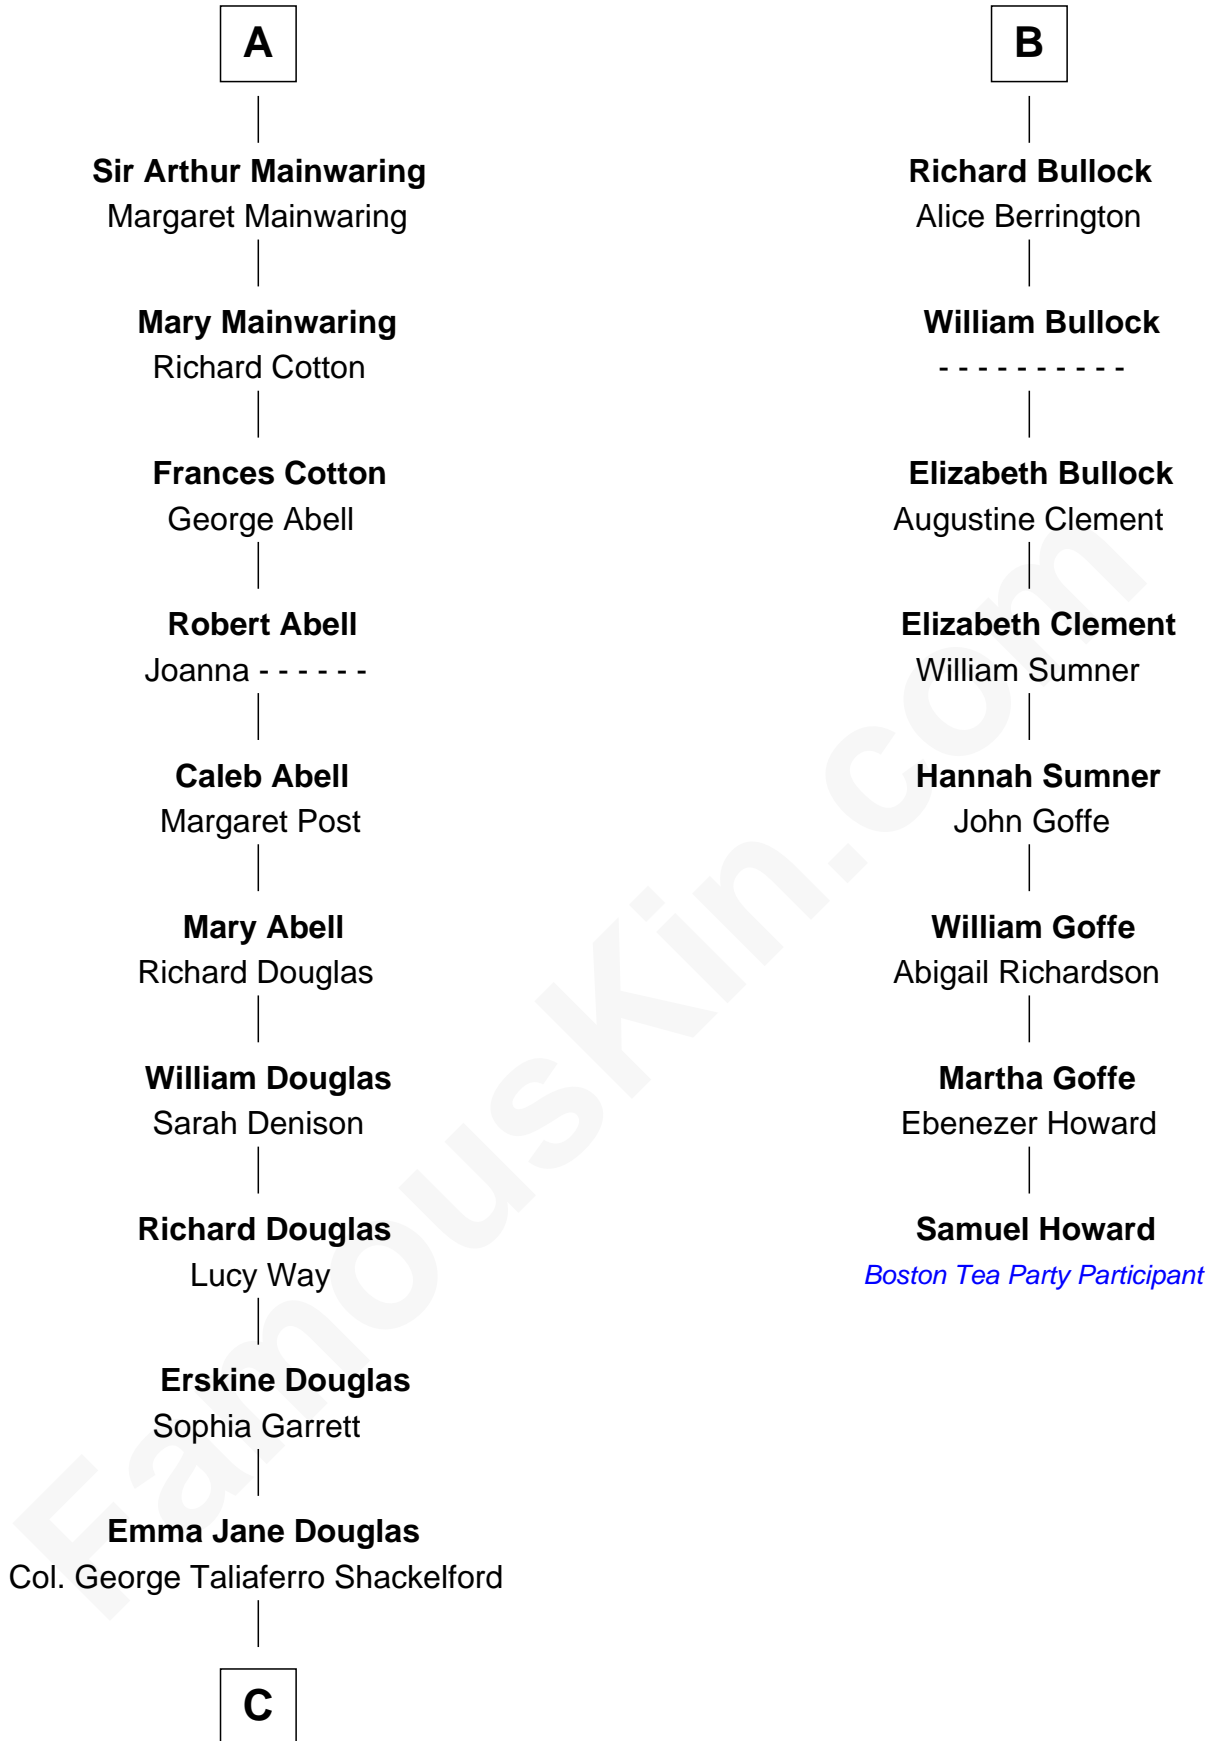

**FamousKin.com**  
**Relationship Chart of**  
**Melvyn Douglas**  
*Movie Actor*

14th cousin 4 times removed of

**Samuel Howard**  
*Boston Tea Party Participant*

**C**

—  
**Lena Priscilla Shackelford**  
Edouard Gregory Hesselberg

—  
**Melvyn Douglas**  
*Movie Actor*

FamousKin.com