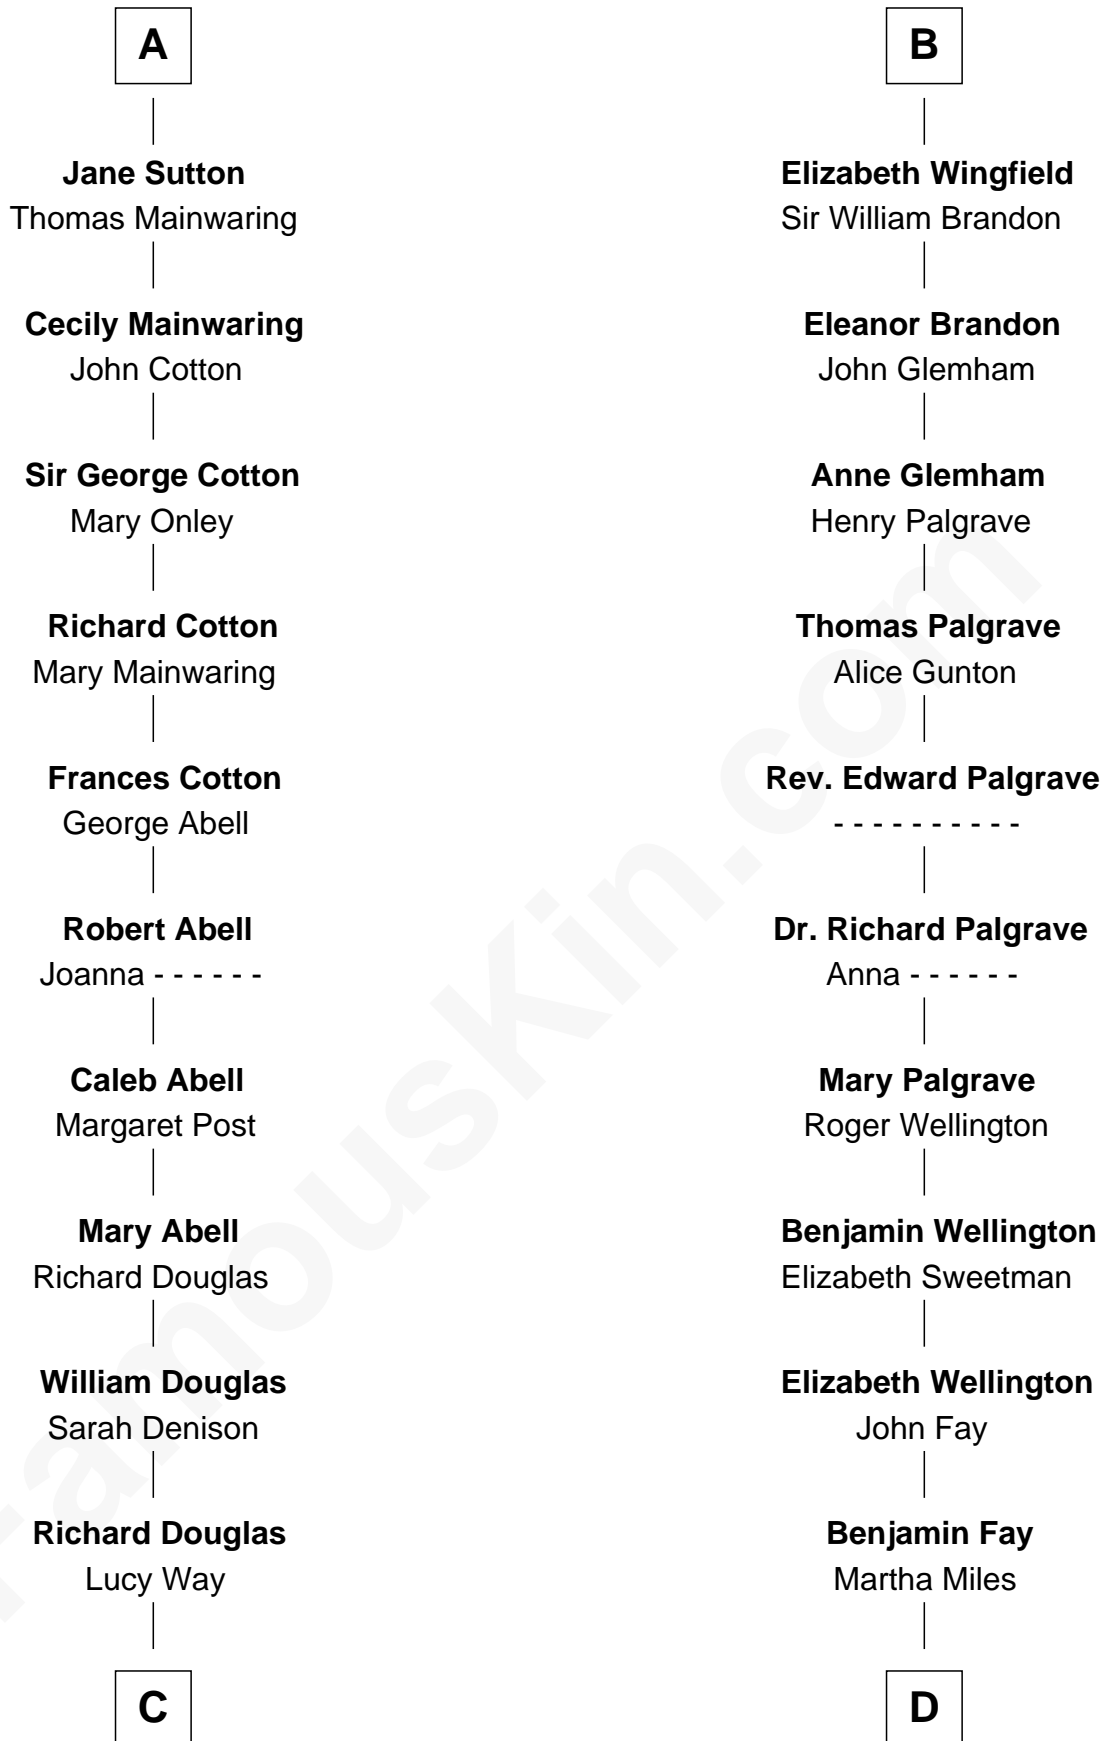

## Relationship Chart of

### Melvyn Douglas

Movie Actor

18th cousin 2 times removed of

### Eli Whitney

Inventor of the Cotton Gin

**C**

**Erskine Douglas**

Sophia Garrett

**Emma Jane Douglas**

Col. George Taliaferro Shackelford

**Lena Priscilla Shackelford**

Edouard Gregory Hesselberg

**Melvyn Douglas**

*Movie Actor*

**D**

**Elizabeth Fay**

Eli Whitney

**Eli Whitney**

*Inventor of the Cotton Gin*