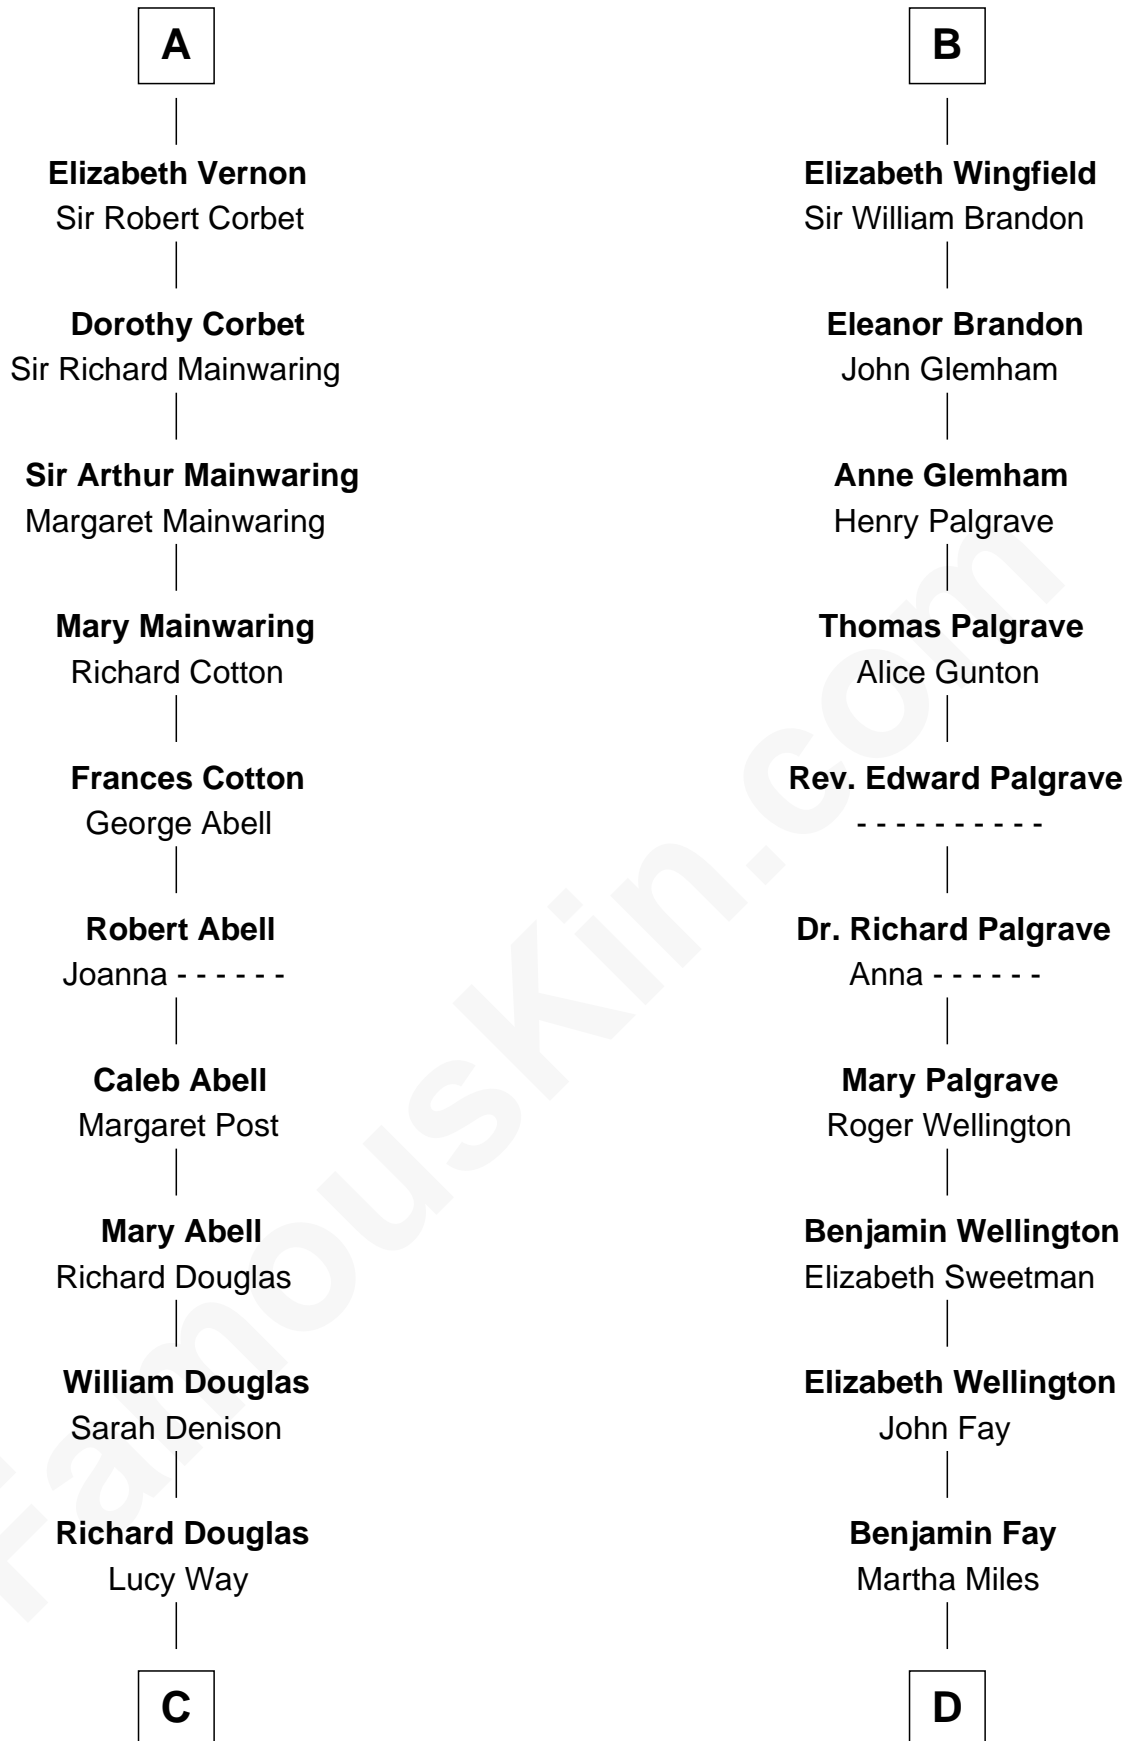

**FamousKin.com**  
**Relationship Chart of**  
**Melvyn Douglas**  
*Movie Actor*

**18th cousin 2 times removed of**  
**Eli Whitney**  
*Inventor of the Cotton Gin*

**C**

**Erskine Douglas**

Sophia Garrett

**Emma Jane Douglas**

Col. George Taliaferro Shackelford

**Lena Priscilla Shackelford**

Edouard Gregory Hesselberg

**Melvyn Douglas**

*Movie Actor*

**D**

**Elizabeth Fay**

Eli Whitney

**Eli Whitney**

*Inventor of the Cotton Gin*

FamousKin.com