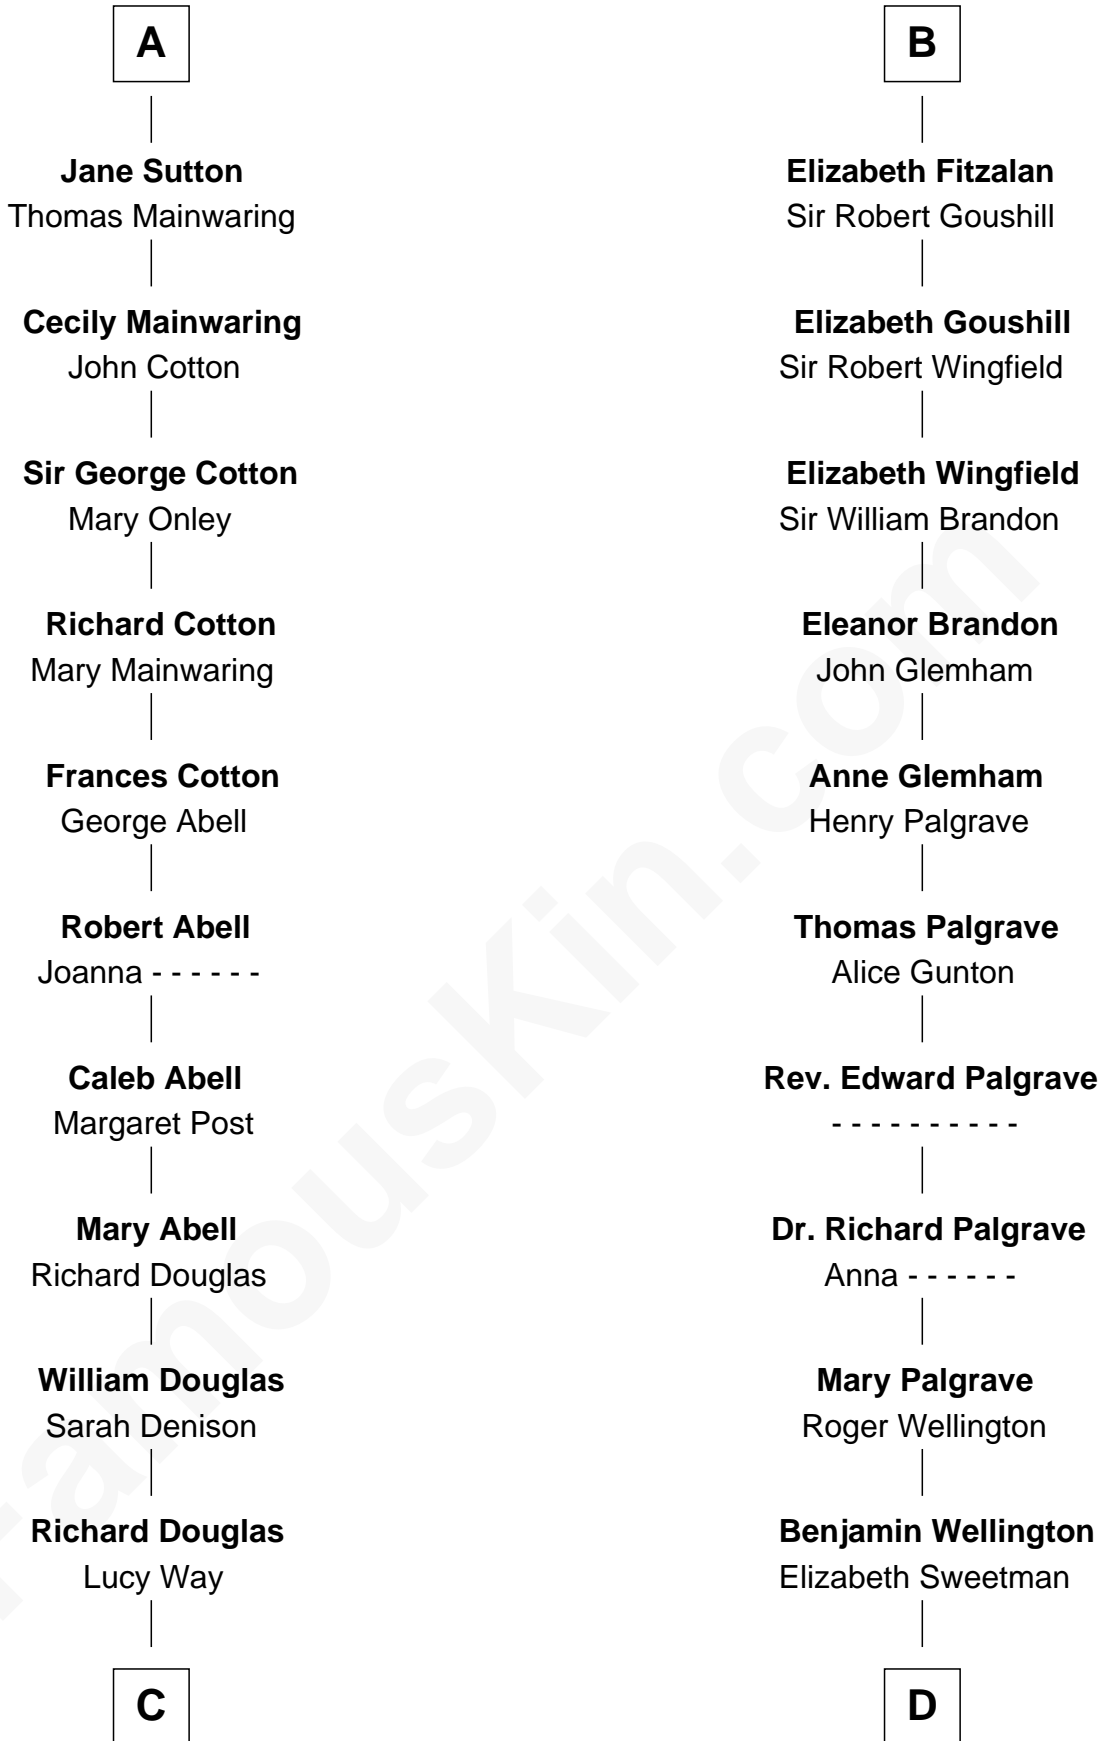

FamousKin.com Relationship Chart of

Melvyn Douglas

Movie Actor

20th cousin of

Eli Whitney

Inventor of the Cotton Gin

Hugh de Kevelioc
Bertrade de Montfort

C

Erskine Douglas

Sophia Garrett

Emma Jane Douglas

Col. George Taliaferro Shackelford

Lena Priscilla Shackelford

Edouard Gregory Hesselberg

Melvyn Douglas

Movie Actor

D

Elizabeth Wellington

John Fay

Benjamin Fay

Martha Miles

Elizabeth Fay

Eli Whitney

Eli Whitney