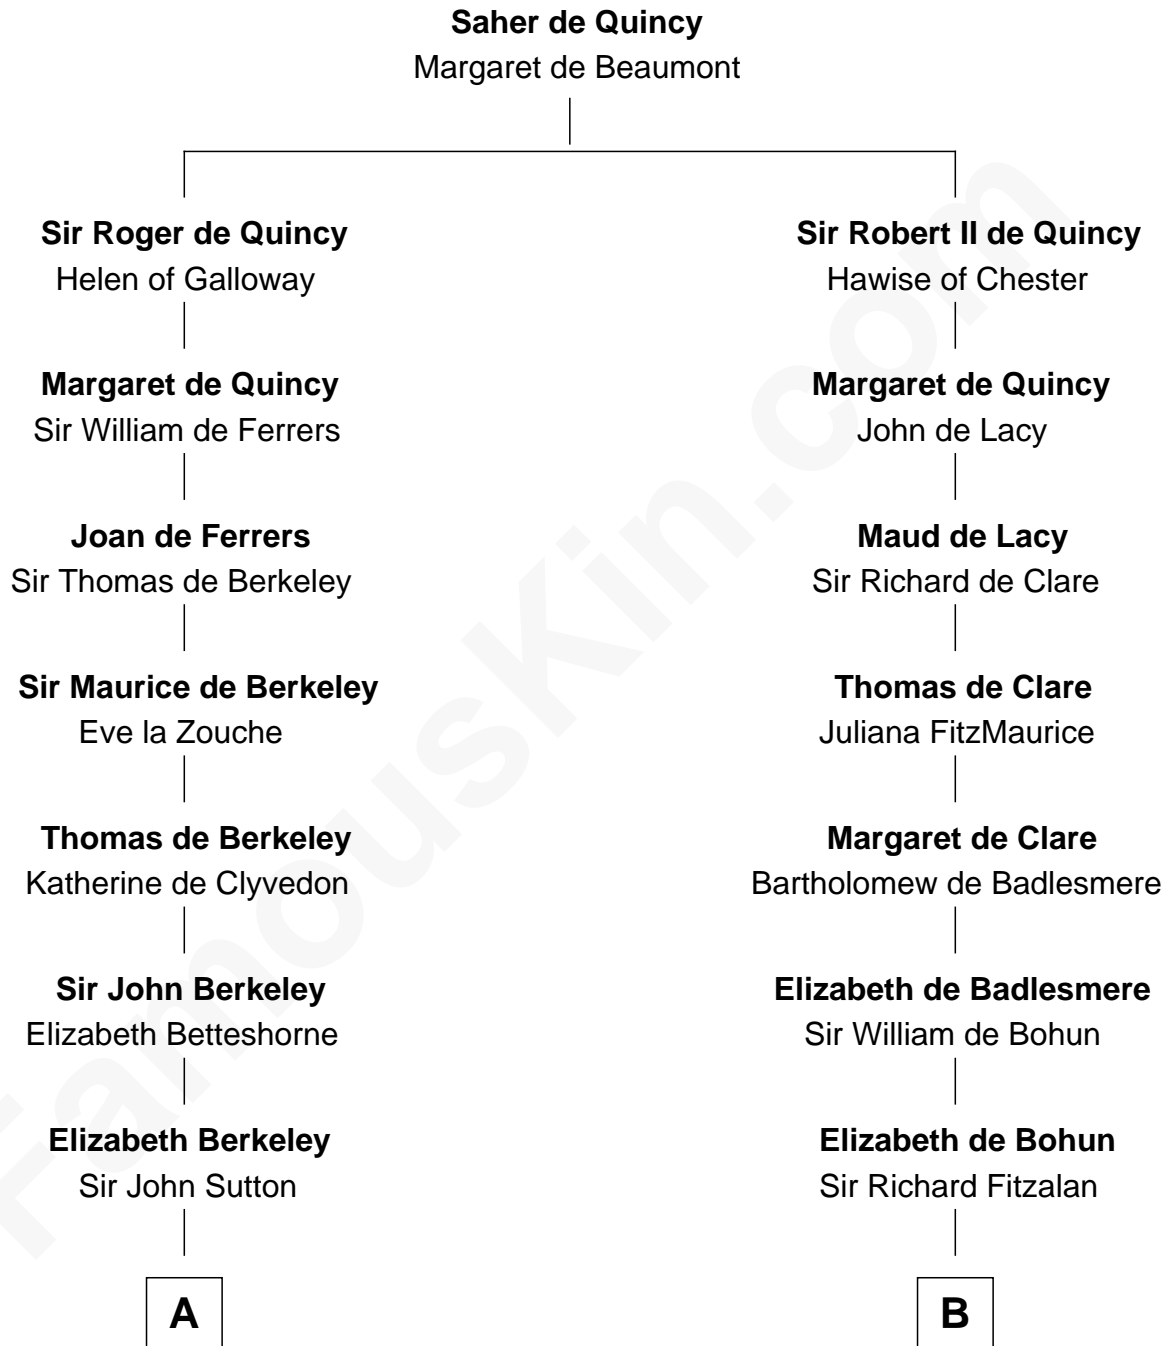

FamousKin.com Relationship Chart of

Melvyn Douglas

Movie Actor

20th cousin of

Eli Whitney

Inventor of the Cotton Gin

C

Erskine Douglas

Sophia Garrett

Emma Jane Douglas

Col. George Taliaferro Shackelford

Lena Priscilla Shackelford

Edouard Gregory Hesselberg

Melvyn Douglas

Movie Actor

D

Elizabeth Wellington

John Fay

Benjamin Fay

Martha Miles

Elizabeth Fay

Eli Whitney

Eli Whitney

Inventor of the Cotton Gin