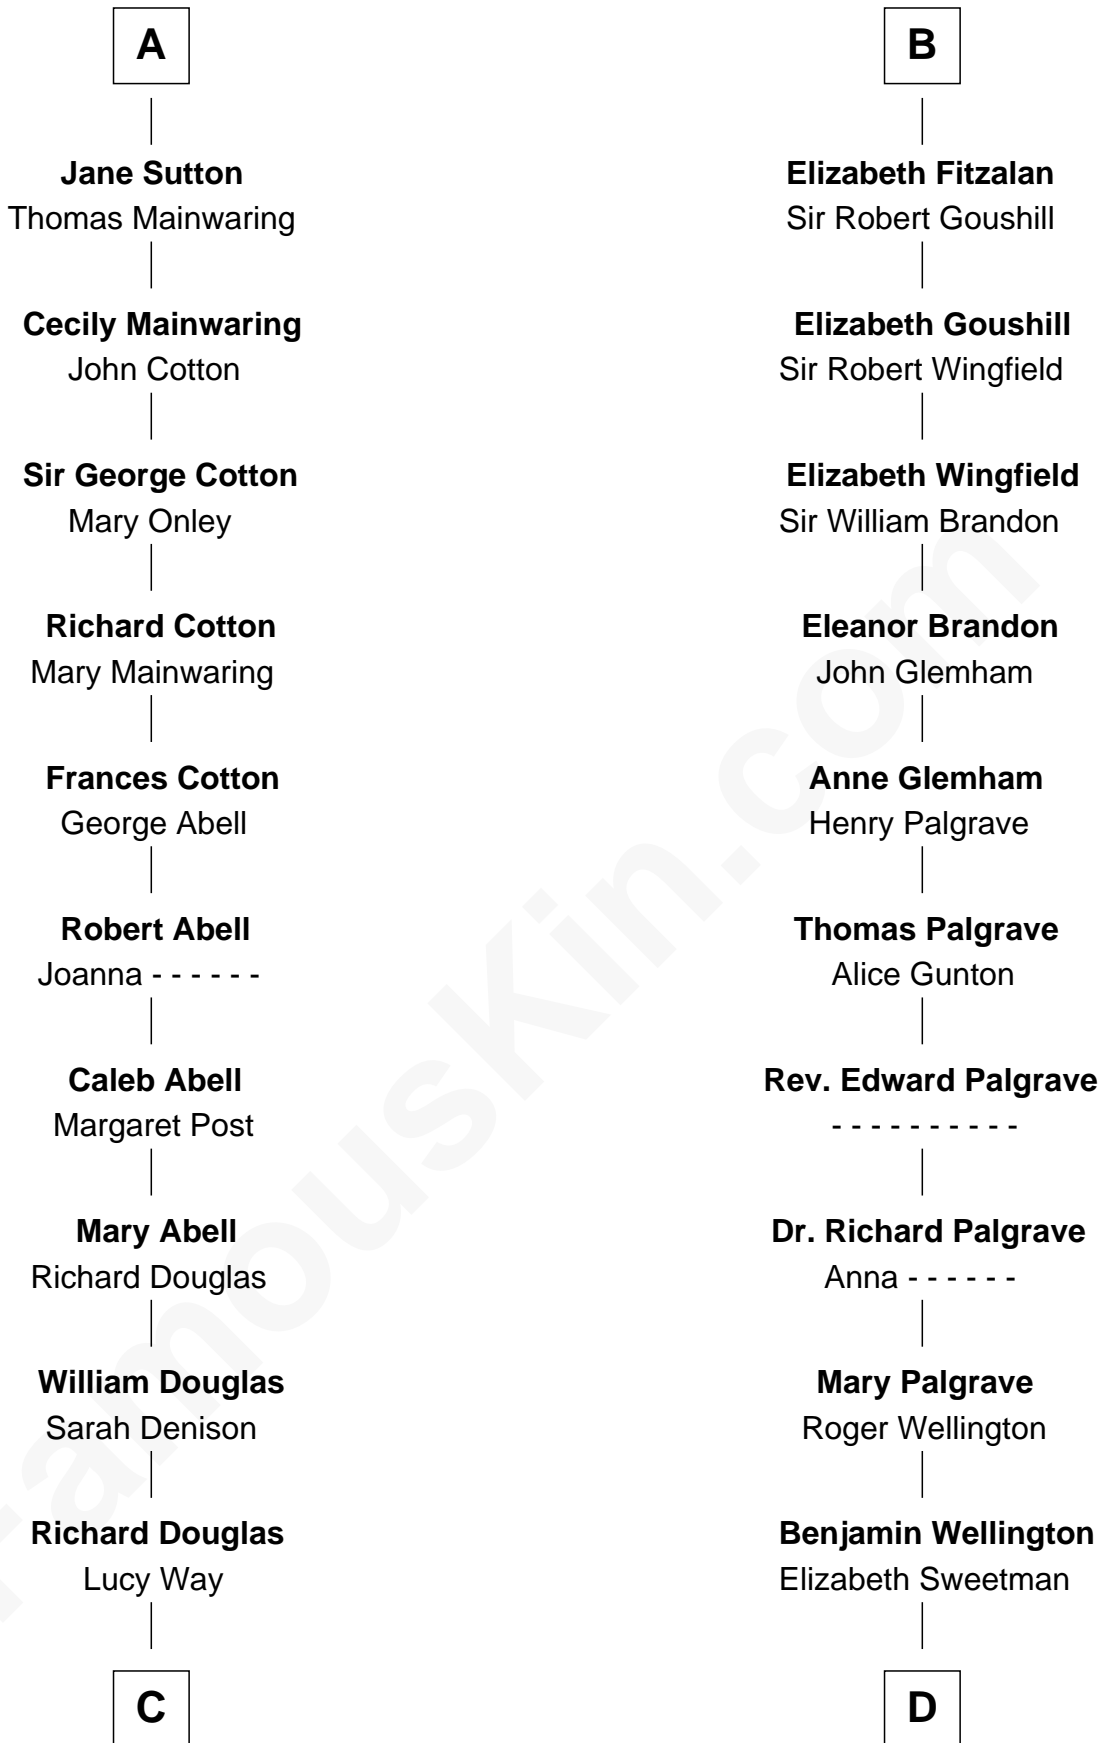

FamousKin.com Relationship Chart of

Melvyn Douglas

Movie Actor

20th cousin of

Eli Whitney

Inventor of the Cotton Gin

C

Erskine Douglas

Sophia Garrett

Emma Jane Douglas

Col. George Taliaferro Shackelford

Lena Priscilla Shackelford

Edouard Gregory Hesselberg

Melvyn Douglas

Movie Actor

D

Elizabeth Wellington

John Fay

Benjamin Fay

Martha Miles

Elizabeth Fay

Eli Whitney

Eli Whitney

Inventor of the Cotton Gin