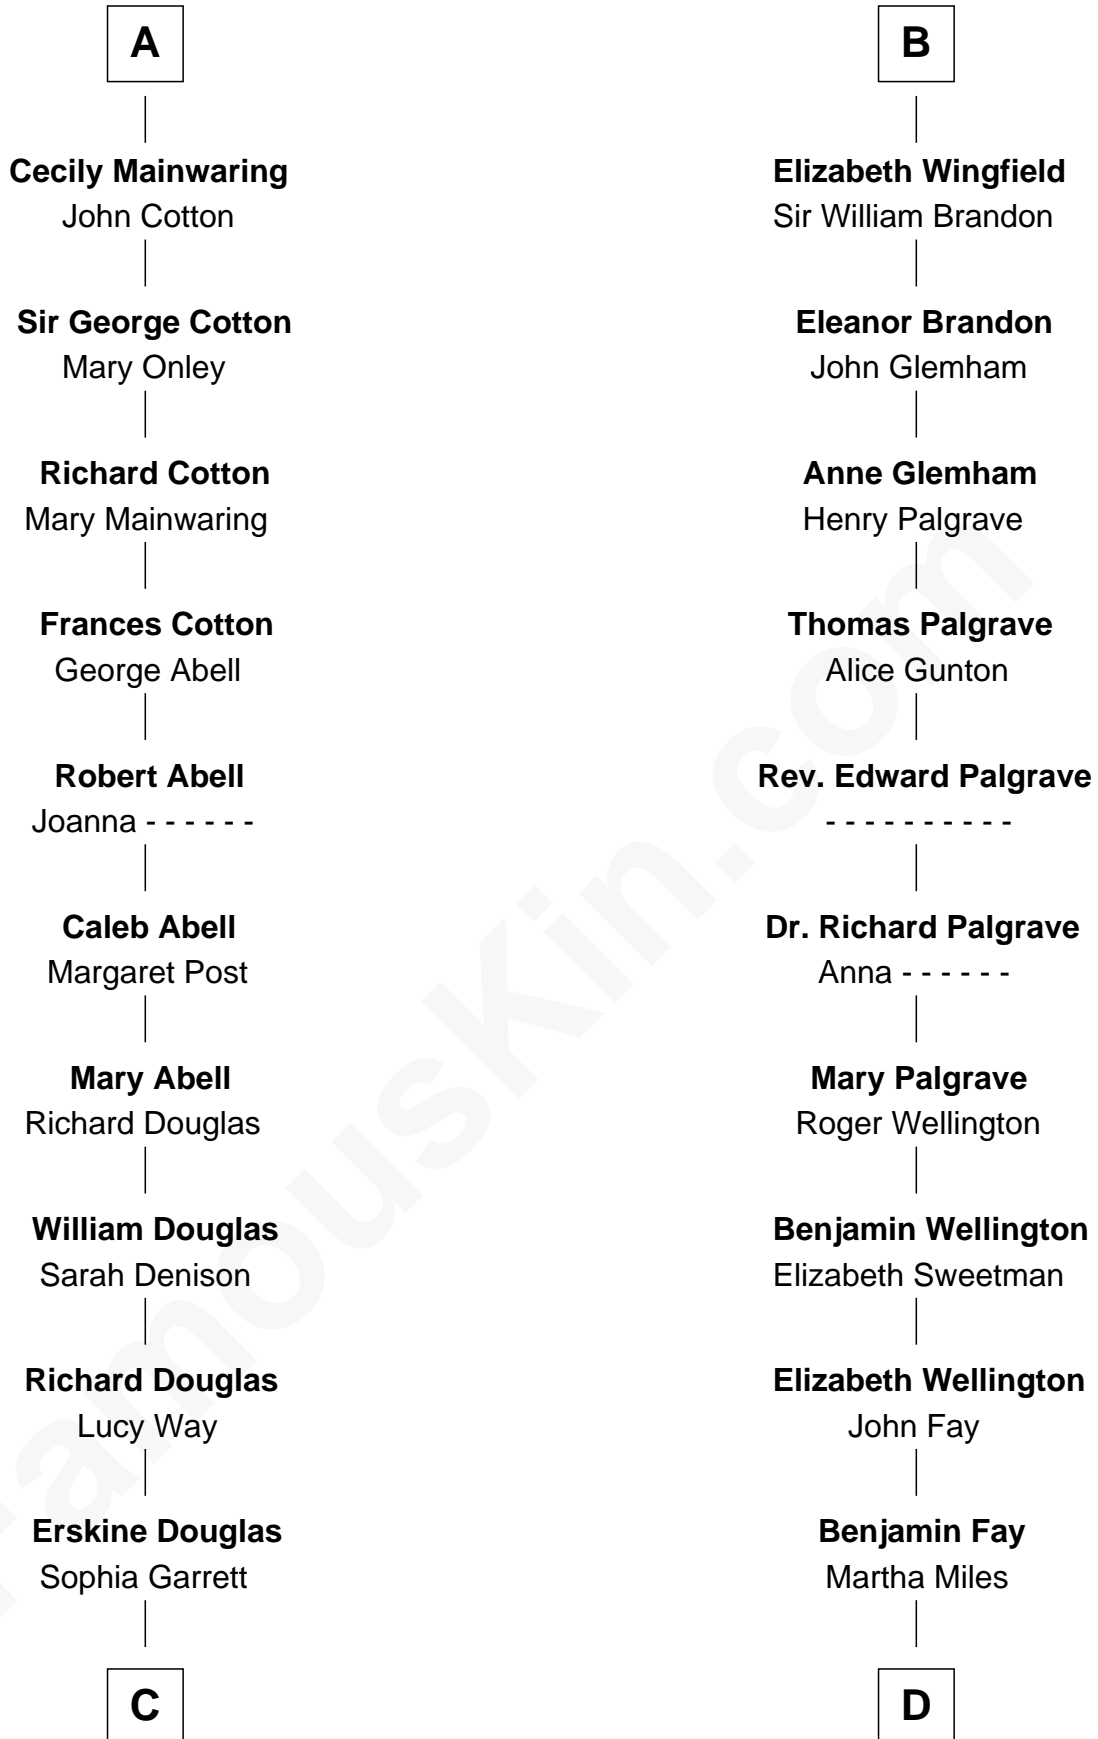

FamousKin.com Relationship Chart of

Melvyn Douglas

Movie Actor

18th cousin 1 time removed of

Eli Whitney

Inventor of the Cotton Gin

William de Braiose

Eva Marshal

Eve de Braiose
Sir William de Cantilupe

Milicent de Cantilupe
Eudo la Zouche

Eve la Zouche
Sir Maurice de Berkeley

Thomas de Berkeley
Katherine de Clyvedon

Sir John Berkeley
Elizabeth Betteshorne

Elizabeth Berkeley
Sir John Sutton

Jane Sutton
Thomas Mainwaring

A

Eleanor de Braiose
Sir Humphrey de Bohun

Humphrey de Bohun
Maud de Fiennes

Humphrey de Bohun
Elizabeth Plantagenet

Sir William de Bohun
Elizabeth de Badlesmere

Elizabeth de Bohun
Sir Richard Fitzalan

Elizabeth Fitzalan
Sir Robert Goushill

Elizabeth Goushill
Sir Robert Wingfield

B

C

Emma Jane Douglas
Col. George Taliaferro Shackelford

Lena Priscilla Shackelford
Edouard Gregory Hesselberg

Melvyn Douglas
Movie Actor